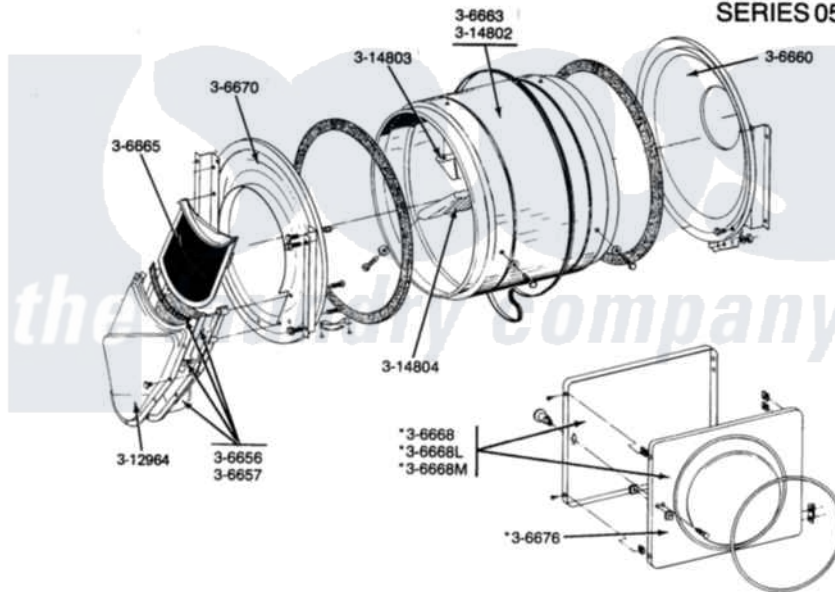

DE-DG22CA-CS-CT

**DOOR, TUMBLER, TUMBLER FRONT & BACK
SERIES 05**

*DOOR ASSY. PARTS FOR DE-DG22CA ONLY

- 3-6656 Outlet duct and grid assembly - Beige
- 3-6657 Outlet duct and grid assembly - Beige - includes the 3-12964 outlet duct - outer half
- 3-6660 Tumbler back with felt seal - Ivory
- 3-6663 Tumbler with baffles - Ivory
- 3-6665 Lint screen - Beige
- *3-6668 Door complete with Beige inner door - less knob - White
- *3-6668L Door complete with Beige inner door - less knob - Almond
- *3-6668M Door complete with Beige inner door - less knob - Harvest Wheat
- 3-6670 Tumbler front assembly - Ivory
- *3-6676 Inner door with knob and screw - Beige
- 3-14802 Tumbler less baffles - Ivory
- 3-14803 Baffle - short - Beige
- 3-14804 Baffle - tall - Beige

*The door assembly parts are for the DE-DG22CA only.

Maytag [Commercial Maytag DE22CT Dryer Parts](#) Parts Diagram 09 - DOOR, TUMBLER, TUMBLER FRONT & BACK
Click on the part number to view part

Item	Original Part Number	Replaced By	Status	Part Description
001	306656		Not Available	OUTLET DUCT & GRID ASSEMBLY
002	306657		Not Available	OUTLET DUCT & GRID
003	Y306660	33001106		Back, Tumbler
004	306663		Not Available	TUMBLER W/BAFFLES
005	Y306665	33001003		Screen, Lint
006	Y306668			DOOR (WHT)
007	NLA		Not Available	TUMBLER FRONT----NA
008	NLA		Not Available	INNER DOOR WITH KNOB
009	314802		Not Available	TUMBLER W/OUT BAFFLES
010	314803	33001012		Baffle
011	314804	33001004		Baffle, Tall