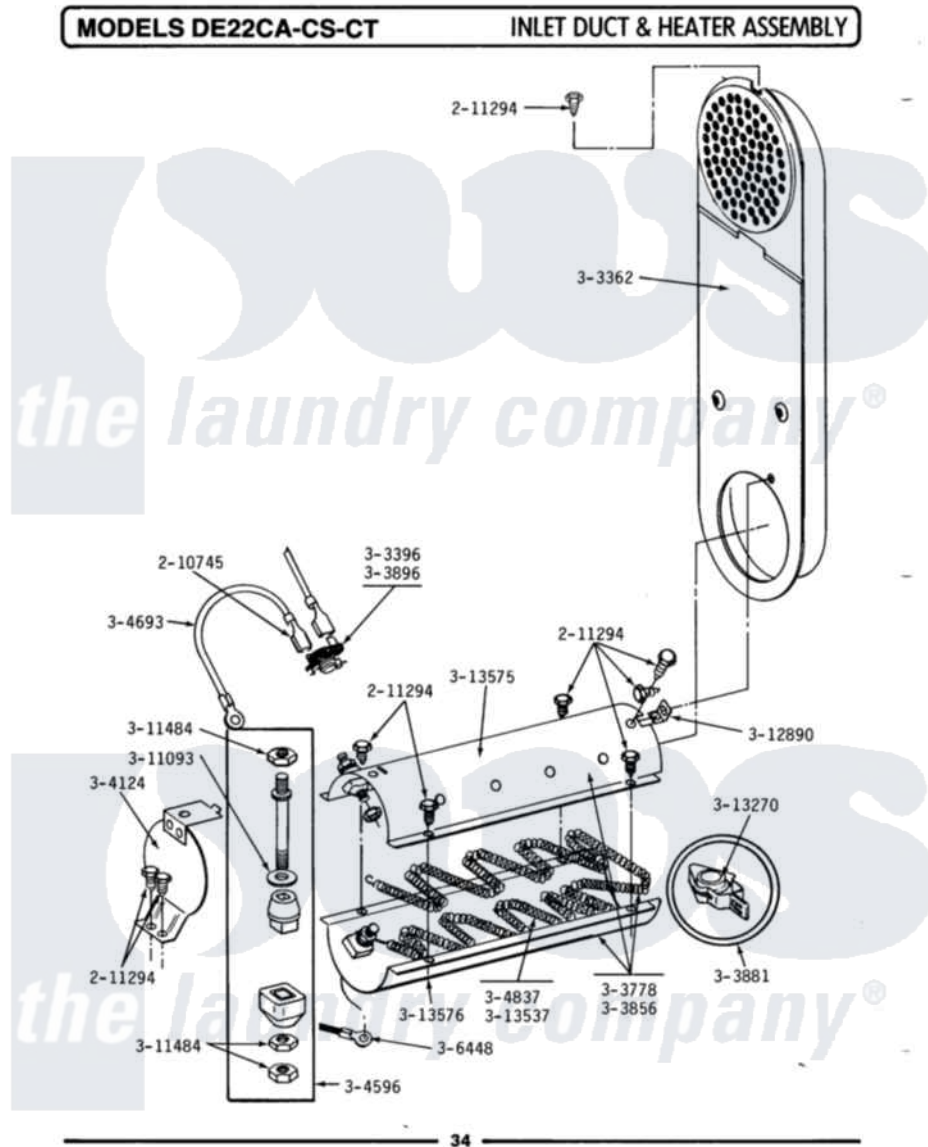

Maytag DE22CT 10 - INLET DUCT & HEATER ASSEMBLY

Maytag [Commercial Maytag DE22CT Dryer Parts](#) Parts Diagram 10 - INLET DUCT & HEATER ASSEMBLY
 Click on the part number to view part

Item	Original Part Number	Replaced By	Status	Part Description
001	210745			Wire Terminal
002	211294	90767		Screw, 8A X 3/8 HeX Washer Head Tapping
003	Y303362			Inlet Duct Assembly - DE
004	303396			Thermostat, Hi-Limit
005	Y303778			Heater Assembly Complete
006	Y303856		Not Available	HEATER ASSY. COMPLETE (208V)
007	Y303881			Clip And Insulator Assembly
008	303896			Hi-Limit Thermostat-Canada
009	304124		Not Available	HEATER SHIELD
010	Y304596			Terminal Insulator Assembly
011	Y304693			Jumper Wire
012	Y304837	W10116793		Element
013	NLA		Not Available	WIRE
014	311093			Washer, Terminal Connection
015	311484	112432		Nut

016	Y312890		Retainer, Heater Chamber
017	Y313270		Insulator For Heater Elemen
018	Y313537		Heater Element 240 Volt
019	Y313575	Not Available	HEATER CHAMBER, TOP
020	Y313576		Heater Chamber, Bottom