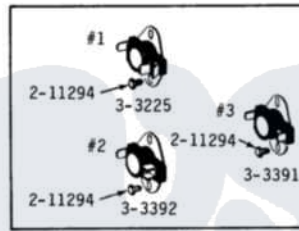

Maytag DE22CT 11 - MOTOR, BLOWER, BASE FRAME & THERMOSTATS

MODELS DE-DG22CA-CS-CT

MOTOR, BLOWER, BASE FRAME & THERMOSTATS

DE-DG22CA
THERMOSTATS & THERMOSTAT COVERS

DE-DG22CS
THERMOSTATS & THERMOSTAT COVERS

40

Maytag [Commercial Maytag DE22CT Dryer Parts](#) Parts Diagram 11 - MOTOR, BLOWER, BASE FRAME & THERMOSTATS

[Click on the part number to view part](#)

Item	Original Part Number	Replaced By	Status	Part Description
001	Y014874			Screw, Idler Arm And Sleeve
002	Y015825			Clip, Motor To Motor Support
003	Y052740	62739		Nut, Lock
004	Y053241			Set Screw, Motor Pulley
005	210684			Foot, Adjustable Leg
006	211294	90767		Screw, 8A X 3/8 Hex Washer Head Tapping
007	Y303358	W10410999		Motor-Drive
008	Y303361		Not Available	BASE ASSY. (UPPER & LOWER)
009	Y303363	6-3033630		Idler Arm
010	Y303391	33303391		Thermostat, Cycling
011	303392			Thermostat, Cycling
012	Y303442			EXHAUST DUCT ASSEMBLY
013	Y303705	6-3037050		Pulley- ID
014	Y303836			Blower Wheel Assembly And Clamp