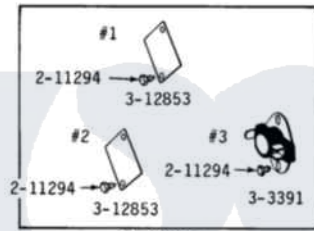

Maytag DE22CT 11 - MOTOR, BLOWER, BASE FRAME & THERMOSTATS

MODELS DE-DG22CA-CS-CT

MOTOR, BLOWER, BASE FRAME & THERMOSTATS

DE-DG22CA
THERMOSTATS & THERMOSTAT COVERS

DE-DG22CS
THERMOSTATS & THERMOSTAT COVERS

40

Maytag [Commercial Maytag DE22CT Dryer Parts](#) Parts Diagram 11 - MOTOR, BLOWER, BASE FRAME & THERMOSTATS

[Click on the part number to view part](#)

Item	Original Part Number	Replaced By	Status	Part Description
001	Y014874			Screw, Idler Arm And Sleeve
002	Y015825			Clip, Motor To Motor Support
003	Y052740	62739		Nut, Lock
004	Y053241			Set Screw, Motor Pulley
005	210684			Foot, Adjustable Leg
006	211294	90767		Screw, 8A X 3/8 Hex Washer Head Tapping
007	Y303358	W10410999		Motor-Drive
008	Y303361		Not Available	BASE ASSY. (UPPER & LOWER)
009	Y303363	6-3033630		Idler Arm
010	Y303391	33303391		Thermostat, Cycling
011	303392			Thermostat, Cycling
012	Y303442			EXHAUST DUCT ASSEMBLY
013	Y303705	6-3037050		Pulley- ID
014	Y303836			Blower Wheel Assembly And Clamp