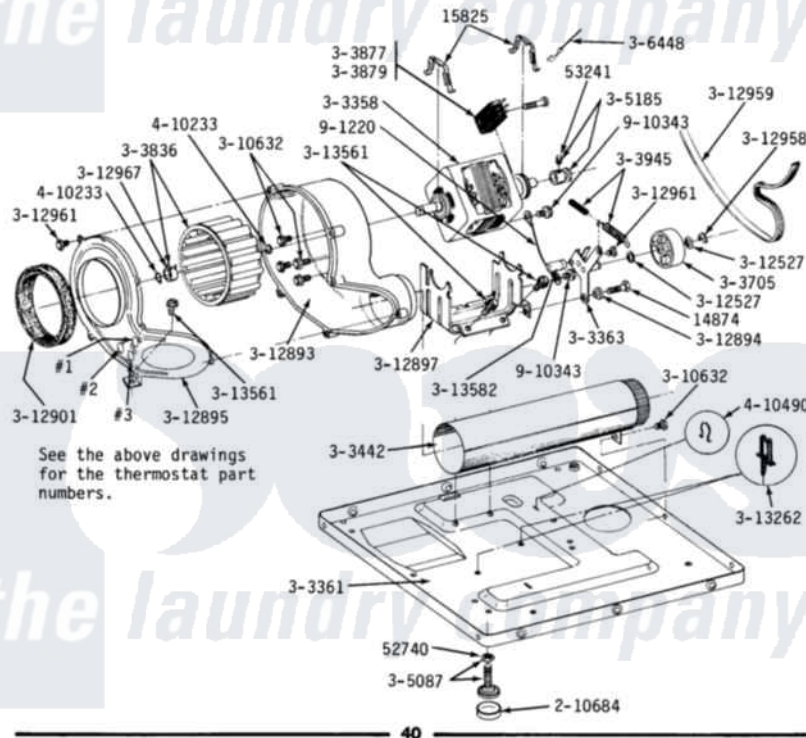

Maytag DE22CT 11 - MOTOR, BLOWER, BASE FRAME & THERMOSTATS

MODELS DE-DG22CA-CS-CT

MOTOR, BLOWER, BASE FRAME & THERMOSTATS

DE-DG22CA
THERMOSTATS & THERMOSTAT COVERS

DE-DG22CS
THERMOSTATS & THERMOSTAT COVERS

40

Maytag [Commercial Maytag DE22CT Dryer Parts](#) Parts Diagram 11 - MOTOR, BLOWER, BASE FRAME & THERMOSTATS

[Click on the part number to view part](#)

Item	Original Part Number	Replaced By	Status	Part Description
001	Y014874			Screw, Idler Arm And Sleeve
002	Y015825			Clip, Motor To Motor Support
003	Y052740	62739		Nut, Lock
004	Y053241			Set Screw, Motor Pulley
005	210684			Foot, Adjustable Leg
006	211294	90767		Screw, 8A X 3/8 Hex Washer Head Tapping
007	Y303358	W10410999		Motor-Drive
008	Y303361		Not Available	BASE ASSY. (UPPER & LOWER)
009	Y303363	6-3033630		Idler Arm
010	Y303391	33303391		Thermostat, Cycling
011	303392			Thermostat, Cycling
012	Y303442			EXHAUST DUCT ASSEMBLY
013	Y303705	6-3037050		Pulley- ID
014	Y303836			Blower Wheel Assembly And Clamp