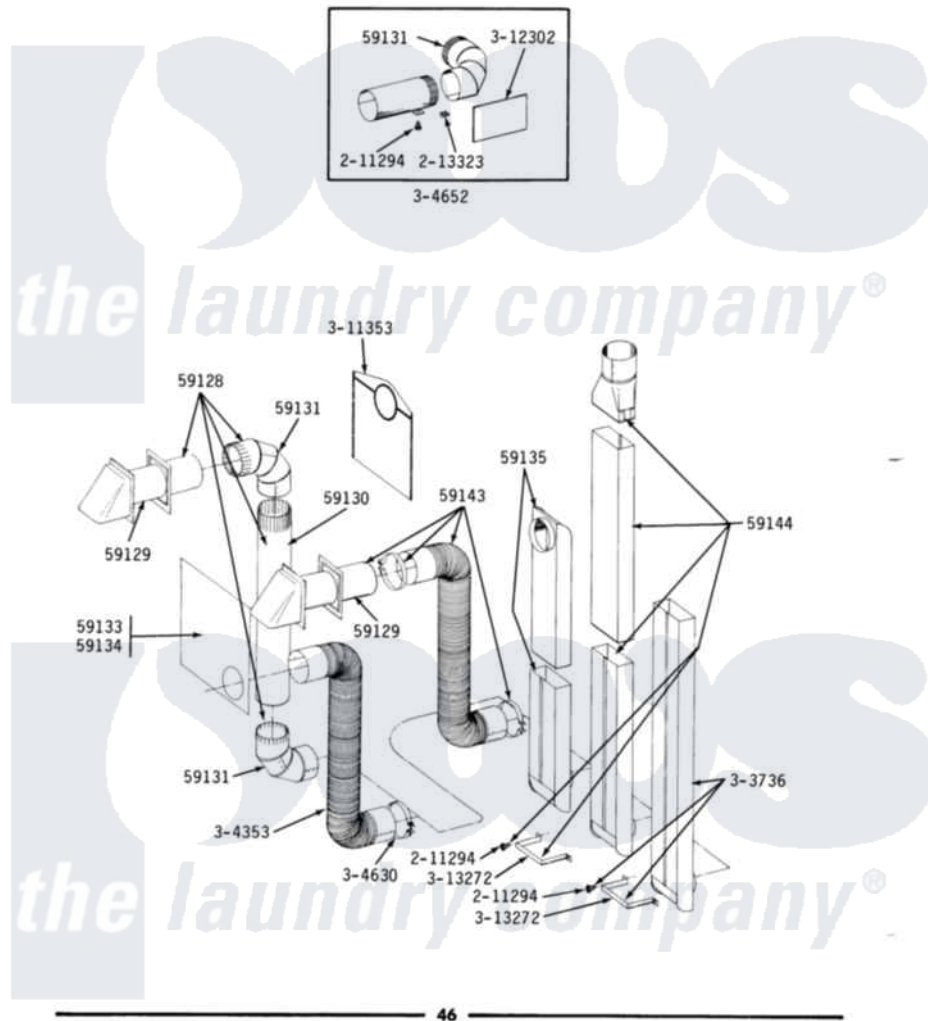

# Maytag DE22CT 12 - INSTALLATION ACCESSORIES

ALL MODELS

INSTALLATION ACCESSORIES

46

Maytag Commercial Maytag DE22CT Dryer Parts Parts Diagram 12 - INSTALLATION ACCESSORIES

[Click on the part number to view part](#)

Item	Original Part Number	Replaced By	Status	Part Description
001	NLA		Not Available	BLADE, SAW
002	NLA		Not Available	REPLACEMENT DRILL
003	NLA		Not Available	HOLE SAW W/DRILL BIT
004	NLA		Not Available	EXTENSION CHUCK, DRILL
005	<a href="#">Y059128</a>			Standard 4" Vent Kit
006	Y059129	<a href="#">4396007RW</a>		Vent Hood
007	<a href="#">Y059130</a>			Pipe, Venting
008	<a href="#">Y059131</a>			Elbow, Venting
009	NLA		Not Available	ALUMINUM WINDOW 4X12X18
010	<a href="#">Y059134</a>			PLATE, ALUM. WINDOW (15"X20")
011	<a href="#">Y059135</a>			Vent Duct Assembly
012	<a href="#">Y059143</a>			Flexible Vent Kit
013	NLA		Not Available	RECTANGULAR VENT KIT
014	<a href="#">211294</a>	<a href="#">90767</a>		Screw, 8A X 3/8 Hex Washer Head Tapping