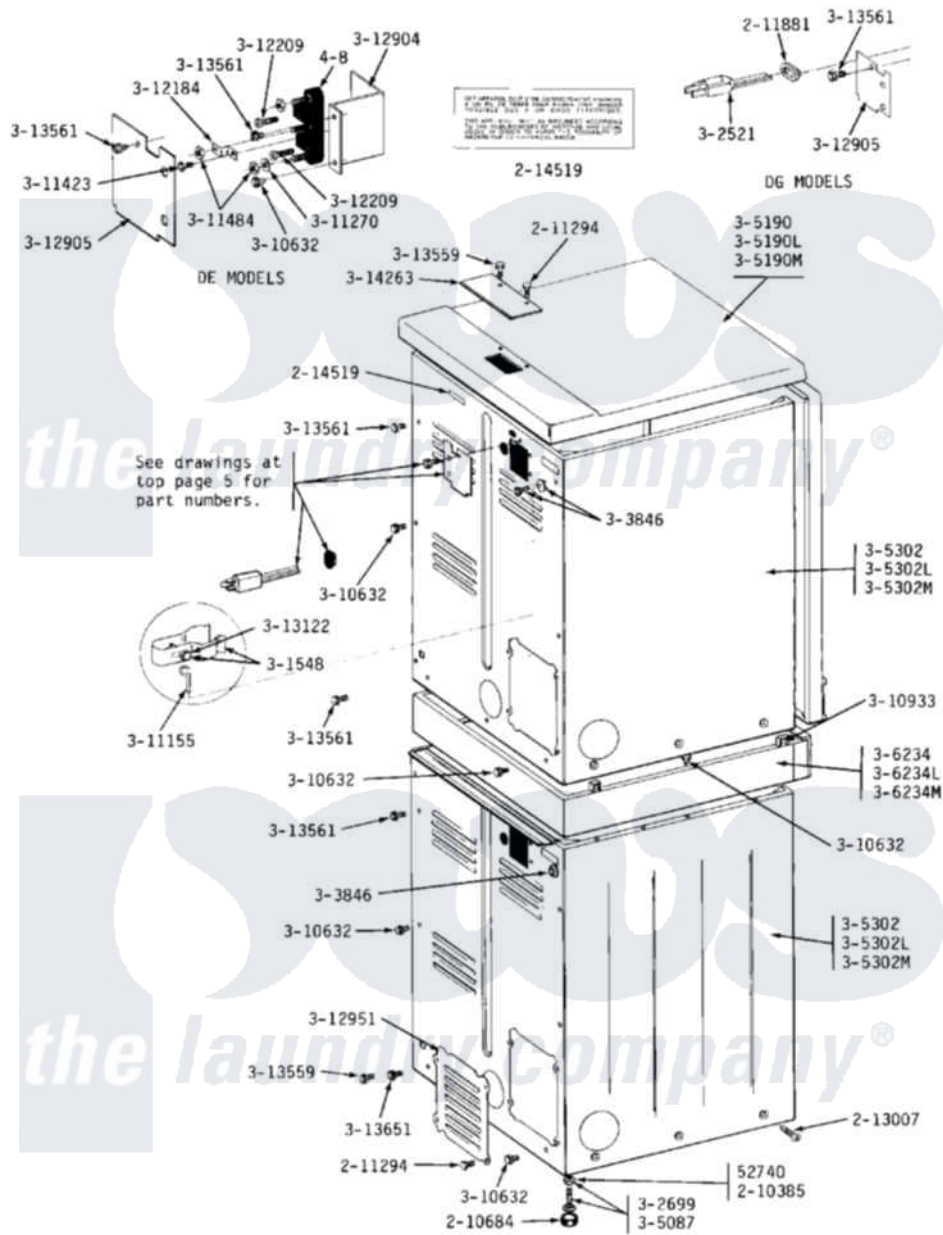

Maytag DE23CD 02 - REAR VIEW

Maytag Commercial Maytag DE23CD Dryer Parts Parts Diagram 02 - REAR VIEW

Click on the part number to view part

Item	Original Part Number	Replaced By	Status	Part Description
001	Y052740	62739		Nut, Lock
002	210385			Lock Nut For Adjustable Leg
003	210684			Foot, Adjustable Leg
004	211294	90767		Screw, 8A X 3/8 HeX Washer Head Tapping
005	213007			Xfor Cabinet See Cabinet, Back
006	214519			LABEL, ELECTRICAL INSTR. PART NOT USED-GAS MODELS ONLY
007	301548			Clamp, Ground Wire
008	Y302699	22003428		Leg, Adjustable
009	NLA		Not Available	SCREW & WASHER ASSY.
010	Y305087	22003544		Adjustable Leg W/Foot And Nut
011	Y305190	307104		Top Cover Assembly
012	NLA		Not Available	(ALM)
013	NLA		Not Available	(H. WHEAT)

014	NLA		Not Available	CABINET (WHT)
015	NLA		Not Available	(ALM)
016	NLA		Not Available	(H. WHEAT)
017	NLA		Not Available	COUPLING COLLAR (WHT)
018	NLA		Not Available	(ALM)
019	NLA		Not Available	(H. WHEAT)
020	Y310632	1163839		Screw
021	310933	33002194		Nut, Speed
022	311155			Ground Wire And Clamp
023	Y311423	489483		Screw 10-32 X 1/2
024	311484	112432		Nut
025	Y312184			Strap, Grounding
026	Y312209	W10001200		Screw
027	Y312904			Bracket, Terminal Block
028	Y312905		Not Available	COVER, TERMINAL
029	Y312951		Not Available	ACCESS COVER, BACK
030	313122			Screw - Baffle To Tumbler
031	Y313559			Screw
032	Y313561			Screw---NA
033	NLA		Not Available	TOP COVER PLATE
034	314663	214354		Screw, Top Cover To Cabnt.
035	400008			Block, Terminal