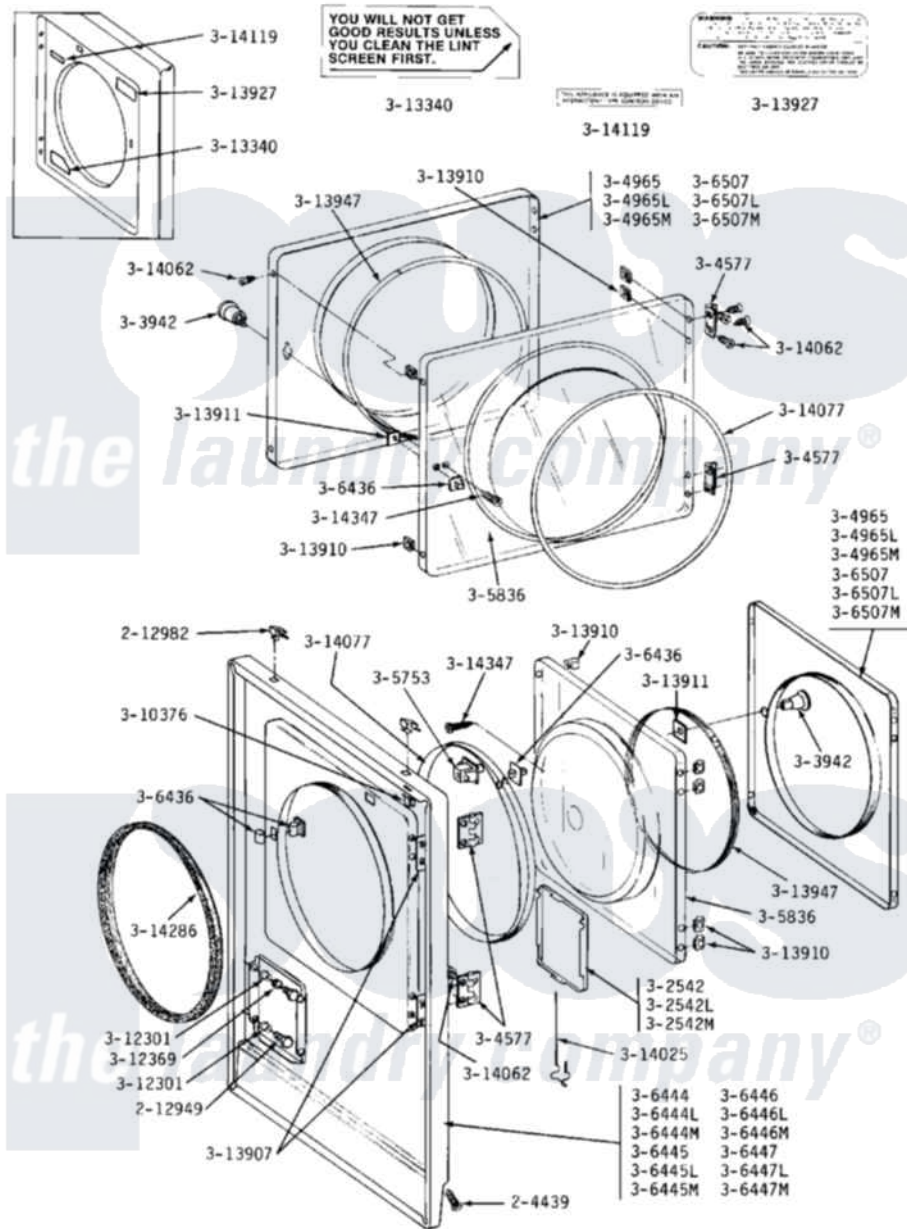

Maytag DE23CD 04 - FRONT PANEL & DOOR ASSEMBLY

Maytag [Commercial Maytag DE23CD Dryer Parts](#) Parts Diagram 04 - FRONT PANEL & DOOR ASSEMBLY
 Click on the part number to view part

Item	Original Part Number	Replaced By	Status	Part Description
001	204439			Screw And Fstner Assembly
003	212982	22001650		Fastener, Spring
007	NLA		Not Available	KNOB & SCREW
008	Y304577	33001230		Hinge, Door
009	304965			Door Complete-White
010	NLA		Not Available	(ALM)
011	NLA		Not Available	(H. WHEAT)
012	Y305753	W10169313		Switch-Dor
013	NLA		Not Available	INNER DOOR W/KNOB & SCREW
014	306436			Door Latch Kit-W
015	NLA		Not Available	FRONT PANEL (WHT)
016	NLA		Not Available	(ALM)
017	NLA		Not Available	(H. WHEAT)
021	NLA		Not Available	FRONT PANEL (WHT)
022	NLA		Not Available	(ALM)
023	NLA		Not Available	(H. WHEAT)

027	NLA	Not Available	DOOR PANEL (WHT)
028	NLA	Not Available	(ALM)
029	NLA	Not Available	(H. WHEAT)
030	Y310376		Clip, Door Switch Harness
033	Y313340		LABEL, LINT SCREEN INSTRUCTION
034	Y313907		Fastener, Twin
035	Y313910		Clip, Door Liner To Outer Panel
036	Y313911		Door Strike Retainer
037	Y313927		INSTRUCTION LABEL
038	Y313947		Gasket For Window
040	Y314062		Screw, Door Hinge And Panel
041	314077		Door Seal
042	NLA	Not Available	GAS IGNITION LABEL
043	314286		Seal For Front Panel
044	NLA	Not Available	SCREW, DOOR KNOB