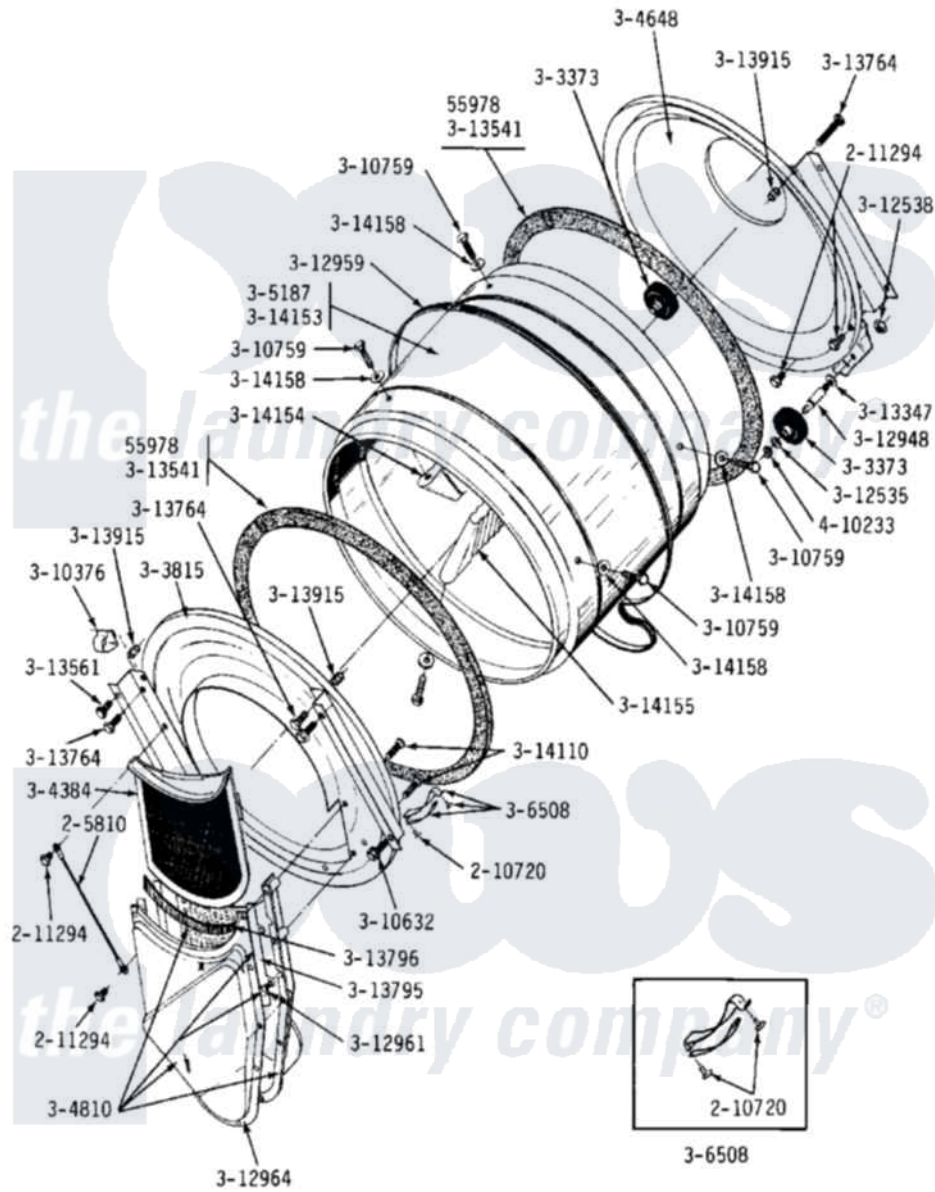

Maytag DE23CD 05 - LINT SCREEN, TUMBLER (FRONT & BACK)

Maytag Commercial Maytag DE23CD Dryer Parts Parts Diagram 05 - LINT SCREEN, TUMBLER (FRONT & BACK)
 Click on the part number to view part

Item	Original Part Number	Replaced By	Status	Part Description
001	Y055978			Rubber Adhesive, 2 Oz Tube
002	205810			Wire, Ground
003	210720			Rivet, Bearing To Tumbler Fmt
004	211294	90767		Screw, 8A X 3/8 HeX Washer Head Tapping
005	Y303373	12001541		Drum Roller/Washer Assembly--W
006	Y303815	33001231		Front- Tumbler
007	Y304384	33001003		Screen, Lint
008	Y304648	33001106		Back, Tumbler
009	Y304648	33001106		Back, Tumbler
010	Y304810		Not Available	OUTLET DUCT ASSEMBLY---S
011	305187		Not Available	TUMBLER W/BAFFLES
012	306508			Tumbler Bearing Kit ---W
013	Y310376			Clip, Door Switch Harness
014	Y310632	1163839		Screw

015	Y310759		Screw, Tumbler Baffles
016	312535		Washer, Vault Mounting Brk.
017	312538	33001443	Nut, Hex
018	Y312948	6-3129480	Shaft- Tumbler
019	Y312959		Poly "V" Belt For Tumbler
020	Y312961	W10116751	Screw
021	Y312964	Not Available	OUTLET DUCT - OUTER HALF
022	Y313347	312535	Washer, Vault Mounting Brk.
023	Y313541	33313541	Seal- Tumbler
024	Y313561		Screw----NA
025	NLA	Not Available	SCREW
026	Y313795		Guide For Lint Screen
027	Y313796		Lint Seal
028	NLA	Not Available	COVER, THREAD
029	Y314110	33002917	Screw, No.10-16
030	Y314153	Not Available	TUMBLER No.
031	NLA	Not Available	TUMBLER BAFFLE - SHORT
032	314155	33001004	Baffle, Tall
033	314158		Washer, Baffle To Tumbler
034	410233	9703438	Ring-Retrn