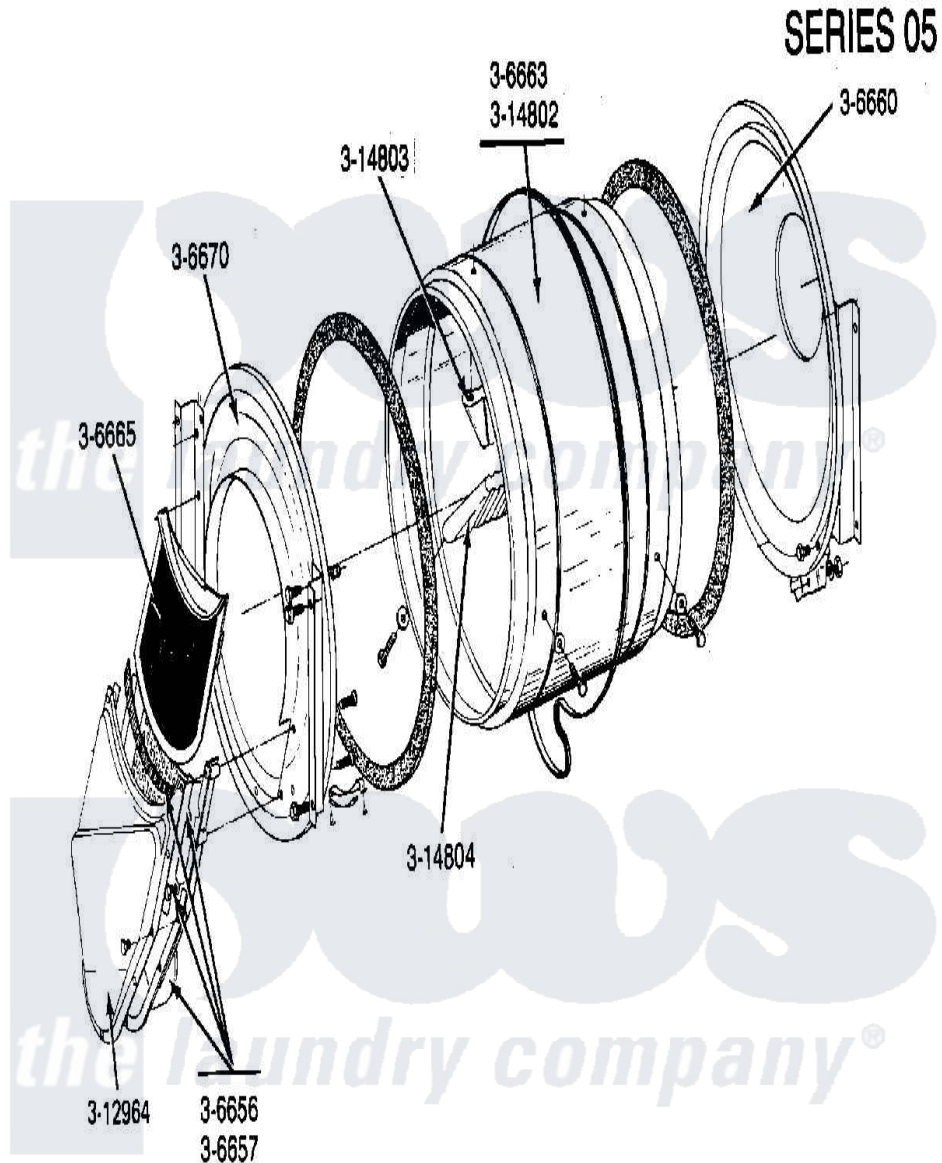

Maytag DE23CD 06 - TUMBLER (FRONT & BACK)(SERIES 05)

Maytag [Commercial Maytag DE23CD Dryer Parts](#) Parts Diagram 06 - TUMBLER (FRONT & BACK)(SERIES 05)  
 Click on the part number to view part

| Item | Original Part Number | Replaced By              | Status        | Part Description            |
|------|----------------------|--------------------------|---------------|-----------------------------|
| 001  | 306656               |                          | Not Available | OUTLET DUCT & GRID ASSEMBLY |
| 002  | 306657               |                          | Not Available | OUTLET DUCT & GRID          |
| 003  | Y306660              | <a href="#">33001106</a> |               | Back, Tumbler               |
| 004  | 306663               |                          | Not Available | TUMBLER W/BAFFLES           |
| 005  | Y306665              | <a href="#">33001003</a> |               | Screen, Lint                |
| 006  | NLA                  |                          | Not Available | TUMBLER FRONT---NA          |
| 007  | 314802               |                          | Not Available | TUMBLER W/OUT BAFFLES       |
| 008  | 314803               | <a href="#">33001012</a> |               | Baffle                      |
| 009  | 314804               | <a href="#">33001004</a> |               | Baffle, Tall                |