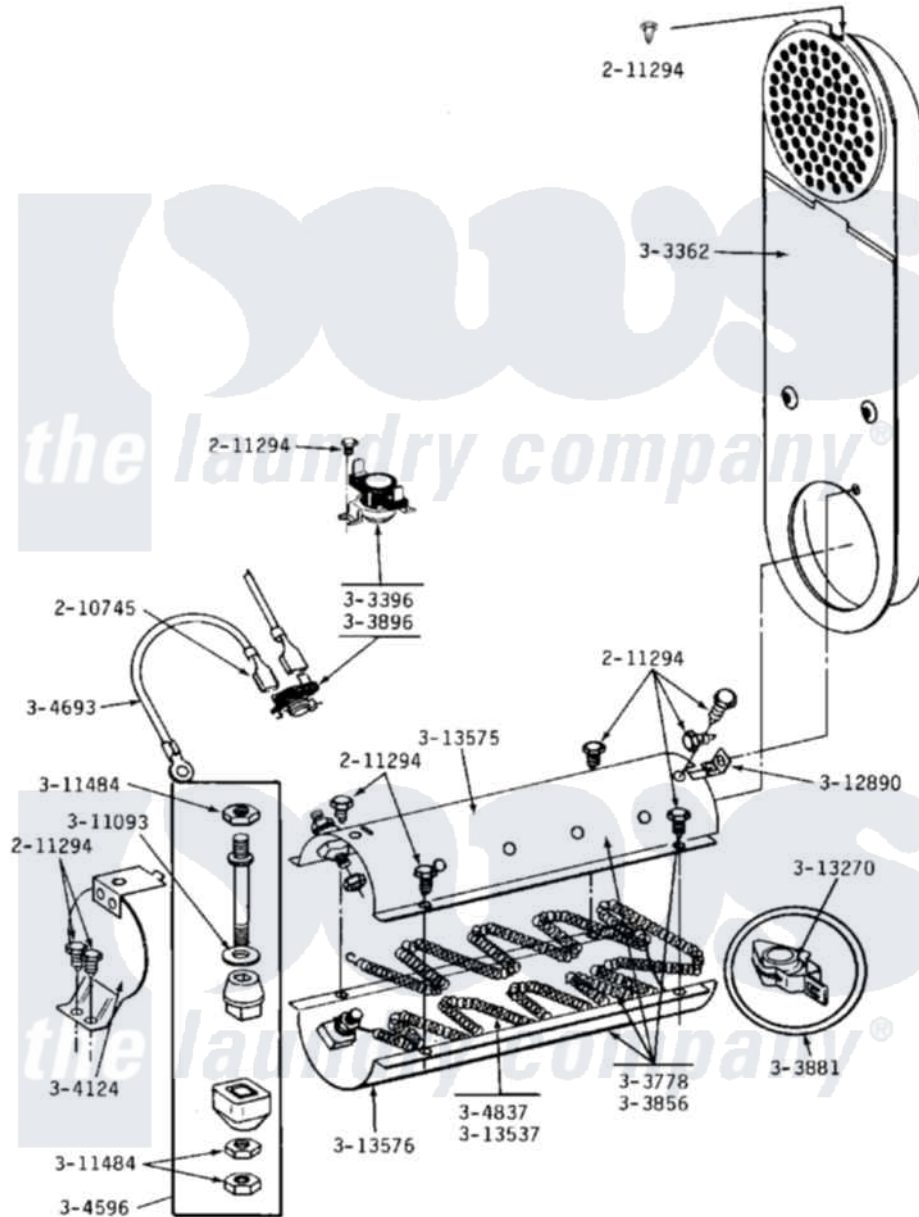

Maytag DE23CD 07 - INLET DUCT & HEATER ASSEMBLY

Maytag [Commercial Maytag DE23CD Dryer Parts](#) Parts Diagram 07 - INLET DUCT & HEATER ASSEMBLY
 Click on the part number to view part

Item	Original Part Number	Replaced By	Status	Part Description
001	210745			Wire Terminal
002	211294	90767		Screw, 8A X 3/8 HeX Washer Head Tapping
003	Y303362			Inlet Duct Assembly - DE
004	303396			Thermostat, Hi-Limit
005	Y303778			Heater Assembly Complete
006	Y303856		Not Available	HEATER ASSY. COMPLETE (208V)
007	Y303881			Clip And Insulator Assembly
008	303896			Hi-Limit Thermostat-Canada
009	304124		Not Available	HEATER SHIELD
010	Y304596			Terminal Insulator Assembly
011	Y304693			Jumper Wire
012	Y304837	W10116793		Element
013	311093			Washer, Terminal Connection
014	311484	112432		Nut
015	Y312890			Retainer, Heater Chamber

016	Y313270		Insulator For Heater Elemen
017	Y313537		Heater Element 240 Volt
018	Y313575	Not Available	HEATER CHAMBER, TOP
019	Y313576		Heater Chamber, Bottom