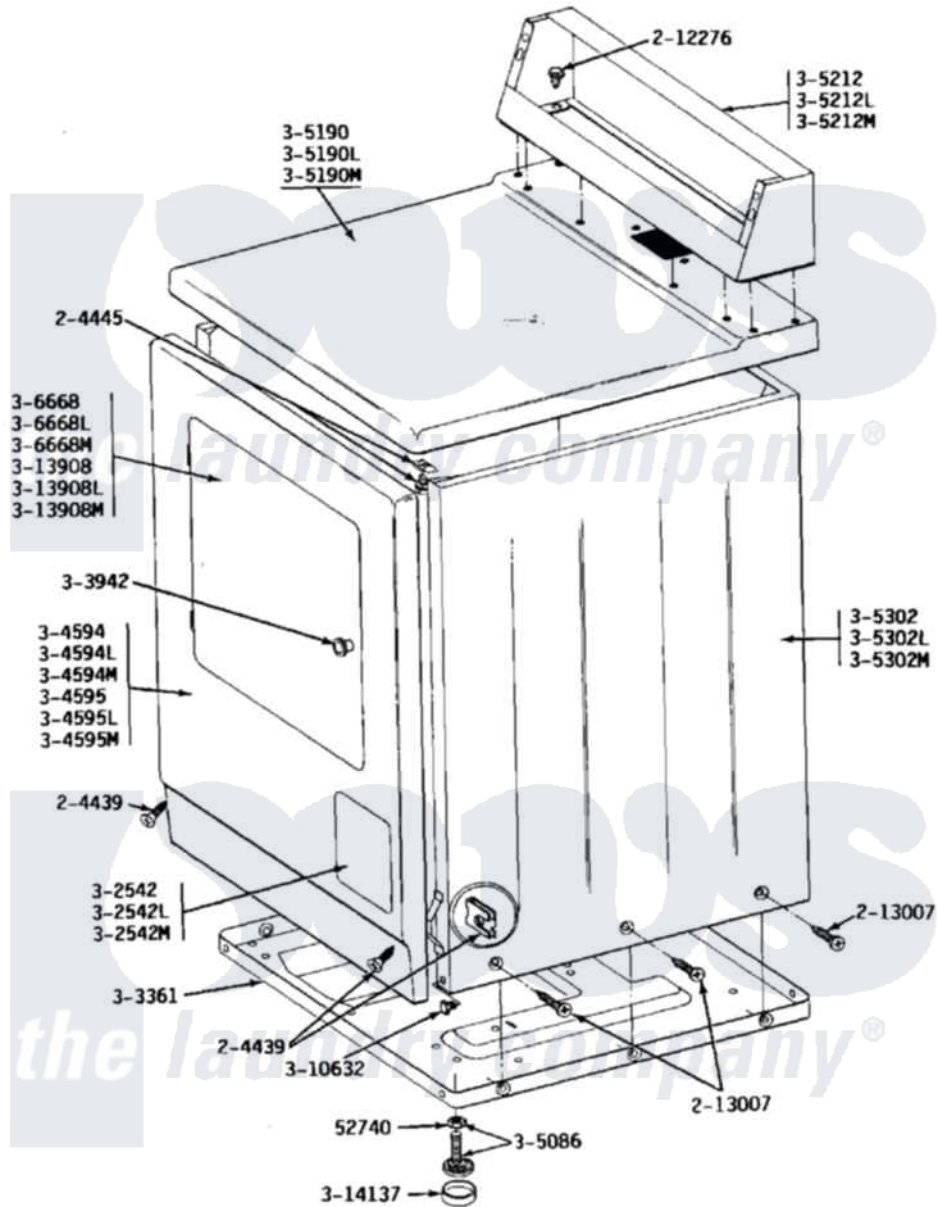

# Maytag DE24CA 01 - FRONT VIEW

Maytag [Commercial Maytag DE24CA Dryer Parts](#) Parts Diagram 01 - FRONT VIEW  
 Click on the part number to view part

Item	Original Part Number	Replaced By	Status	Part Description
001	<a href="#">Y052740</a>	<a href="#">62739</a>		Nut, Lock
002	<a href="#">204439</a>			Screw And Fstner Assembly
003	<a href="#">204445</a>			Screw And Fastener Assembly
004	212276	<a href="#">W10116760</a>		Screw
005	<a href="#">213007</a>			Xfor Cabinet See Cabinet, Back
009	Y303361		Not Available	BASE ASSY. (UPPER & LOWER)
010	NLA		Not Available	KNOB AND SCREW
014	NLA		Not Available	FRONT PANEL-WHITE
015	NLA		Not Available	FRONT PANEL-ALMOND
016	NLA		Not Available	FRONT PANEL-HARVEST WHEAT
017	<a href="#">Y305086</a>			Adjustable Leg And Nut
018	Y305190	<a href="#">307104</a>		Top Cover Assembly
019	NLA		Not Available	TOP COVER-ALMOND
020	NLA		Not Available	TOP COVER-HARVEST WHEAT

021	NLA		Not Available	CONSOLE-WHITE
022	NLA		Not Available	CONSOLE-ALMOND
023	NLA		Not Available	CONSOLE-HARVEST WHEAT
024	NLA		Not Available	CABINET-WHITE
025	NLA		Not Available	CABINET-ALMOND
026	NLA		Not Available	CABINET-HARVEST WHEAT
027	<a href="#">Y306668</a>			DOOR (WHT)
028	NLA		Not Available	DOOR-ALMOND
029	NLA		Not Available	DOOR-HARVEST WHEAT
030	Y310632	<a href="#">1163839</a>		Screw
031	<a href="#">Y313908</a>			DOOR PANEL-WHITE
032	NLA		Not Available	DOOR PANEL-ALMOND
033	NLA		Not Available	DOOR PANEL-HARVEST WHEAT
034	<a href="#">Y314137</a>			Foot, Rubber