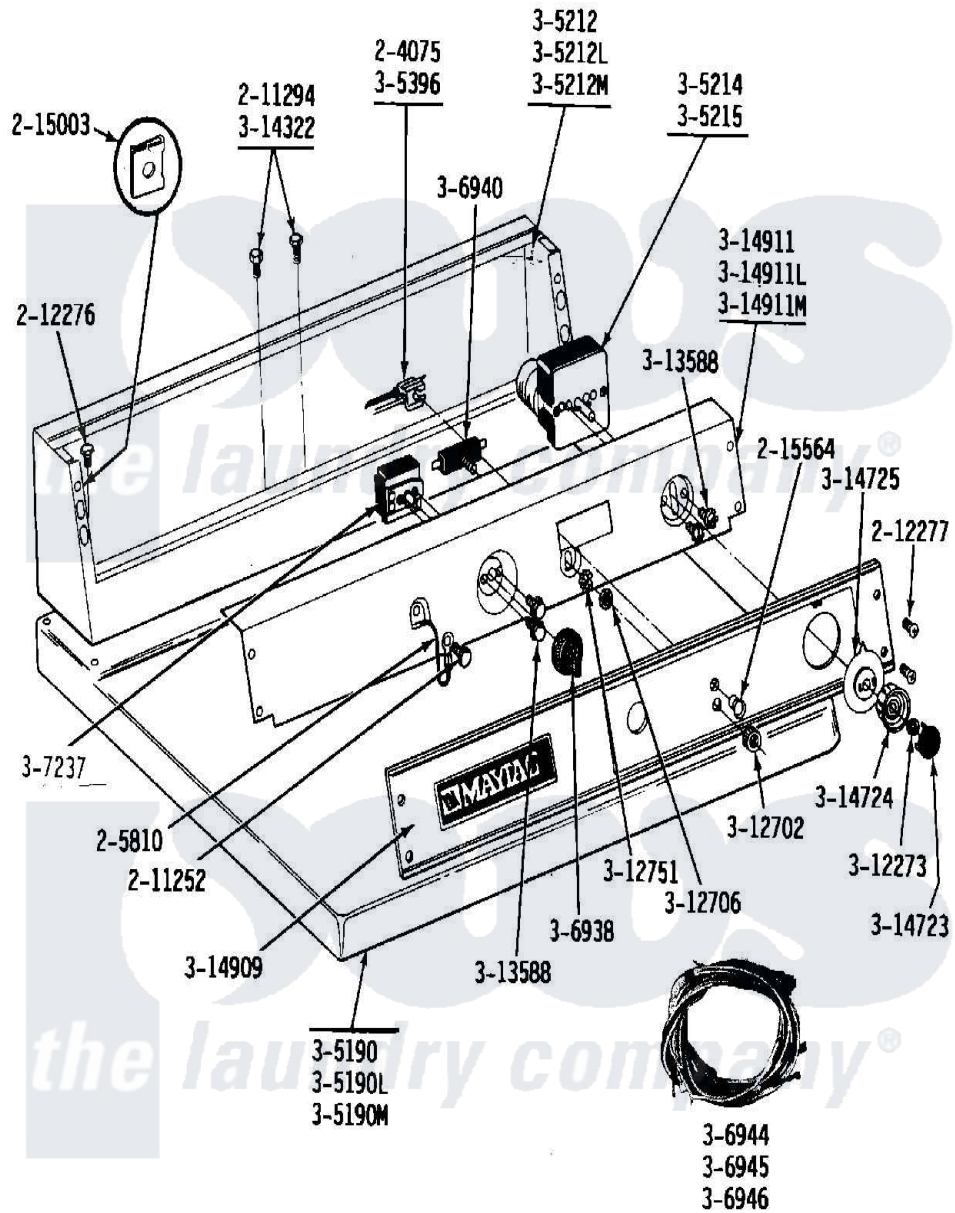

Maytag DE24CA 02 - CA CONTROL PANEL

Maytag [Commercial Maytag DE24CA Dryer Parts](#) Parts Diagram 02 - CA CONTROL PANEL
 Click on the part number to view part

Item	Original Part Number	Replaced By	Status	Part Description
001	204075		Not Available	PILOT LAMP (DG MODELS ONLY)
002	205810			Wire, Ground
003	211252			Screw, Ground Wire
004	211294	90767		Screw, 8A X 3/8 HeX Washer Head Tapping
005	212276	W10116760		Screw
006	212277			Screw, No.8 X 1/2 Inch
007	215003			Fastener, Panel And Bracket
008	215564			Lens, Indicator Light
009	Y305190	307104		Top Cover Assembly
010	NLA		Not Available	TOP COVER-ALMOND
011	NLA		Not Available	TOP COVER-HARVEST WHEAT
012	NLA		Not Available	CONSOLE-WHITE
013	NLA		Not Available	CONSOLE-ALMOND
014	NLA		Not Available	CONSOLE-HARVEST WHEAT

015	305214		Timer
016	305215	305214	Timer
017	Y305396		Not Available LAMP, INDICATOR
018	306938		Knob, Selector Switch
019	307237	W10327105	Switch, Cycle Selection
020	306940	W10149462	Switch, Push-To-Start
021	NLA		Not Available MAIN WIRE HARNESS - DE
022	NLA		Not Available MAIN WIRE HARNESS - DE
024	312273		Nut, Control Knob
025	Y312702		Knurled Nut, Start Switch
026	Y312706	422617	Nut
027	312751		Lockwasher, Start Switch
028	Y313588	488234	Screw 8-32 X 1/4
029	Y314322	211251	Screw, Transformer
030	314723	W10133501	Cap, Knob
031	314724		Knob For Timer
032	314725	33001500	Dial, Timer Indicator
033	314909	33001021	Panel, Control
034	NLA		Not Available BACK-UP PLATE (WHITE)
035	NLA		Not Available BACK UP PLATE-ALMOND
036	NLA		Not Available BACK UP PLATE-HARVEST WHEAT