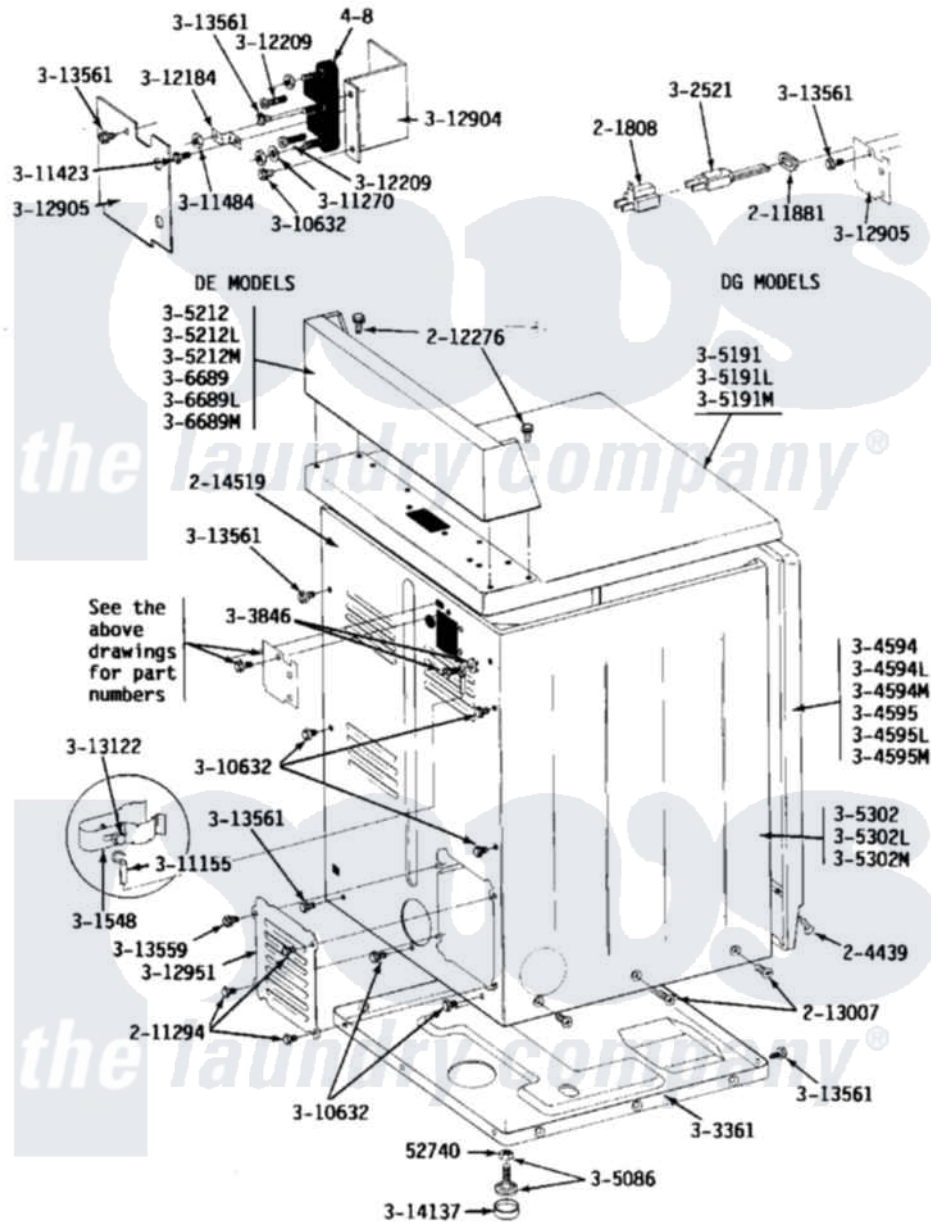

Maytag DE24CA 03 - REAR VIEW

Maytag Commercial Maytag DE24CA Dryer Parts Parts Diagram 03 - REAR VIEW
 Click on the part number to view part

Item	Original Part Number	Replaced By	Status	Part Description
001	Y052740	62739		Nut, Lock
002	Y201808			Converter
003	204439			Screw And Fstner Assembly
004	211294	90767		Screw, 8A X 3/8 HeX Washer Head Tapping
006	212276	W10116760		Screw
007	213007			Xfor Cabinet See Cabinet, Back
008	214519			LABEL, ELECTRICAL INSTR. PART NOT USED-GAS MODELS ONLY
009	301548			Clamp, Ground Wire
010	302521		Not Available	CORD, POWER PART NOT USED-GAS MODELS ONLY
011	Y303361		Not Available	BASE ASSY. (UPPER & LOWER)
012	NLA		Not Available	SCREW & WASHER ASSY.
016	NLA		Not Available	FRONT PANEL-WHITE
017	NLA		Not Available	FRONT PANEL-ALMOND

018	NLA		Not Available	FRONT PANEL-HARVEST WHEAT
019	Y305086			Adjustable Leg And Nut
020	305168	33002916		Power Cord, Canadian 240V
021	Y305191		Not Available	TOP COVER-WHITE
022	NLA		Not Available	TOP COVER-ALMOND
023	NLA		Not Available	TOP COVER-HARVEST WHEAT
024	NLA		Not Available	CONSOLE-WHITE
025	NLA		Not Available	CONSOLE-ALMOND
026	NLA		Not Available	CONSOLE-HARVEST WHEAT
027	NLA		Not Available	CABINET-WHITE
028	NLA		Not Available	CABINET-ALMOND
029	NLA		Not Available	CABINET-HARVEST WHEAT
030	NLA		Not Available	CONTROL COVER (WHT)
031	NLA		Not Available	CONTROL COVER ASSY----NA
032	NLA		Not Available	CONTROL COVER ASSY
033	Y310632	1163839		Screw
034	311155			Ground Wire And Clamp
035	Y311270			Washer, Terminal Block
036	Y311423	489483		Screw 10-32 X 1/2
037	311484	112432		Nut
038	Y312184			Strap, Grounding
039	Y312209	W10001200		Screw
040	Y312904			Bracket, Terminal Block
041	Y312905		Not Available	COVER, TERMINAL
042	Y312951		Not Available	ACCESS COVER, BACK
043	313122			Screw - Baffle To Tumbler
044	Y313559			Screw
045	Y313561			Screw----NA
046	Y314137			Foot, Rubber
047	400008			Block, Terminal