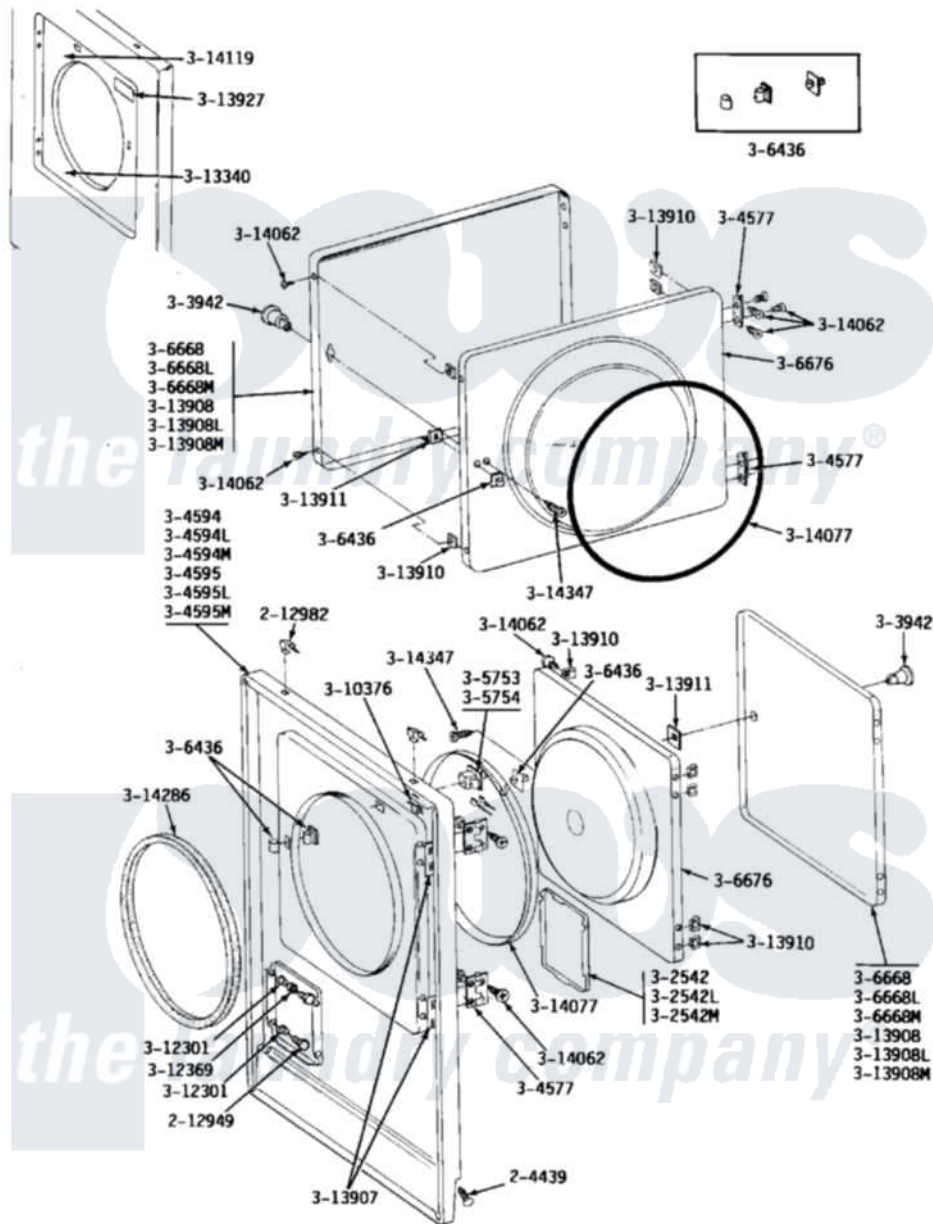

Maytag DE24CA 04 - FRONT PANEL & DOOR ASSEMBLY

Maytag [Commercial Maytag DE24CA Dryer Parts](#) Parts Diagram 04 - FRONT PANEL & DOOR ASSEMBLY
 Click on the part number to view part

| Item | Original Part Number | Replaced By | Status | Part Description |
|------|-------------------------|---------------------------|---------------|---------------------------|
| 001 | 204439 | | | Screw And Fstner Assembly |
| 002 | 212949 | 22001866 | | Screw, Relay |
| 003 | 212982 | 22001650 | | Fastener, Spring |
| 004 | NLA | | Not Available | ACCESS DOOR (WHITE) |
| 005 | NLA | | Not Available | ACCESS DOOR-ALMOND |
| 006 | NLA | | Not Available | ACCESS DOOR-HARVEST WHEAT |
| 007 | NLA | | Not Available | KNOB AND SCREW |
| 008 | NLA | | Not Available | FRONT PANEL-WHITE |
| 009 | NLA | | Not Available | FRONT PANEL-ALMOND |
| 010 | NLA | | Not Available | FRONT PANEL-HARVEST WHEAT |
| 011 | Y304577 | 33001230 | | Hinge, Door |
| 012 | Y305753 | W10169313 | | Switch-Dor |
| 014 | 306436 | | | Door Latch Kit--W |
| 015 | Y306668 | | | DOOR (WHT) |
| 016 | NLA | | Not Available | DOOR-ALMOND |