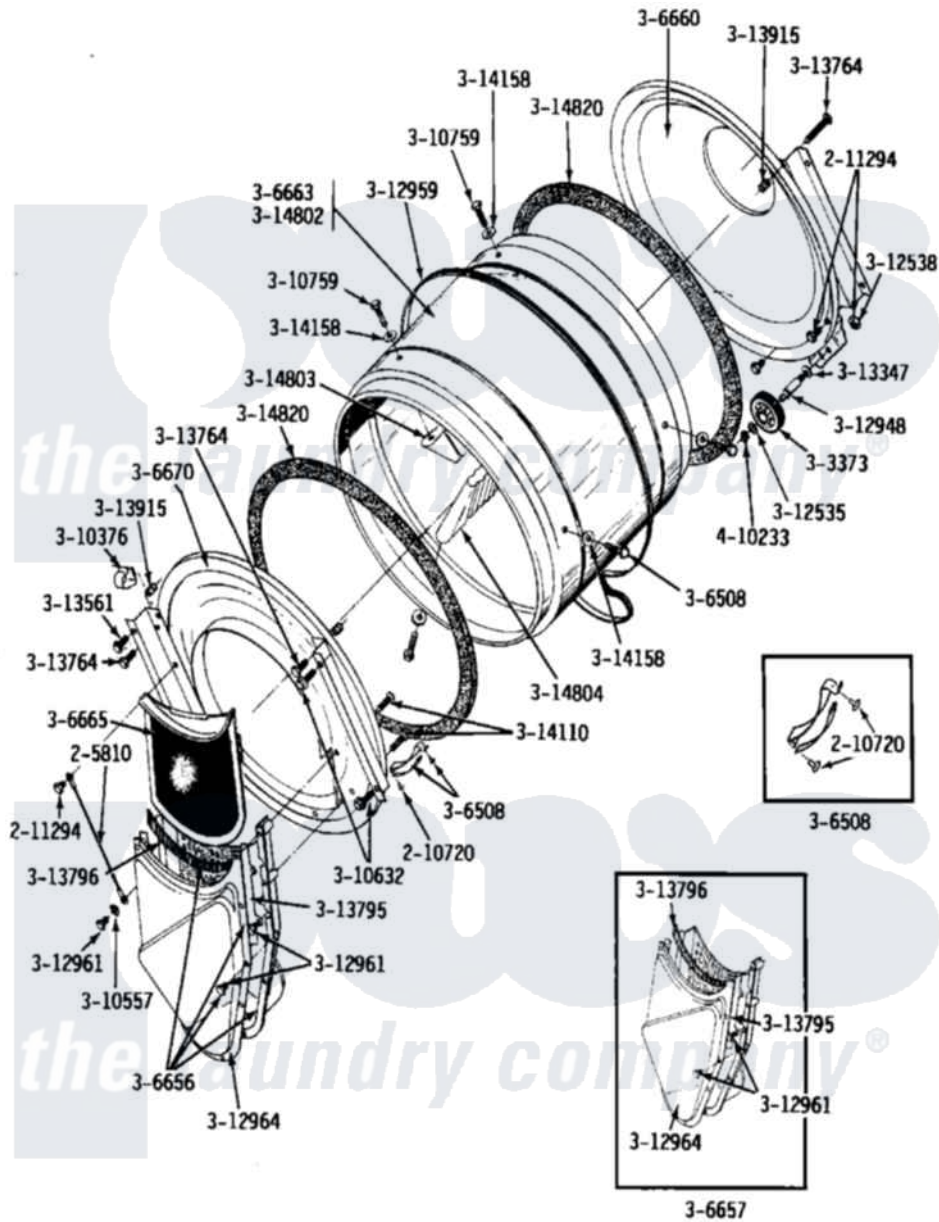

Maytag DE24CA 05 - LINT SCREEN, TUMBLER (FRONT & BACK)

Maytag [Commercial Maytag DE24CA Dryer Parts](#) Parts Diagram 05 - LINT SCREEN, TUMBLER (FRONT & BACK)
 Click on the part number to view part

Item	Original Part Number	Replaced By	Status	Part Description
001	205810			Wire, Ground
002	210720			Rivet, Bearing To Tumbler Frnt
003	211294	90767		Screw, 8A X 3/8 HeX Washer Head Tapping
004	Y303373	12001541		Drum Roller/Washer Assembly--W
005	306508			Tumbler Bearing Kit ----W
006	306656		Not Available	OUTLET DUCT & GRID ASSEMBLY
007	306657		Not Available	OUTLET DUCT & GRID
008	Y306660	33001106		Back, Tumbler
009	306663		Not Available	TUMBLER W/BAFFLES
010	Y306665	33001003		Screen, Lint
011	NLA		Not Available	TUMBLER FRONT----NA
012	Y310376			Clip, Door Switch Harness
013	310557			Washer
014	Y310632	1163839		Screw

015	Y310759		Screw, Tumbler Baffles
016	312535		Washer, Vault Mounting Brk.
017	312538	33001443	Nut, Hex
018	Y312948	6-3129480	Shaft- Tumbler
019	Y312959		Poly "V" Belt For Tumbler
020	Y312961	W10116751	Screw
021	Y312964	Not Available	OUTLET DUCT - OUTER HALF
022	Y313347	312535	Washer, Vault Mounting Brk.
023	Y313561		Screw----NA
024	NLA	Not Available	SCREW
025	Y313795		Guide For Lint Screen
026	Y313796		Lint Seal
027	NLA	Not Available	COVER, THREAD
028	Y314110	33002917	Screw, No.10-16
029	314158		Washer, Baffle To Tumbler
030	314802	Not Available	TUMBLER W/OUT BAFFLES
031	314803	33001012	Baffle
032	314803	33001012	Baffle
033	314804	33001004	Baffle, Tall
034	314820		Seal, Tumbler
035	410233	9703438	Ring-Retrn