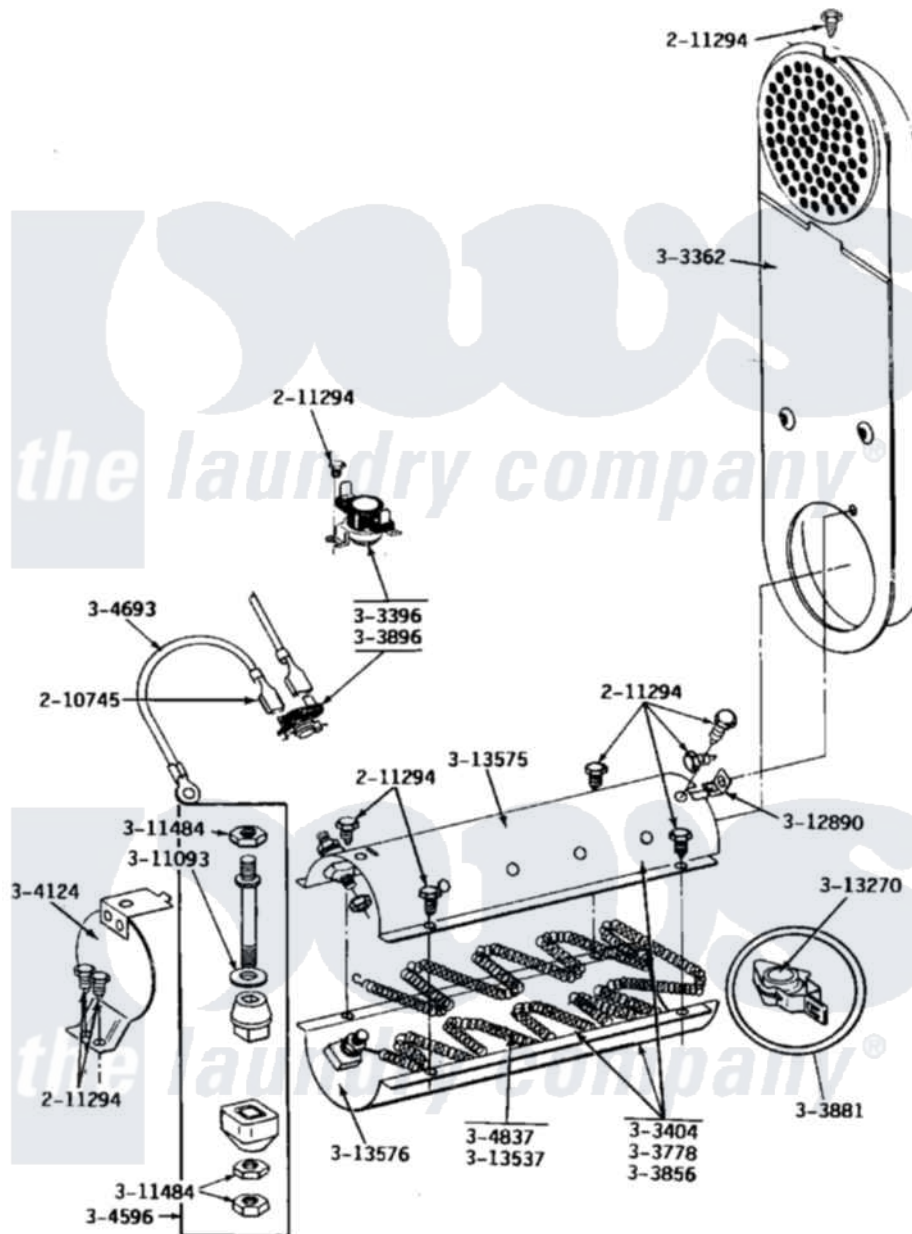

Maytag DE24CA 06 - INLET DUCT & HEATER ASSEMBLY

Maytag [Commercial Maytag DE24CA Dryer Parts](#) Parts Diagram 06 - INLET DUCT & HEATER ASSEMBLY
 Click on the part number to view part

Item	Original Part Number	Replaced By	Status	Part Description
001	210745			Wire Terminal
002	211294	90767		Screw, 8A X 3/8 HeX Washer Head Tapping
003	Y303362			Inlet Duct Assembly - DE
004	303396			Thermostat, Hi-Limit
005	Y303404			Heater Assembly Complete
006	Y303778			Heater Assembly Complete
007	Y303856		Not Available	HEATER ASSY. COMPLETE (208V)
008	Y303881			Clip And Insulator Assembly
009	303896			Hi-Limit Thermostat-Canada
010	304124		Not Available	HEATER SHIELD
011	Y304596			Terminal Insulator Assembly
012	Y304693			Jumper Wire
013	Y304837	W10116793		Element
014	311093			Washer, Terminal Connection
015	311484	112432		Nut

016	Y312890		Retainer, Heater Chamber
017	Y313270		Insulator For Heater Elemen
018	Y313537		Heater Element 240 Volt
019	Y313575	Not Available	HEATER CHAMBER, TOP
020	Y313576		Heater Chamber, Bottom