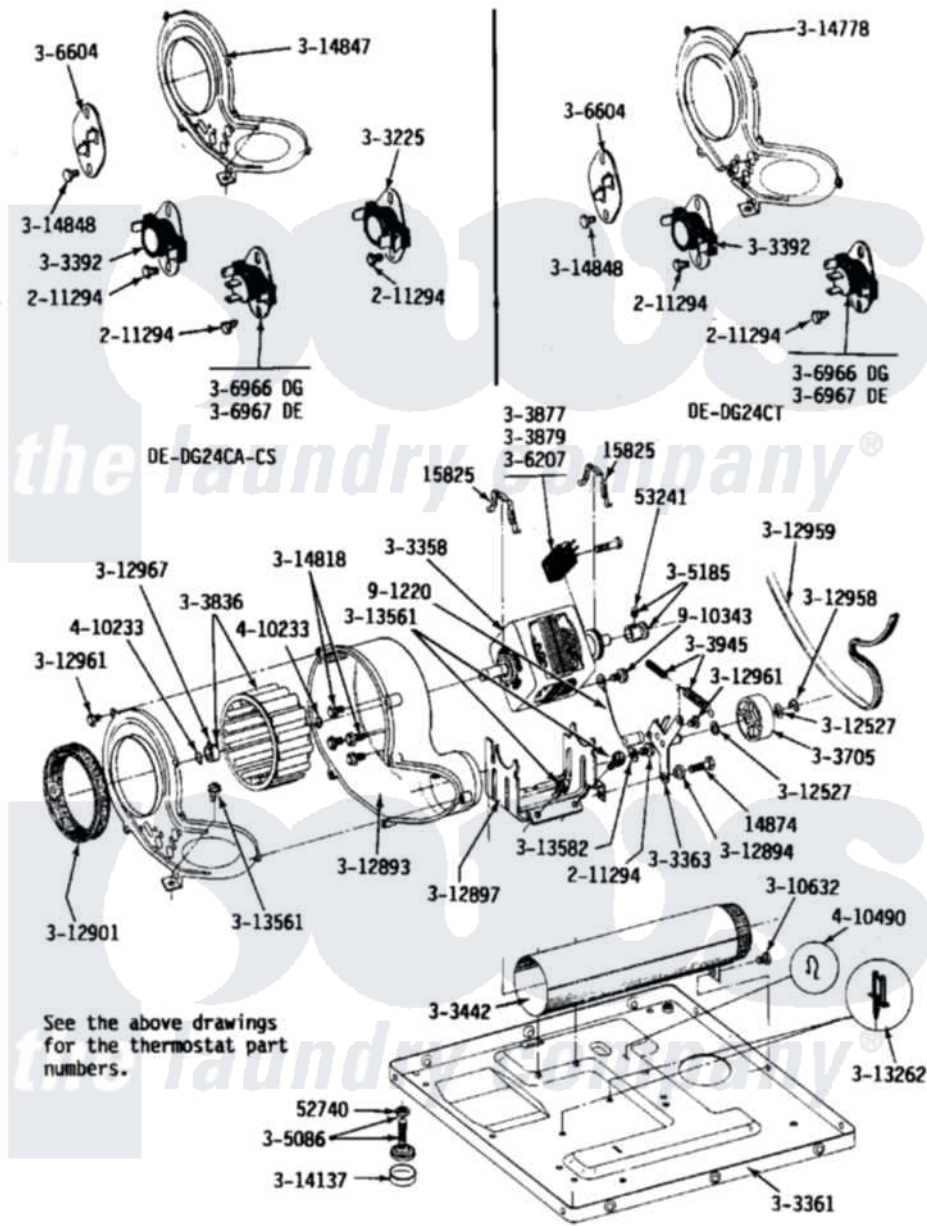

# Maytag DE24CA 07 - MOTOR, BLOWER, BASE FRAME & THERMOSTATS

Maytag [Commercial Maytag DE24CA Dryer Parts](#) Parts Diagram 07 - MOTOR, BLOWER, BASE FRAME & THERMOSTATS

[Click on the part number to view part](#)

Item	Original Part Number	Replaced By	Status	Part Description
001	<a href="#">Y014874</a>			Screw, Idler Arm And Sleeve
002	<a href="#">Y015825</a>			Clip, Motor To Motor Support
003	<a href="#">Y052740</a>	<a href="#">62739</a>		Nut, Lock
004	<a href="#">Y053241</a>			Set Screw, Motor Pulley
005	<a href="#">211294</a>	<a href="#">90767</a>		Screw, 8A X 3/8 HeX Washer Head Tapping
006	<a href="#">Y303225</a>			Thermostat, Permanent Press
007	<a href="#">Y303358</a>	<a href="#">W10410999</a>		Motor-Drive
008	Y303361		Not Available	BASE ASSY. (UPPER & LOWER)
009	Y303363	<a href="#">6-3033630</a>		Idler Arm
010	<a href="#">303392</a>			Thermostat, Cycling
011	<a href="#">Y303442</a>			EXHAUST DUCT ASSEMBLY
012	Y303705	<a href="#">6-3037050</a>		Pulley- ID
013	<a href="#">Y303836</a>			Blower Wheel Assembly And Clamp
				SWITCH, MOTOR EXTERNAL