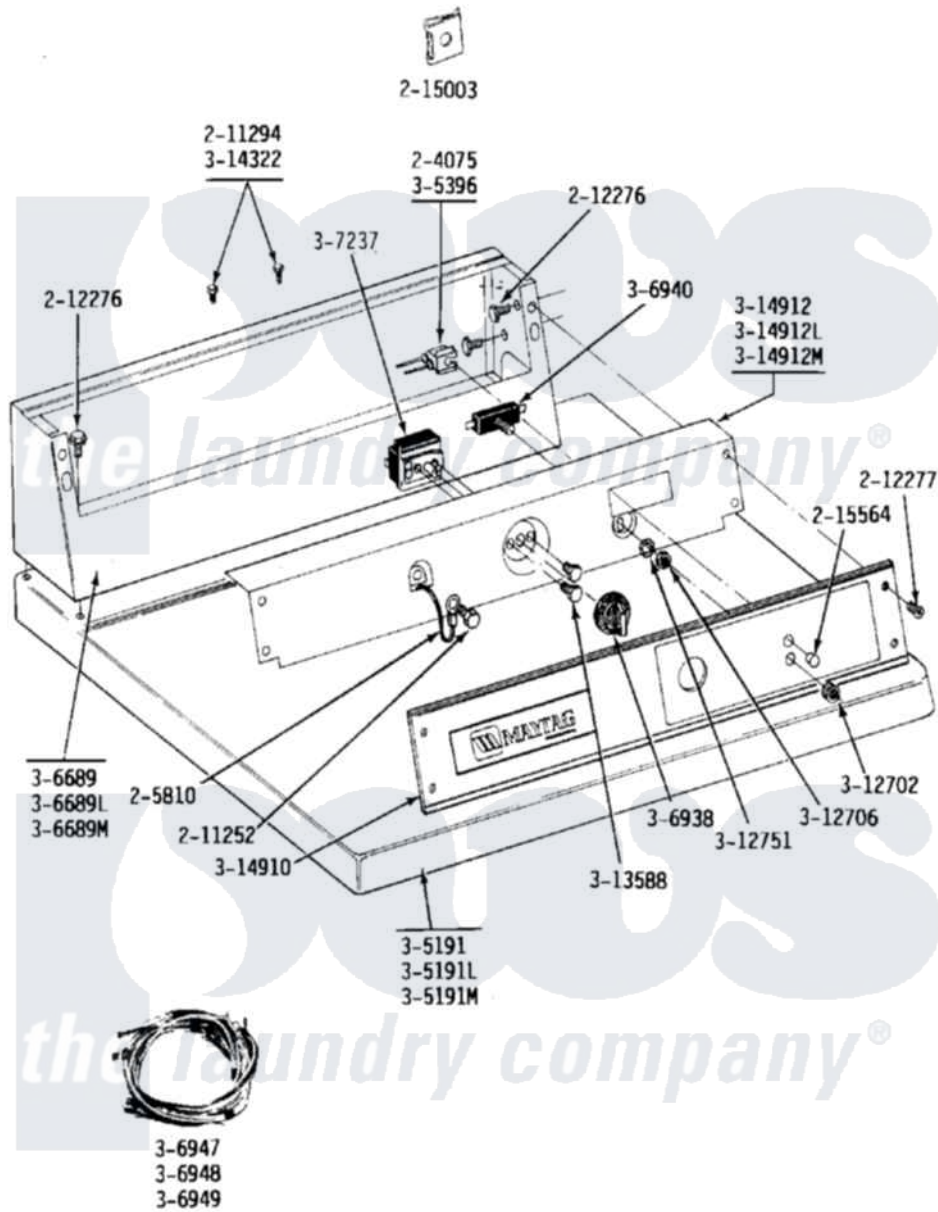

Maytag DE24CM 01 - CM CONTROL PANEL

Maytag [Commercial Maytag DE24CM Dryer Parts](#) Parts Diagram 01 - CM CONTROL PANEL
 Click on the part number to view part

Item	Original Part Number	Replaced By	Status	Part Description
001	204075		Not Available	PILOT LAMP (DG MODELS ONLY)
002	205810			Wire, Ground
003	211252			Screw, Ground Wire
004	211294	90767		Screw, 8A X 3/8 HeX Washer Head Tapping
005	212276	W10116760		Screw
006	212277			Screw, No.8 X 1/2 Inch
007	215003			Fastener, Panel And Bracket
008	215564			Lens, Indicator Light
009	Y305191		Not Available	TOP COVER-WHITE
010	NLA		Not Available	TOP COVER-ALMOND
011	NLA		Not Available	TOP COVER-HARVEST WHEAT
012	Y305396		Not Available	LAMP, INDICATOR
013	NLA		Not Available	CONTROL COVER (WHT)
014	NLA		Not Available	CONTROL COVER ASSY----NA

015	NLA		Not Available	CONTROL COVER ASSY
016	306938			Knob, Selector Switch
017	307237	W10327105		Switch, Cycle Selection
018	306940	W10149462		Switch, Push-To-Start
020	NLA		Not Available	MAIN WIRE HARNESS - DE
021	NLA		Not Available	MAIN WIRE HARNESS - DE
022	Y312702			Knurled Nut, Start Switch
023	Y312706	422617		Nut
024	312751			Lockwasher, Start Switch
025	Y313588	488234		Screw 8-32 X 1/4
026	Y314322	211251		Screw, Transformer
027	NLA		Not Available	CONTROL PANEL COMMERCIAL DRYER
028	314912		Not Available	BRACKET, CONTROL PANEL (WHT)
029	NLA		Not Available	BACK UP PLATE-ALMOND
030	NLA		Not Available	BACK UP PLATE-HARVEST WHEAT