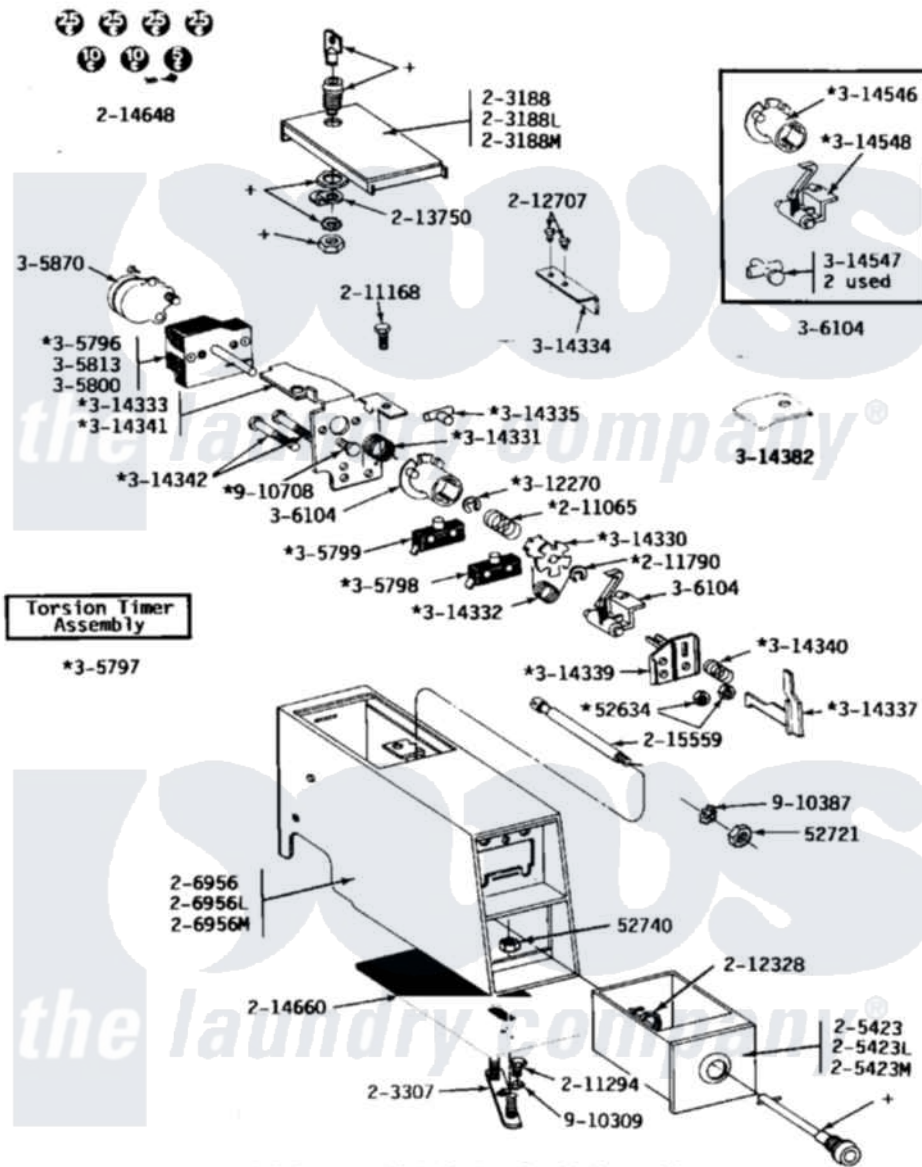

Maytag DE24CM 02 - CM CONTROL PANEL/COIN BOX

+Contact your commercial laundry distributor for locks and keys.

Maytag [Commercial Maytag DE24CM Dryer Parts](#) Parts Diagram 02 - CM CONTROL PANEL/COIN BOX
 Click on the part number to view part

Item	Original Part Number	Replaced By	Status	Part Description
001	Y052634	701719		Nut, Hex
002	Y052721			Nut, Terminal Block Plate
003	Y052740	62739		Nut, Lock
004	203188		Not Available	TIMER ACCESS DOOR (WHT)
005	203188L		Not Available	ACCESS DOOR-ALMOND
006	203188M		Not Available	ACCESS DOOR-HARVEST WHEAT
007	NLA		Not Available	MTG. STRAP---NA
008	205423	208883		Coin Box K
009	205423L	208883		Coin Box K
010	205423M	208883		Coin Box K
011	206956	22001405		Case, Coin Slide
012	206956L	22001405		Case, Coin Slide
013	206956M	22001405		Case, Coin Slide
014	211065			Spring, Index Wheel
015	211168	W10139210		Screw, 8-18 X 5/16