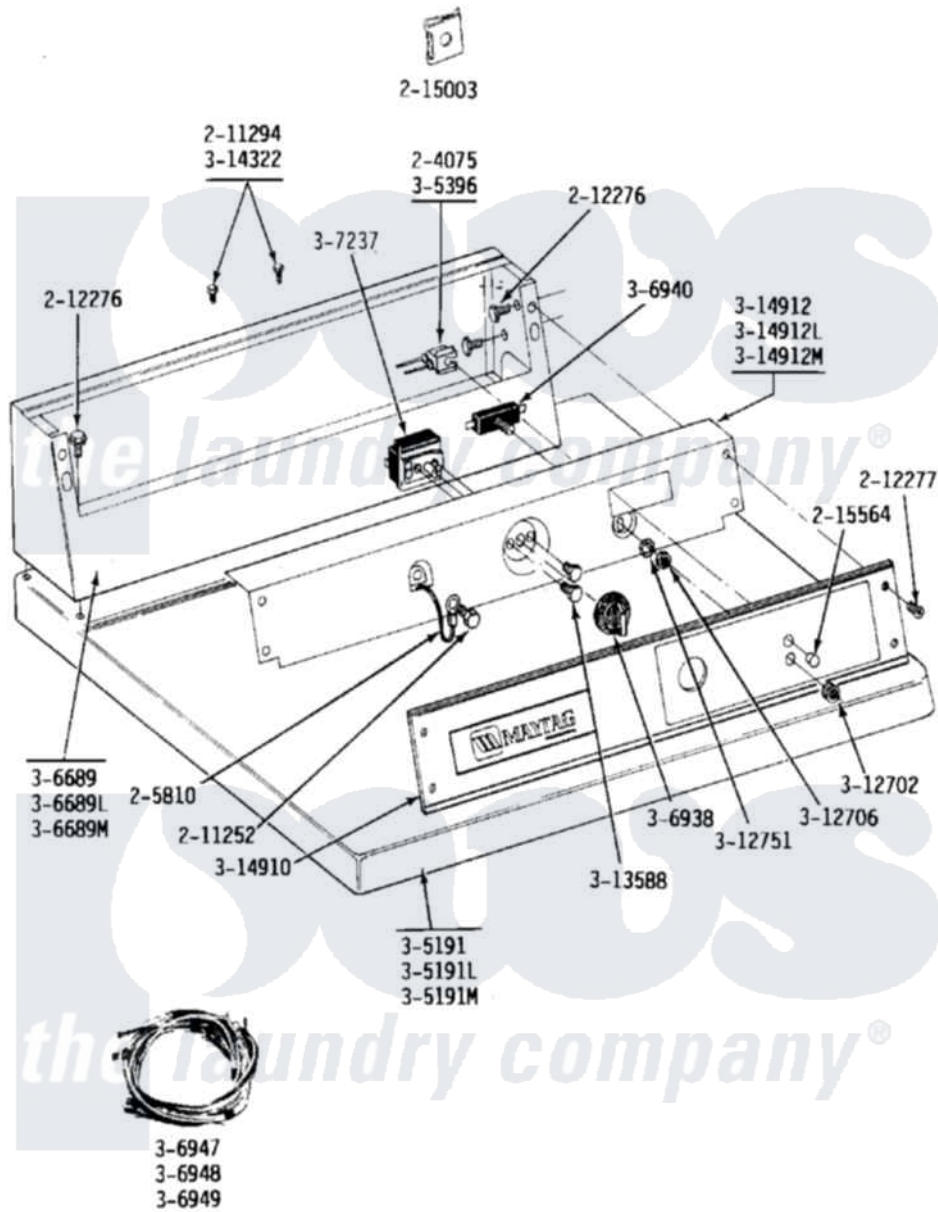

Maytag DE24CM 03 - FRONT VIEW

Maytag [Commercial Maytag DE24CM Dryer Parts](#) Parts Diagram 03 - FRONT VIEW
 Click on the part number to view part

Item	Original Part Number	Replaced By	Status	Part Description
001	Y052740	62739		Nut, Lock
002	203188		Not Available	TIMER ACCESS DOOR (WHT)
003	203188L		Not Available	ACCESS DOOR-ALMOND
004	203188M		Not Available	ACCESS DOOR-HARVEST WHEAT
005	NLA		Not Available	MTG. STRAP---NA
006	204439			Screw And Fstner Assembly
007	204445			Screw And Fastener Assembly
008	205423	208883		Coin Box K
009	205423L	208883		Coin Box K
010	205423M	208883		Coin Box K
011	NLA		Not Available	MAYTAG COIN SLIDE
012	206956	22001405		Case, Coin Slide
013	206956L	22001405		Case, Coin Slide
014	206956M	22001405		Case, Coin Slide
015	211201	00767		Screw, 8A X 3/8 HeX Washer

015	211294	90707		Head Tapping
016	212276	W10116760		Screw
017	213007			Xfor Cabinet See Cabinet, Back
018	213750	W10133266		Cam-Lock
019	214660			Gasket, Control Center
020	Y303361		Not Available	BASE ASSY. (UPPER & LOWER)
021	NLA		Not Available	KNOB AND SCREW
023	NLA		Not Available	FRONT PANEL-WHITE
024	NLA		Not Available	FRONT PANEL-ALMOND
025	NLA		Not Available	FRONT PANEL-HARVEST WHEAT
026	Y305086			Adjustable Leg And Nut
027	Y305191		Not Available	TOP COVER-WHITE
028	NLA		Not Available	TOP COVER-ALMOND
029	NLA		Not Available	TOP COVER-HARVEST WHEAT
030	NLA		Not Available	CABINET-WHITE
031	NLA		Not Available	CABINET-ALMOND
032	NLA		Not Available	CABINET-HARVEST WHEAT
033	Y306668			DOOR (WHT)
034	NLA		Not Available	DOOR-ALMOND
035	NLA		Not Available	DOOR-HARVEST WHEAT
036	NLA		Not Available	CONTROL COVER (WHT)
037	NLA		Not Available	CONTROL COVER ASSY----NA
038	NLA		Not Available	CONTROL COVER ASSY
039	Y310632	1163839		Screw
040	Y313908			DOOR PANEL-WHITE
041	NLA		Not Available	DOOR PANEL-ALMOND
042	NLA		Not Available	DOOR PANEL-HARVEST WHEAT
043	Y314137			Foot, Rubber
044	910309			Washer, Mounting Strap