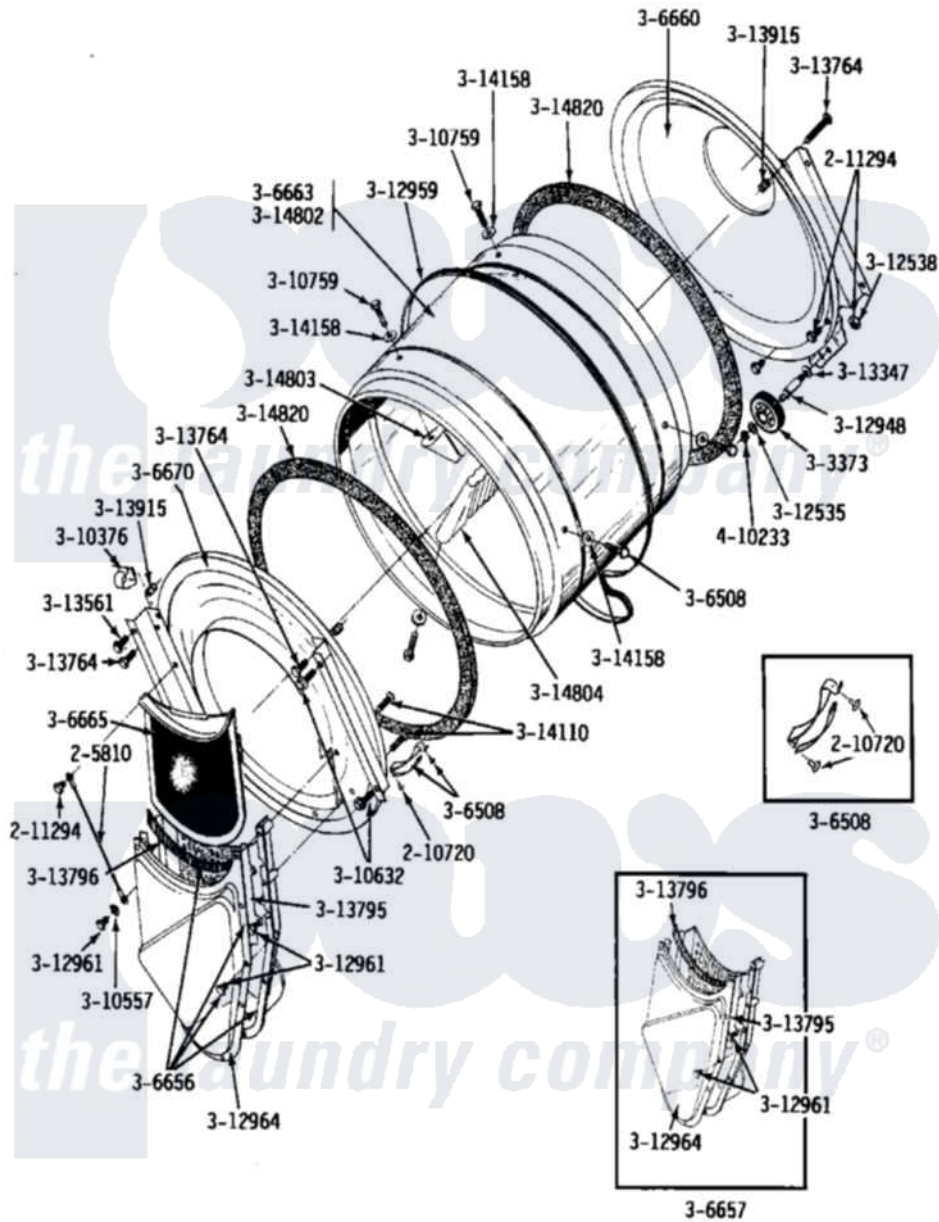

Maytag DE24CM 06 - LINT SCREEN, TUMBLER (FRONT & BACK)

Maytag [Commercial Maytag DE24CM Dryer Parts](#) Parts Diagram 06 - LINT SCREEN, TUMBLER (FRONT & BACK)
 Click on the part number to view part

Item	Original Part Number	Replaced By	Status	Part Description
001	205810			Wire, Ground
002	210720			Rivet, Bearing To Tumbler Frnt
003	211294	90767		Screw, 8A X 3/8 HeX Washer Head Tapping
004	Y303373	12001541		Drum Roller/Washer Assembly--W
005	306508			Tumbler Bearing Kit ----W
006	306656		Not Available	OUTLET DUCT & GRID ASSEMBLY
007	306657		Not Available	OUTLET DUCT & GRID
008	Y306660	33001106		Back, Tumbler
009	306663		Not Available	TUMBLER W/BAFFLES
010	Y306665	33001003		Screen, Lint
011	NLA		Not Available	TUMBLER FRONT----NA
012	Y310376			Clip, Door Switch Harness
013	310557			Washer
014	Y310632	1163839		Screw

015	Y310759		Screw, Tumbler Baffles
016	312535		Washer, Vault Mounting Brk.
017	312538	33001443	Nut, Hex
018	Y312948	6-3129480	Shaft- Tumbler
019	Y312959		Poly "V" Belt For Tumbler
020	Y312961	W10116751	Screw
021	Y312964	Not Available	OUTLET DUCT - OUTER HALF
022	Y313347	312535	Washer, Vault Mounting Brk.
023	Y313561		Screw----NA
024	NLA	Not Available	SCREW
025	Y313795		Guide For Lint Screen
026	Y313796		Lint Seal
027	NLA	Not Available	COVER, THREAD
028	Y314110	33002917	Screw, No.10-16
029	314158		Washer, Baffle To Tumbler
030	314802	Not Available	TUMBLER W/OUT BAFFLES
031	314803	33001012	Baffle
032	314803	33001012	Baffle
033	314804	33001004	Baffle, Tall
034	314820		Seal, Tumbler
035	410233	9703438	Ring-Retrn