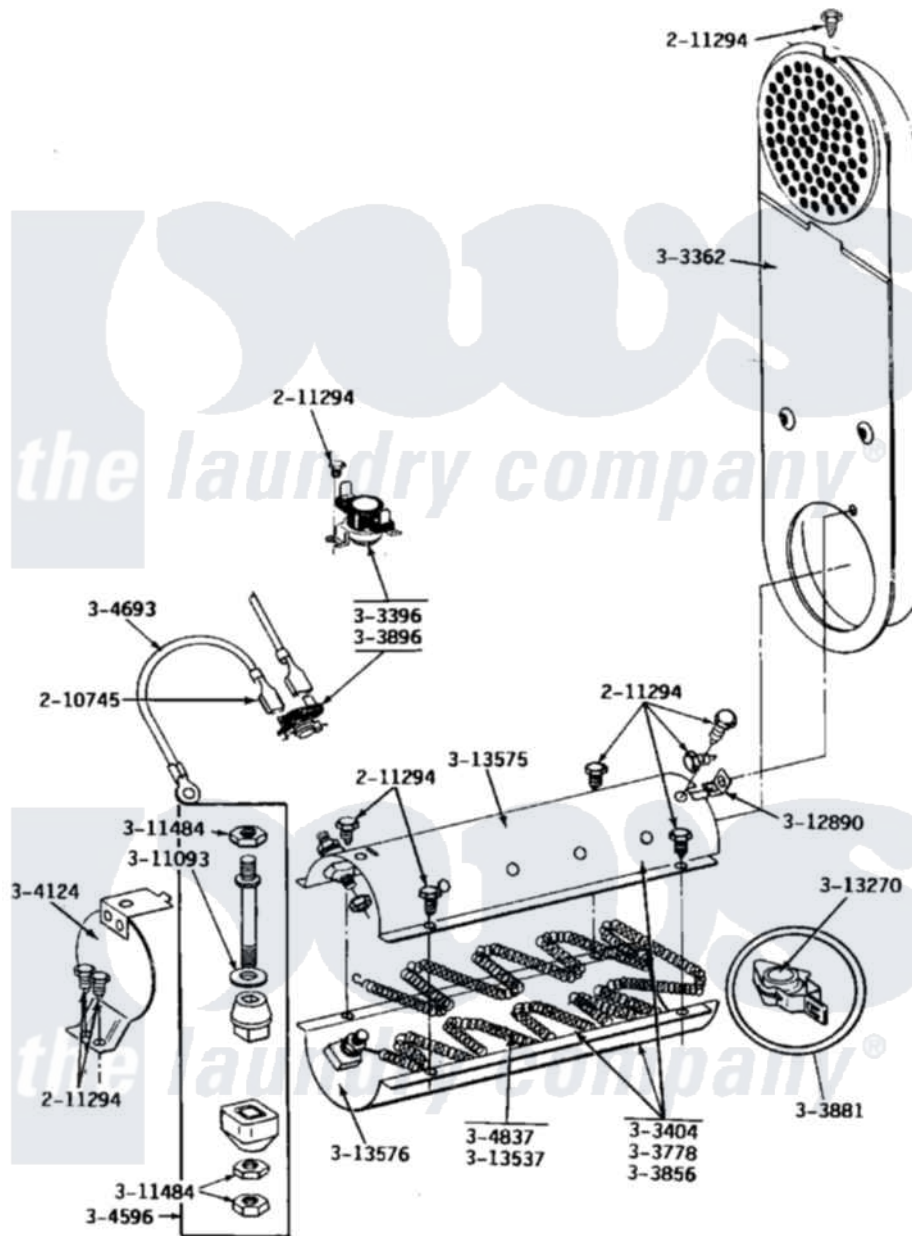

Maytag DE24CM 07 - INLET DUCT & HEATER ASSEMBLY

Maytag [Commercial Maytag DE24CM Dryer Parts](#) Parts Diagram 07 - INLET DUCT & HEATER ASSEMBLY
 Click on the part number to view part

Item	Original Part Number	Replaced By	Status	Part Description
001	210745			Wire Terminal
002	211294	90767		Screw, 8A X 3/8 HeX Washer Head Tapping
003	Y303362			Inlet Duct Assembly - DE
004	303396			Thermostat, Hi-Limit
005	Y303404			Heater Assembly Complete
006	Y303778			Heater Assembly Complete
007	Y303856		Not Available	HEATER ASSY. COMPLETE (208V)
008	Y303881			Clip And Insulator Assembly
009	303896			Hi-Limit Thermostat-Canada
010	304124		Not Available	HEATER SHIELD
011	Y304596			Terminal Insulator Assembly
012	Y304693			Jumper Wire
013	Y304837	W10116793		Element
014	311093			Washer, Terminal Connection
015	311484	112432		Nut

016	Y312890		Retainer, Heater Chamber
017	Y313270		Insulator For Heater Elemen
018	Y313537		Heater Element 240 Volt
019	Y313575	Not Available	HEATER CHAMBER, TOP
020	Y313576		Heater Chamber, Bottom