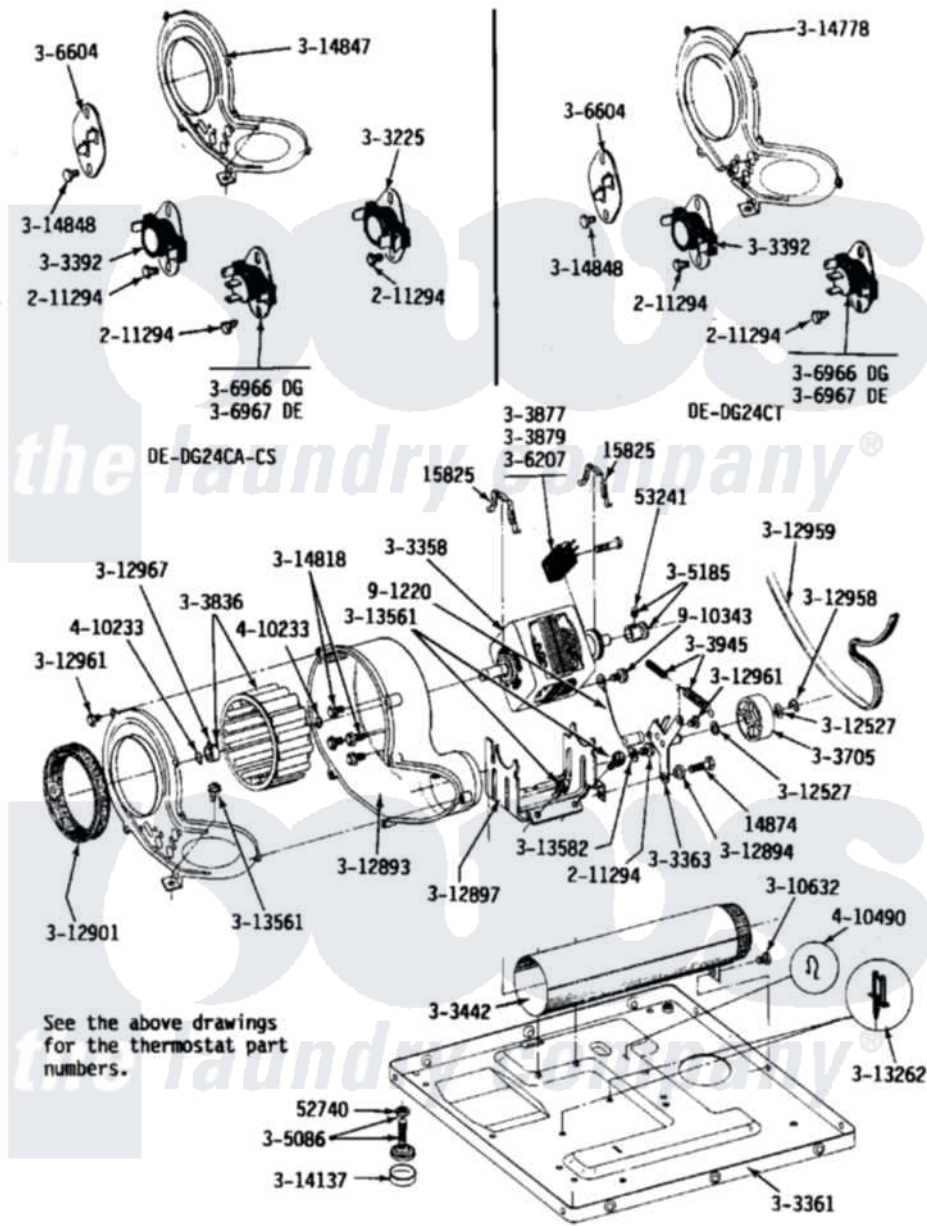

Maytag DE24CM 08 - MOTOR, BLOWER, BASE FRAME & THERMOSTATS

Maytag [Commercial Maytag DE24CM Dryer Parts](#) Parts Diagram 08 - MOTOR, BLOWER, BASE FRAME & THERMOSTATS

[Click on the part number to view part](#)

Item	Original Part Number	Replaced By	Status	Part Description
001	Y014874			Screw, Idler Arm And Sleeve
002	Y015825			Clip, Motor To Motor Support
003	Y052740	62739		Nut, Lock
004	Y053241			Set Screw, Motor Pulley
005	211294	90767		Screw, 8A X 3/8 HeX Washer Head Tapping
006	Y303225			Thermostat, Permanent Press
007	Y303358	W10410999		Motor-Drive
008	Y303361		Not Available	BASE ASSY. (UPPER & LOWER)
009	Y303363	6-3033630		Idler Arm
010	303392			Thermostat, Cycling
011	Y303442			EXHAUST DUCT ASSEMBLY
012	Y303705	6-3037050		Pulley- ID
013	Y303836			Blower Wheel Assembly And Clamp
				SWITCH, MOTOR EXTERNAL

014	Y303877		Not Available	START No.303358-2, No.303358-4, 303358-7
015	Y303879			Switch, Motor External Start
016	Y303945			IDLER SPRING ASSY. W/PLUG
017	Y305086			Adjustable Leg And Nut
018	Y305185	6-3051850		Pulley- MO
019	NLA		Not Available	SWITCH, MOTOR START- PROD.
020	NLA		Not Available	WIRE
021	306604			Cut-Off, Thermal Part Not Used
022	306966			Thermostat, Multi-Temp Part Not Used Mdg26ct-MN Only
023	306967			Thermostat, Multi-Temp Part Not Used Mde26ct-MN Only
024	Y310632	1163839		Screw
025	Y312527			Washer, Idler Shaft
026	Y312893			Housing, Blower
027	Y312894	315772		Sleeve, Idler Arm
028	NLA		Not Available	SUPPORT, MOTOR
029	Y312901			Seal, Housing Cover
030	312958	354987		Ring, Retaining
031	Y312959			Poly "V" Belt For Tumbler
032	Y312961	W10116751		Screw
033	312967			Clamp, Blower Housing
034	Y313262	W10116752		Retainer-
035	Y313561			Screw----NA
036	Y313582	W10116756		Spacer
037	Y314137			Foot, Rubber
038	314818	1163839		Screw
039	314847			COVER, BLOWER HOUSING
040	NLA		Not Available	SCREW
041	410233	9703438		Ring-Retrn
042	901220			Ground Wire
043	910343	488234		Screw 8-32 X 1/4