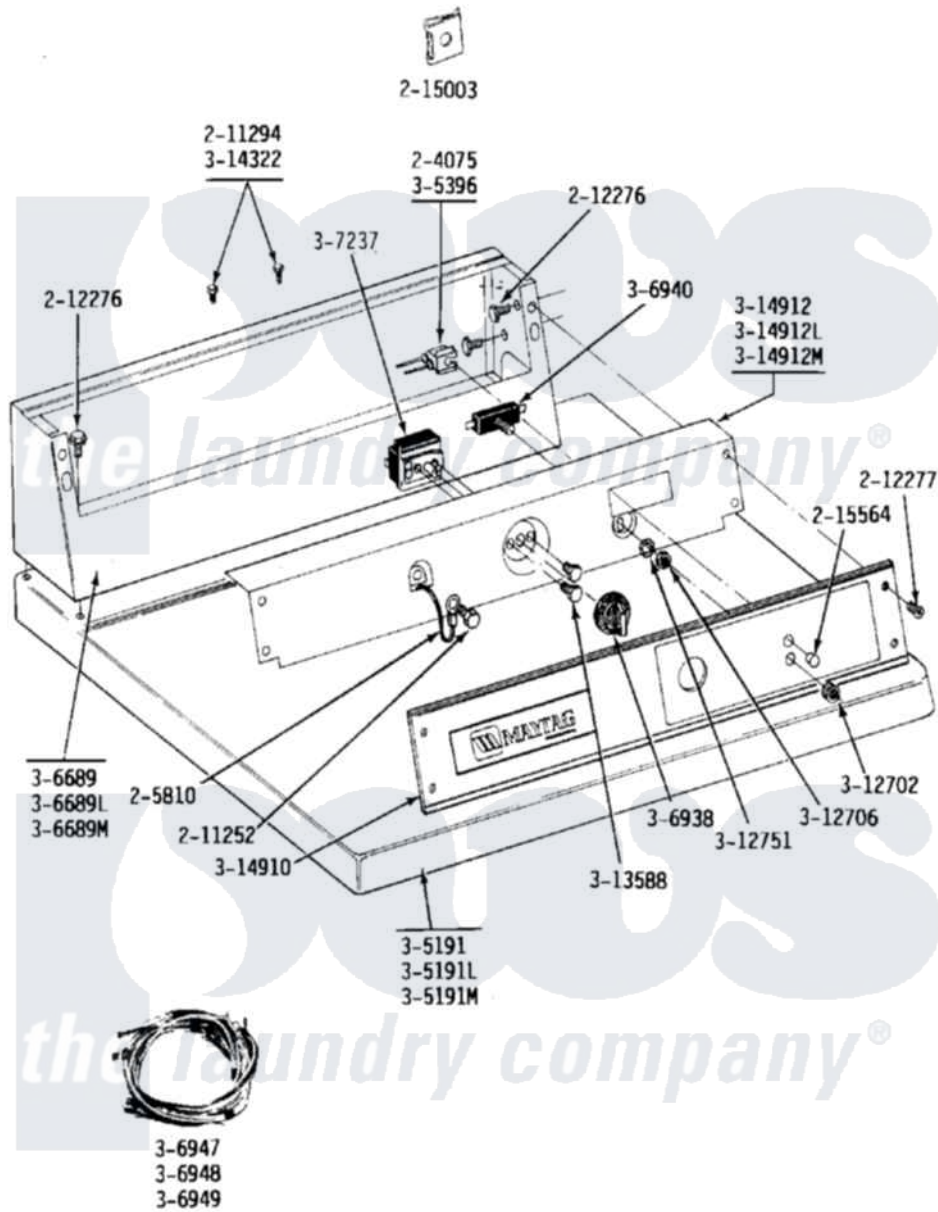

Maytag DE24CS 01 - CS CONTROL PANEL

Maytag [Commercial Maytag DE24CS Dryer Parts](#) Parts Diagram 01 - CS CONTROL PANEL
 Click on the part number to view part

Item	Original Part Number	Replaced By	Status	Part Description
001	204075		Not Available	PILOT LAMP (DG MODELS ONLY)
002	205810			Wire, Ground
003	211252			Screw, Ground Wire
004	211294	90767		Screw, 8A X 3/8 HeX Washer Head Tapping
005	212276	W10116760		Screw
006	212277			Screw, No.8 X 1/2 Inch
007	215003			Fastener, Panel And Bracket
008	215564			Lens, Indicator Light
009	Y305191		Not Available	TOP COVER-WHITE
010	NLA		Not Available	TOP COVER-ALMOND
011	NLA		Not Available	TOP COVER-HARVEST WHEAT
012	Y305396		Not Available	LAMP, INDICATOR
013	NLA		Not Available	CONTROL COVER (WHT)
014	NLA		Not Available	CONTROL COVER ASSY----NA

015	NLA		Not Available	CONTROL COVER ASSY
016	306938			Knob, Selector Switch
017	307237	W10327105		Switch, Cycle Selection
018	306940	W10149462		Switch, Push-To-Start
020	NLA		Not Available	MAIN WIRE HARNESS - DE
021	NLA		Not Available	MAIN WIRE HARNESS - DE
022	Y312702			Knurled Nut, Start Switch
023	Y312706	422617		Nut
024	312751			Lockwasher, Start Switch
025	Y313588	488234		Screw 8-32 X 1/4
026	Y314322	211251		Screw, Transformer
027	NLA		Not Available	CONTROL PANEL COMMERCIAL DRYER
028	314912		Not Available	BRACKET, CONTROL PANEL (WHT)
029	NLA		Not Available	BACK UP PLATE-ALMOND
030	NLA		Not Available	BACK UP PLATE-HARVEST WHEAT