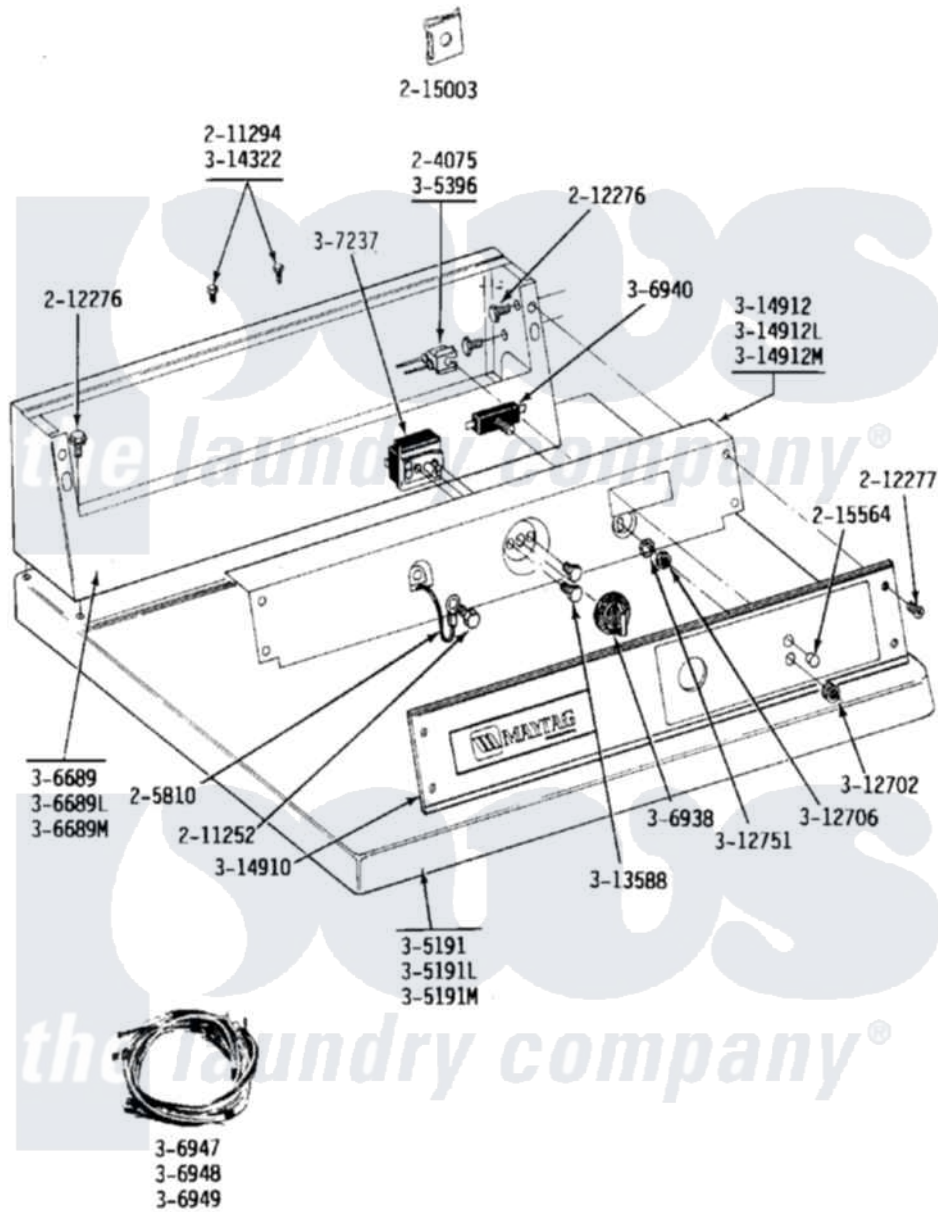

# Maytag DE24CS 04 - FRONT VIEW

Maytag [Commercial Maytag DE24CS Dryer Parts](#) Parts Diagram 04 - FRONT VIEW  
 Click on the part number to view part

Item	Original Part Number	Replaced By	Status	Part Description
001	<a href="#">Y052740</a>	<a href="#">62739</a>		Nut, Lock
002	203188		Not Available	TIMER ACCESS DOOR (WHT)
003	203188L		Not Available	ACCESS DOOR-ALMOND
004	203188M		Not Available	ACCESS DOOR-HARVEST WHEAT
005	NLA		Not Available	MTG. STRAP---NA
006	<a href="#">204439</a>			Screw And Fstner Assembly
007	<a href="#">204445</a>			Screw And Fastener Assembly
008	205423	<a href="#">208883</a>		Coin Box K
009	205423L	<a href="#">208883</a>		Coin Box K
010	205423M	<a href="#">208883</a>		Coin Box K
011	NLA		Not Available	MAYTAG COIN SLIDE
012	206956	<a href="#">22001405</a>		Case, Coin Slide
013	206956L	<a href="#">22001405</a>		Case, Coin Slide
014	206956M	<a href="#">22001405</a>		Case, Coin Slide
015	<a href="#">211201</a>	<a href="#">00767</a>		Screw, 8A X 3/8 HeX Washer