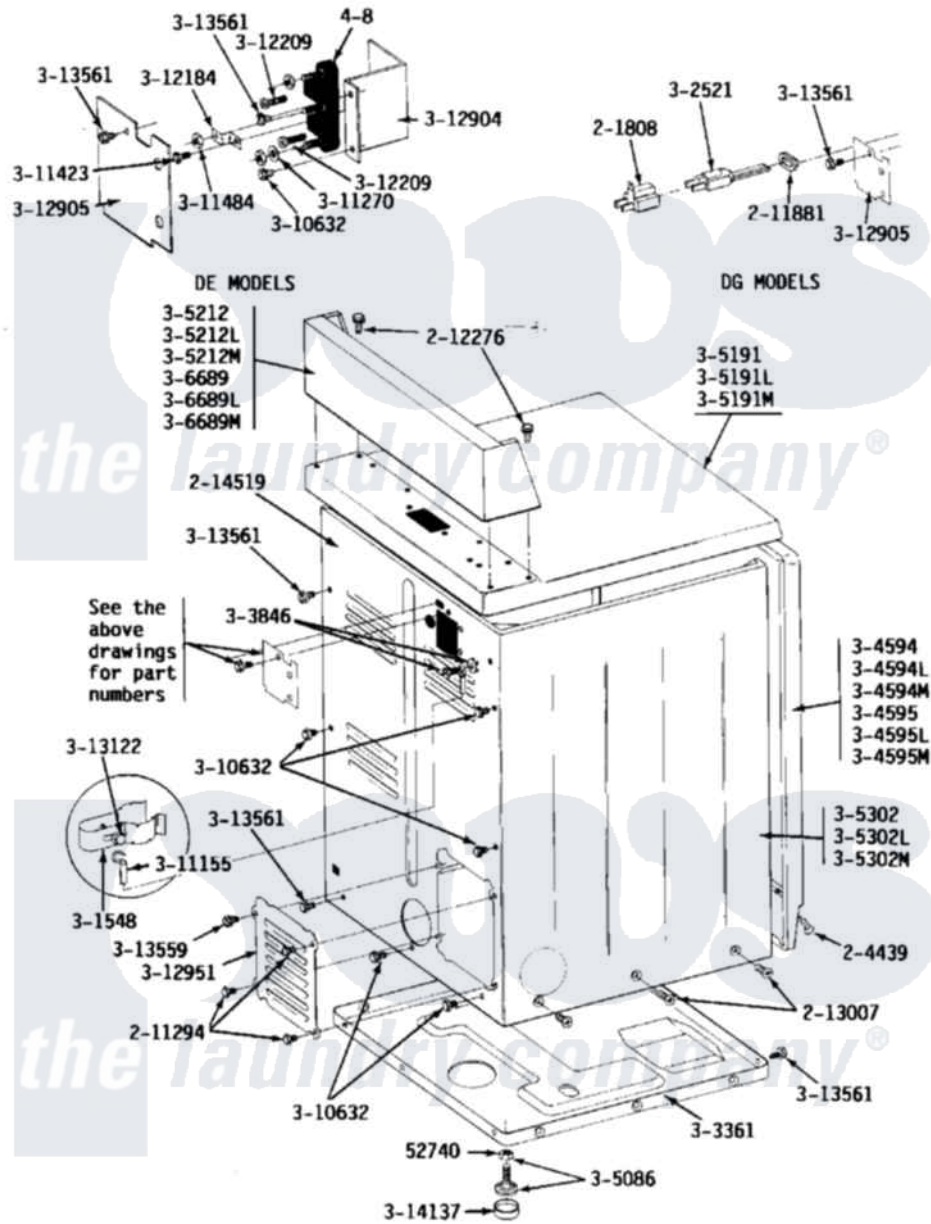

Maytag DE24CS 05 - REAR VIEW

Maytag Commercial Maytag DE24CS Dryer Parts Parts Diagram 05 - REAR VIEW
 Click on the part number to view part

Item	Original Part Number	Replaced By	Status	Part Description
001	Y052740	62739		Nut, Lock
002	Y201808			Converter
003	204439			Screw And Fstner Assembly
004	211294	90767		Screw, 8A X 3/8 HeX Washer Head Tapping
005	211881			Grommet, Cord Part Not Used-Gas Models Only
006	212276	W10116760		Screw
007	213007			Xfor Cabinet See Cabinet, Back
008	214519			LABEL, ELECTRICAL INSTR. PART NOT USED-GAS MODELS ONLY
009	301548			Clamp, Ground Wire
010	302521		Not Available	CORD, POWER PART NOT USED-GAS MODELS ONLY
011	Y303361		Not Available	BASE ASSY. (UPPER & LOWER)
012	NLA		Not Available	SCREW & WASHER ASSY.

013	NLA		Not Available	FRONT PANEL-WHITE
014	NLA		Not Available	FRONT PANEL-ALMOND
015	NLA		Not Available	FRONT PANEL-HARVEST WHEAT
016	Y305086			Adjustable Leg And Nut
017	305168	33002916		Power Cord, Canadian 240V
018	Y305191		Not Available	TOP COVER-WHITE
019	NLA		Not Available	TOP COVER-ALMOND
020	NLA		Not Available	TOP COVER-HARVEST WHEAT
021	NLA		Not Available	CONSOLE-WHITE
022	NLA		Not Available	CONSOLE-ALMOND
023	NLA		Not Available	CONSOLE-HARVEST WHEAT
024	NLA		Not Available	CABINET-WHITE
025	NLA		Not Available	CABINET-ALMOND
026	NLA		Not Available	CABINET-HARVEST WHEAT
027	NLA		Not Available	CONTROL COVER (WHT)
028	NLA		Not Available	CONTROL COVER ASSY----NA
029	NLA		Not Available	CONTROL COVER ASSY
030	Y310632	1163839		Screw
031	311155			Ground Wire And Clamp
032	Y311270			Washer, Terminal Block
033	Y311423	489483		Screw 10-32 X 1/2
034	311484	112432		Nut
035	Y312184			Strap, Grounding
036	Y312209	W10001200		Screw
037	Y312904			Bracket, Terminal Block
038	Y312905		Not Available	COVER, TERMINAL
039	Y312951		Not Available	ACCESS COVER, BACK
040	313122			Screw - Baffle To Tumbler
041	Y313559			Screw
042	Y313561			Screw----NA
043	Y314137			Foot, Rubber
044	400008			Block, Terminal