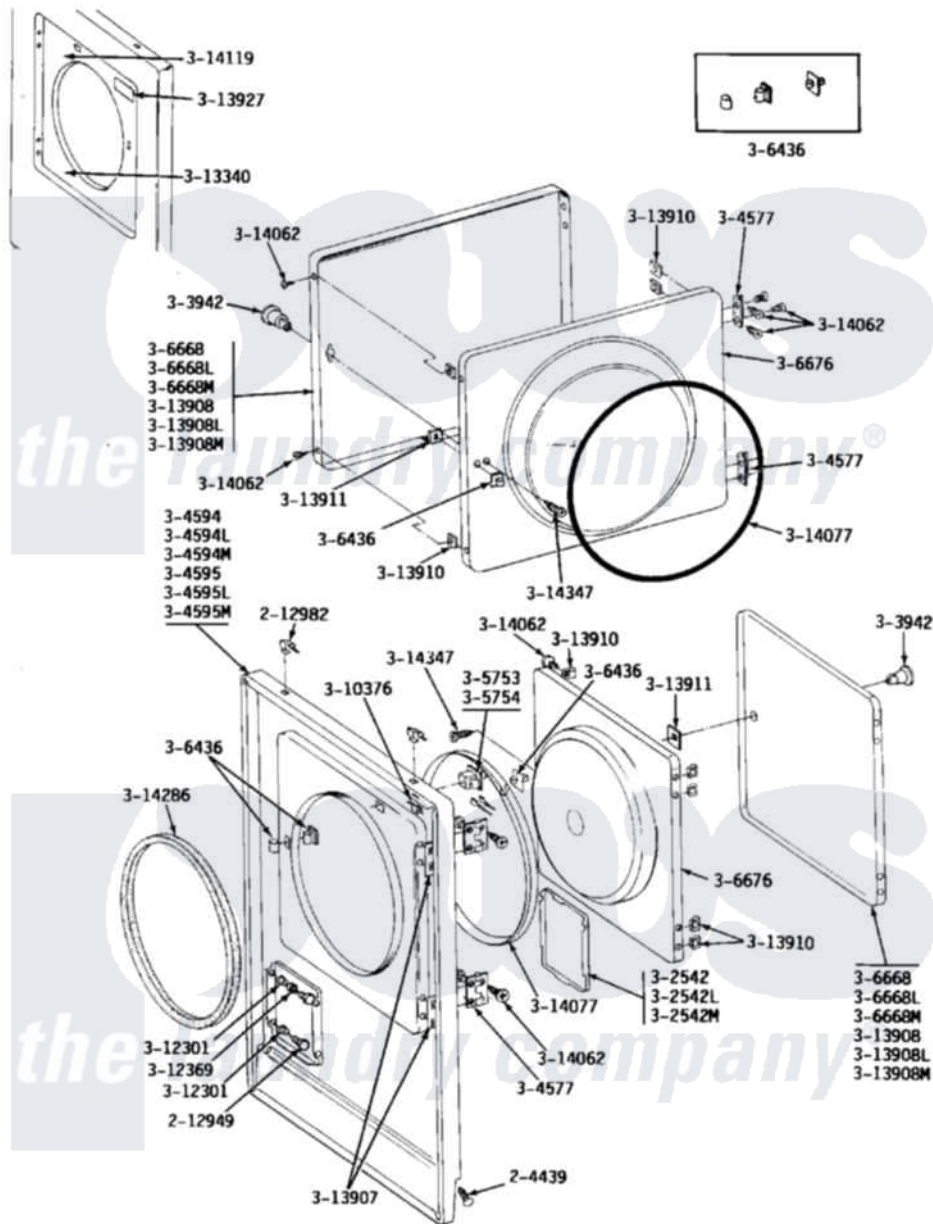

Maytag DE24CS 06 - FRONT PANEL & DOOR ASSEMBLY

Maytag Commercial Maytag DE24CS Dryer Parts Parts Diagram 06 - FRONT PANEL & DOOR ASSEMBLY
 Click on the part number to view part

| Item | Original Part Number | Replaced By | Status | Part Description |
|------|-------------------------|---------------------------|---------------|---------------------------|
| 001 | 204439 | | | Screw And Fstner Assembly |
| 002 | 212949 | 22001866 | | Screw, Relay |
| 003 | 212982 | 22001650 | | Fastener, Spring |
| 004 | NLA | | Not Available | ACCESS DOOR (WHITE) |
| 005 | NLA | | Not Available | ACCESS DOOR-ALMOND |
| 006 | NLA | | Not Available | ACCESS DOOR-HARVEST WHEAT |
| 007 | NLA | | Not Available | KNOB AND SCREW |
| 008 | NLA | | Not Available | FRONT PANEL-WHITE |
| 009 | NLA | | Not Available | FRONT PANEL-ALMOND |
| 010 | NLA | | Not Available | FRONT PANEL-HARVEST WHEAT |
| 011 | Y304577 | 33001230 | | Hinge, Door |
| 012 | Y305753 | W10169313 | | Switch-Dor |
| 013 | 306436 | | | Door Latch Kit--W |
| 014 | Y306668 | | | DOOR (WHT) |
| 015 | NLA | | Not Available | DOOR-ALMOND |