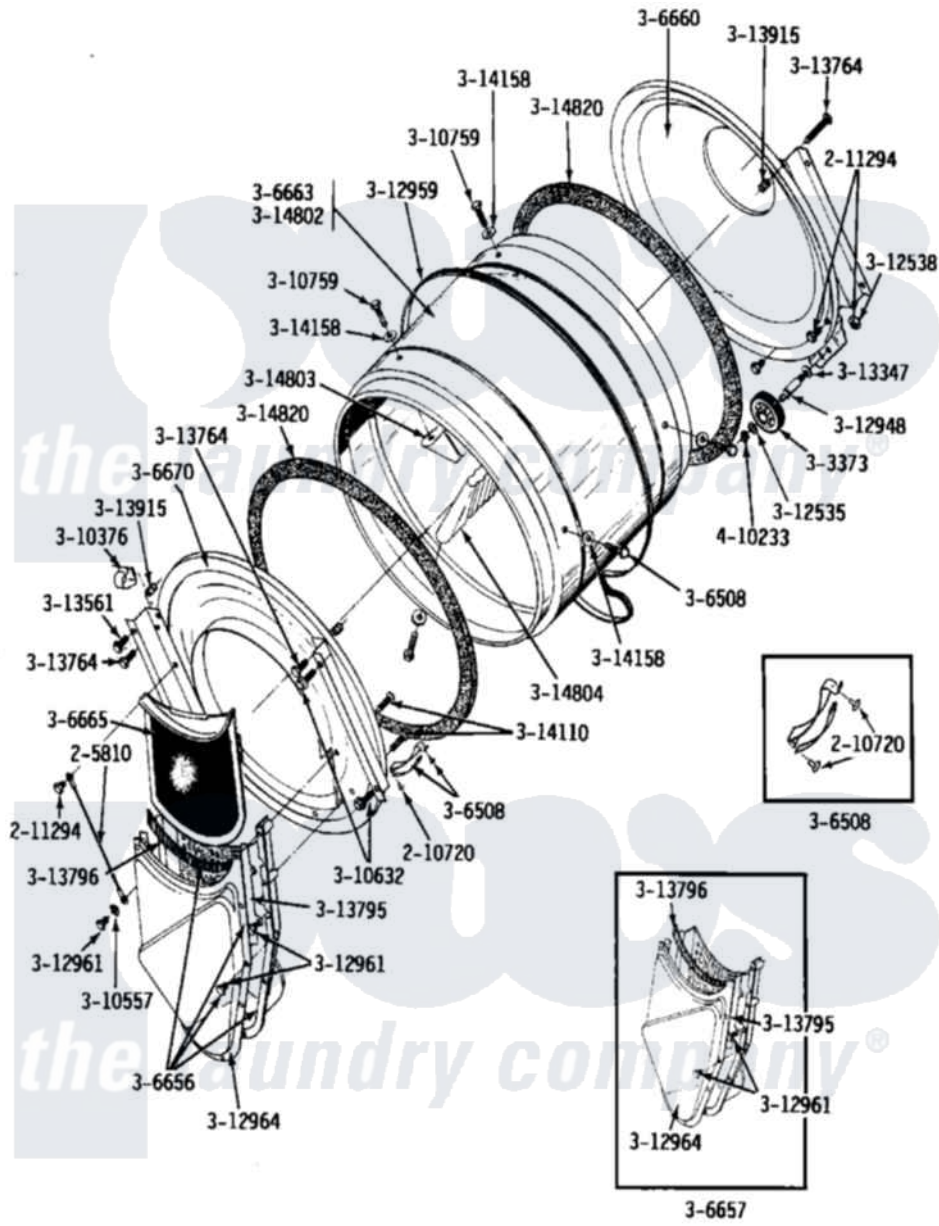

Maytag DE24CS 07 - LINT SCREEN, TUMBLER (FRONT & BACK)

Maytag Commercial Maytag DE24CS Dryer Parts Parts Diagram 07 - LINT SCREEN, TUMBLER (FRONT & BACK)
 Click on the part number to view part

Item	Original Part Number	Replaced By	Status	Part Description
001	205810			Wire, Ground
002	210720			Rivet, Bearing To Tumbler Frnt
003	211294	90767		Screw, 8A X 3/8 HeX Washer Head Tapping
004	Y303373	12001541		Drum Roller/Washer Assembly--W
005	306508			Tumbler Bearing Kit ----W
006	306656		Not Available	OUTLET DUCT & GRID ASSEMBLY
007	306657		Not Available	OUTLET DUCT & GRID
008	Y306660	33001106		Back, Tumbler
009	306663		Not Available	TUMBLER W/BAFFLES
010	Y306665	33001003		Screen, Lint
011	NLA		Not Available	TUMBLER FRONT----NA
012	Y310376			Clip, Door Switch Harness
013	310557			Washer
014	Y310632	1163839		Screw

015	Y310759		Screw, Tumbler Baffles
016	312535		Washer, Vault Mounting Brk.
017	312538	33001443	Nut, Hex
018	Y312948	6-3129480	Shaft- Tumbler
019	Y312959		Poly "V" Belt For Tumbler
020	Y312961	W10116751	Screw
021	Y312964	Not Available	OUTLET DUCT - OUTER HALF
022	Y313347	312535	Washer, Vault Mounting Brk.
023	Y313561		Screw----NA
024	NLA	Not Available	SCREW
025	Y313795		Guide For Lint Screen
026	Y313796		Lint Seal
027	NLA	Not Available	COVER, THREAD
028	Y314110	33002917	Screw, No.10-16
029	314158		Washer, Baffle To Tumbler
030	314802	Not Available	TUMBLER W/OUT BAFFLES
031	314803	33001012	Baffle
032	314803	33001012	Baffle
033	314804	33001004	Baffle, Tall
034	314820		Seal, Tumbler
035	410233	9703438	Ring-Retrn