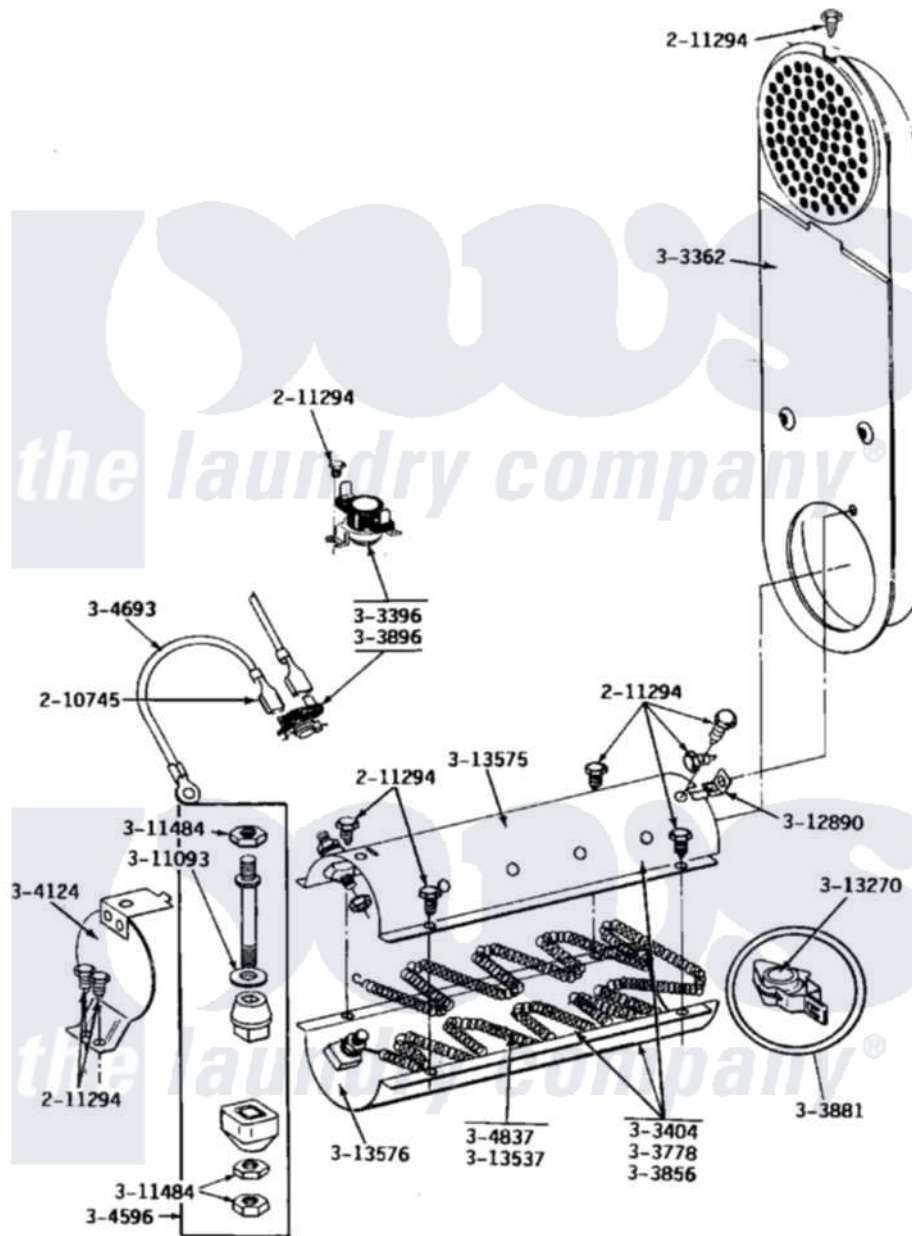

Maytag DE24CS 08 - INLET DUCT & HEATER ASSEMBLY

Maytag [Commercial Maytag DE24CS Dryer Parts](#) Parts Diagram 08 - INLET DUCT & HEATER ASSEMBLY
 Click on the part number to view part

Item	Original Part Number	Replaced By	Status	Part Description
001	210745			Wire Terminal
002	211294	90767		Screw, 8A X 3/8 HeX Washer Head Tapping
003	Y303362			Inlet Duct Assembly - DE
004	303396			Thermostat, Hi-Limit
005	Y303404			Heater Assembly Complete
006	Y303778			Heater Assembly Complete
007	Y303856		Not Available	HEATER ASSY. COMPLETE (208V)
008	Y303881			Clip And Insulator Assembly
009	303896			Hi-Limit Thermostat-Canada
010	304124		Not Available	HEATER SHIELD
011	Y304596			Terminal Insulator Assembly
012	Y304693			Jumper Wire
013	Y304837	W10116793		Element
014	311093			Washer, Terminal Connection
015	311484	112432		Nut

016	Y312890		Retainer, Heater Chamber
017	Y313270		Insulator For Heater Elemen
018	Y313537		Heater Element 240 Volt
019	Y313575	Not Available	HEATER CHAMBER, TOP
020	Y313576		Heater Chamber, Bottom