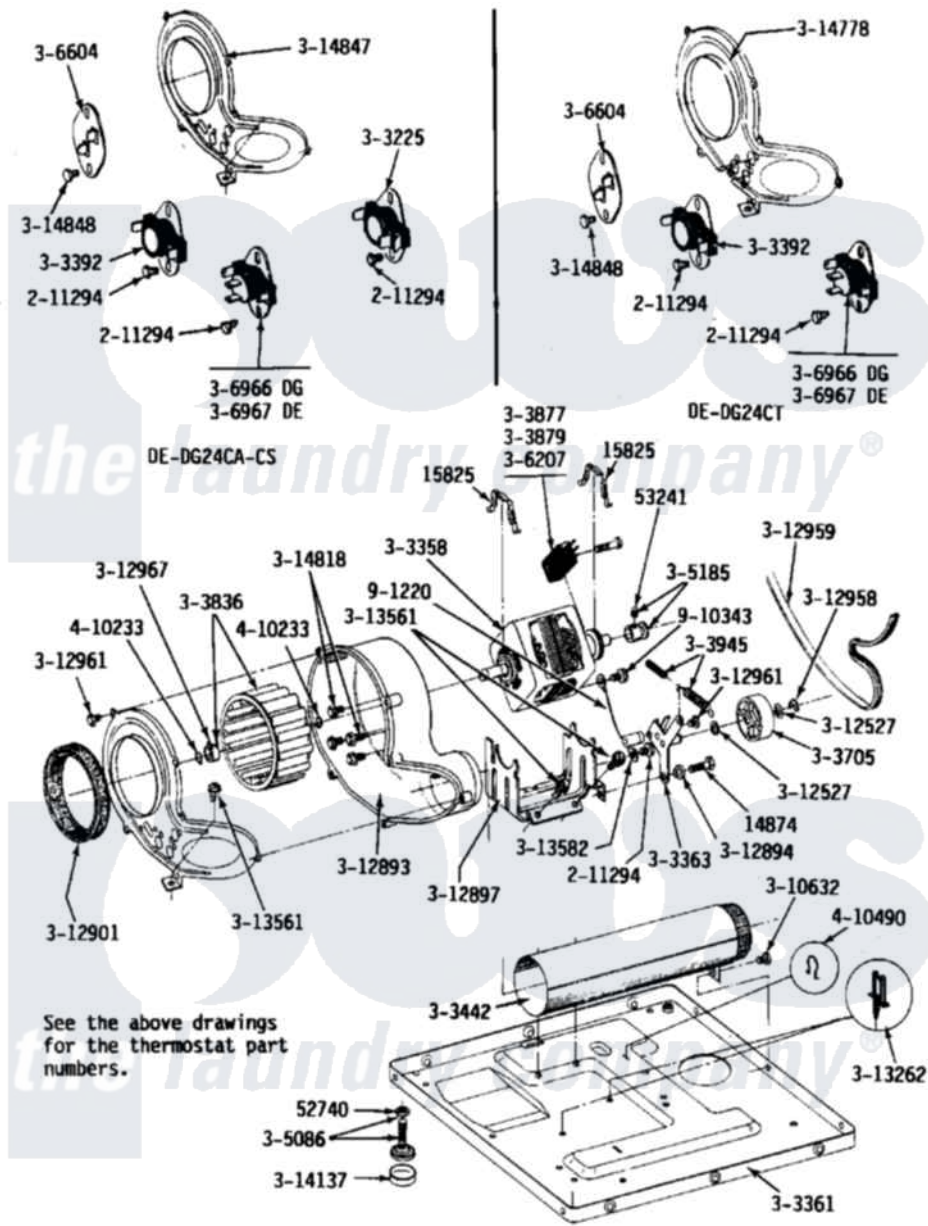

Maytag DE24CS 09 - MOTOR, BLOWER, BASE FRAME & THERMOSTATS

Maytag [Commercial Maytag DE24CS Dryer Parts](#) Parts Diagram 09 - MOTOR, BLOWER, BASE FRAME & THERMOSTATS

[Click on the part number to view part](#)

Item	Original Part Number	Replaced By	Status	Part Description
001	Y014874			Screw, Idler Arm And Sleeve
002	Y015825			Clip, Motor To Motor Support
003	Y052740	62739		Nut, Lock
004	Y053241			Set Screw, Motor Pulley
005	211294	90767		Screw, 8A X 3/8 HeX Washer Head Tapping
006	Y303225			Thermostat, Permanent Press
007	Y303358	W10410999		Motor-Drive
008	Y303361		Not Available	BASE ASSY. (UPPER & LOWER)
009	Y303363	6-3033630		Idler Arm
010	303392			Thermostat, Cycling
011	Y303442			EXHAUST DUCT ASSEMBLY
012	Y303705	6-3037050		Pulley- ID
013	Y303836			Blower Wheel Assembly And Clamp
				SWITCH, MOTOR EXTERNAL

014	Y303877		Not Available	START No.303358-2, No.303358-4, 303358-7
015	Y303879			Switch, Motor External Start
016	Y303945			IDLER SPRING ASSY. W/PLUG
017	Y305086			Adjustable Leg And Nut
018	Y305185	6-3051850		Pulley- MO
019	NLA		Not Available	SWITCH, MOTOR START- PROD.
020	NLA		Not Available	WIRE
021	306604			Cut-Off, Thermal Part Not Used
022	306966			Thermostat, Multi-Temp Part Not Used Mdg26ct-MN Only
023	306967			Thermostat, Multi-Temp Part Not Used Mde26ct-MN Only
024	Y310632	1163839		Screw
025	Y312527			Washer, Idler Shaft
026	Y312893			Housing, Blower
027	Y312894	315772		Sleeve, Idler Arm
028	NLA		Not Available	SUPPORT, MOTOR
029	Y312901			Seal, Housing Cover
030	312958	354987		Ring, Retaining
031	Y312959			Poly "V" Belt For Tumbler
032	Y312961	W10116751		Screw
033	312967			Clamp, Blower Housing
034	Y313262	W10116752		Retainer-
035	Y313561			Screw----NA
036	Y313582	W10116756		Spacer
037	Y314137			Foot, Rubber
038	314818	1163839		Screw
039	314847			COVER, BLOWER HOUSING
040	NLA		Not Available	SCREW
041	410233	9703438		Ring-Retrn
042	901220			Ground Wire
043	910343	488234		Screw 8-32 X 1/4