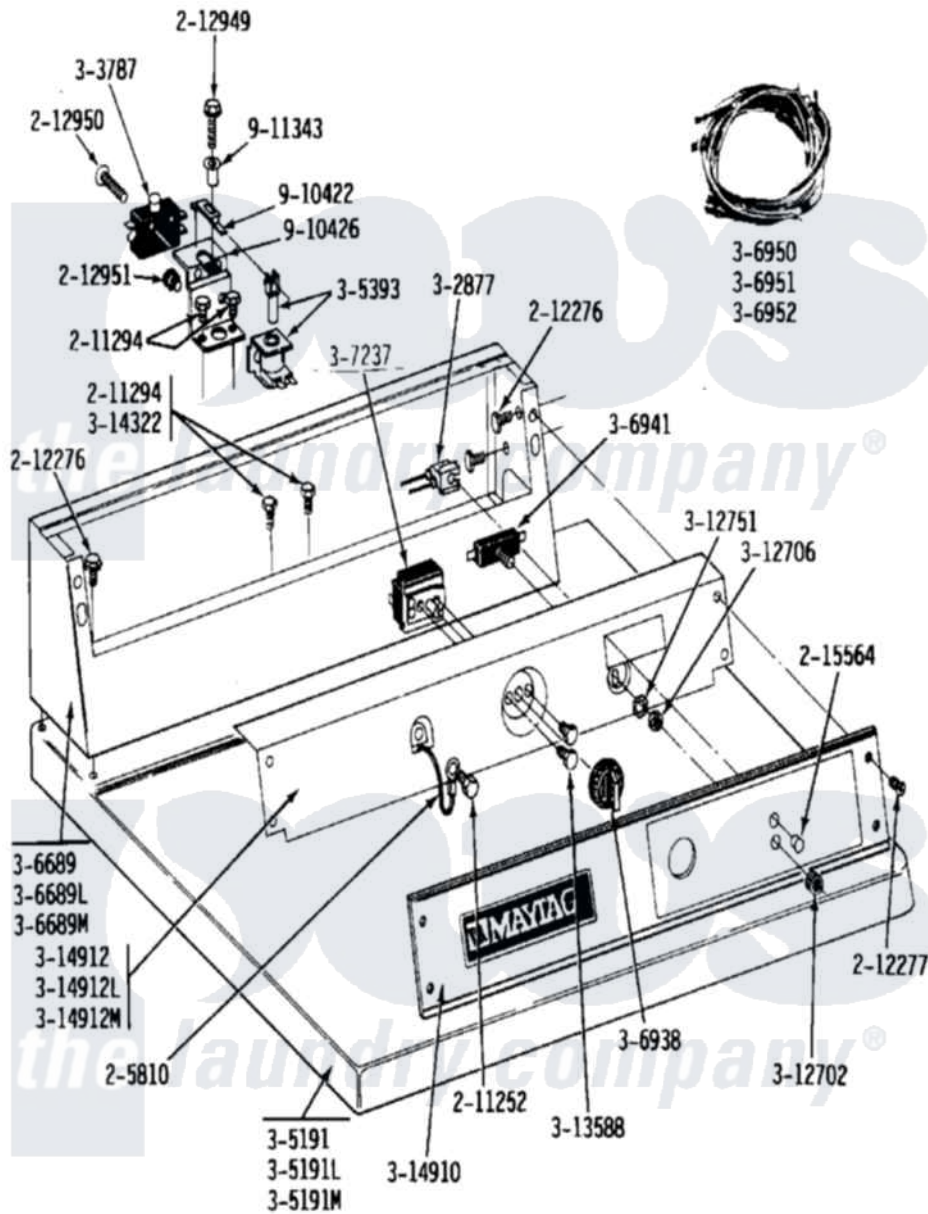

Maytag DE24CT 01 - CT CONTROL PANEL

Maytag [Commercial Maytag DE24CT Dryer Parts](#) Parts Diagram 01 - CT CONTROL PANEL
 Click on the part number to view part

Item	Original Part Number	Replaced By	Status	Part Description
001	205810			Wire, Ground
002	211252			Screw, Ground Wire
003	211294	90767		Screw, 8A X 3/8 HeX Washer Head Tapping
004	212276	W10116760		Screw
005	212277			Screw, No.8 X 1/2 Inch
006	212949	22001866		Screw, Relay
007	212950	M0227520		Screw-Tc No.6-32 X 13/16", Preform SwiTch
008	212951			Screw, No.6-32 X 1/4 Inch
009	215003			Fastener, Panel And Bracket
010	215564			Lens, Indicator Light
011	NLA		Not Available	PILOT LIGHT
012	Y303787		Not Available	SWITCH FOR RELAY
013	Y305191		Not Available	TOP COVER-WHITE
014	NLA		Not Available	TOP COVER-ALMOND
015	NLA		Not Available	TOP COVER-HARVEST

015	NLA	Not Available	WHEAT
016	NLA	Not Available	CONTROL COVER (WHT)
017	NLA	Not Available	CONTROL COVER ASSY--- NA
018	NLA	Not Available	CONTROL COVER ASSY
019	306938		Knob, Selector Switch
020	307237	W10327105	Switch, Cycle Selection
021	306941	W10149462	Switch, Push-To-Start
023	NLA	Not Available	MAIN WIRE HARNESS - DE
024	NLA	Not Available	MAIN WIRE HARNESS - DE
025	Y312702		Knurled Nut, Start Switch
026	Y312706	422617	Nut
027	312751		Lockwasher, Start Switch
028	Y313588	488234	Screw 8-32 X 1/4
029	Y314322	211251	Screw, Transformer
030	NLA	Not Available	CONTROL PANEL COMMERCIAL DRYER
031	314912	Not Available	BRACKET, CONTROL PANEL (WHT)
032	NLA	Not Available	BACK UP PLATE-ALMOND
033	NLA	Not Available	BACK UP PLATE-HARVEST WHEAT
034	NLA	Not Available	SPRING LEVER FOR RELAY
035	NLA	Not Available	RELAY BRACKET
036	NLA	Not Available	SPACER FOR ADVANCE RELAY