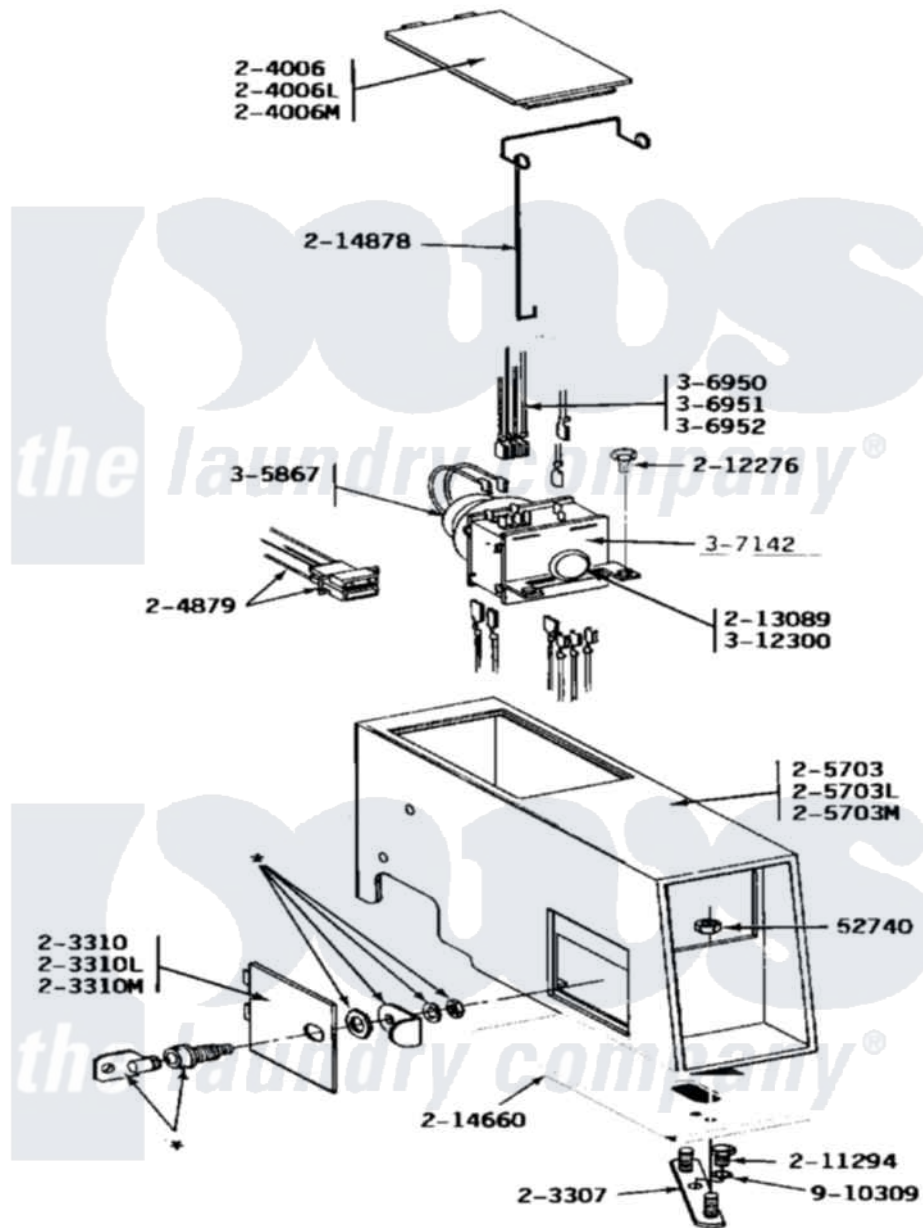

Maytag DE24CT 02 - CT CONTROL PANEL/TIMER

Maytag Commercial Maytag DE24CT Dryer Parts Parts Diagram 02 - CT CONTROL PANEL/TIMER
 Click on the part number to view part

Item	Original Part Number	Replaced By	Status	Part Description
001	Y052740	62739		Nut, Lock
002	NLA		Not Available	MTG. STRAP---NA
003	NLA		Not Available	ACCESS DOOR (WHITE)
004	NLA		Not Available	ACCESS DOOR-ALMOND
005	NLA		Not Available	ACCESS DOOR-HARVEST WHEAT
006	NLA		Not Available	ACCESS DOOR (WHITE)
007	NLA		Not Available	ACCESS DOOR-ALMOND
008	NLA		Not Available	ACCESS DOOR-HARVEST WHEAT
009	NLA		Not Available	HARNES FOR TICKET CONTROL
010	NLA		Not Available	OUTER CASE-WHITE
011	NLA		Not Available	OUTER CASE-ALMOND
012	NLA		Not Available	OUTER CASE-HARVEST WHEAT
013	211294	90767		Screw, 8A X 3/8 HeX Washer Head Tapping

014	212276	W10116760	Screw
015	213089		Knob For Timer
016	214660		Gasket, Control Center
017	214878		Latch For Access Door
018	NLA	Not Available	TIMER MOTOR
020	NLA	Not Available	MAIN WIRE HARNESS - DE
021	NLA	Not Available	MAIN WIRE HARNESS - DE
022	307142		Timer With Knob And Pin
023	Y312300		Groov-Pin
024	910309		Washer, Mounting Strap