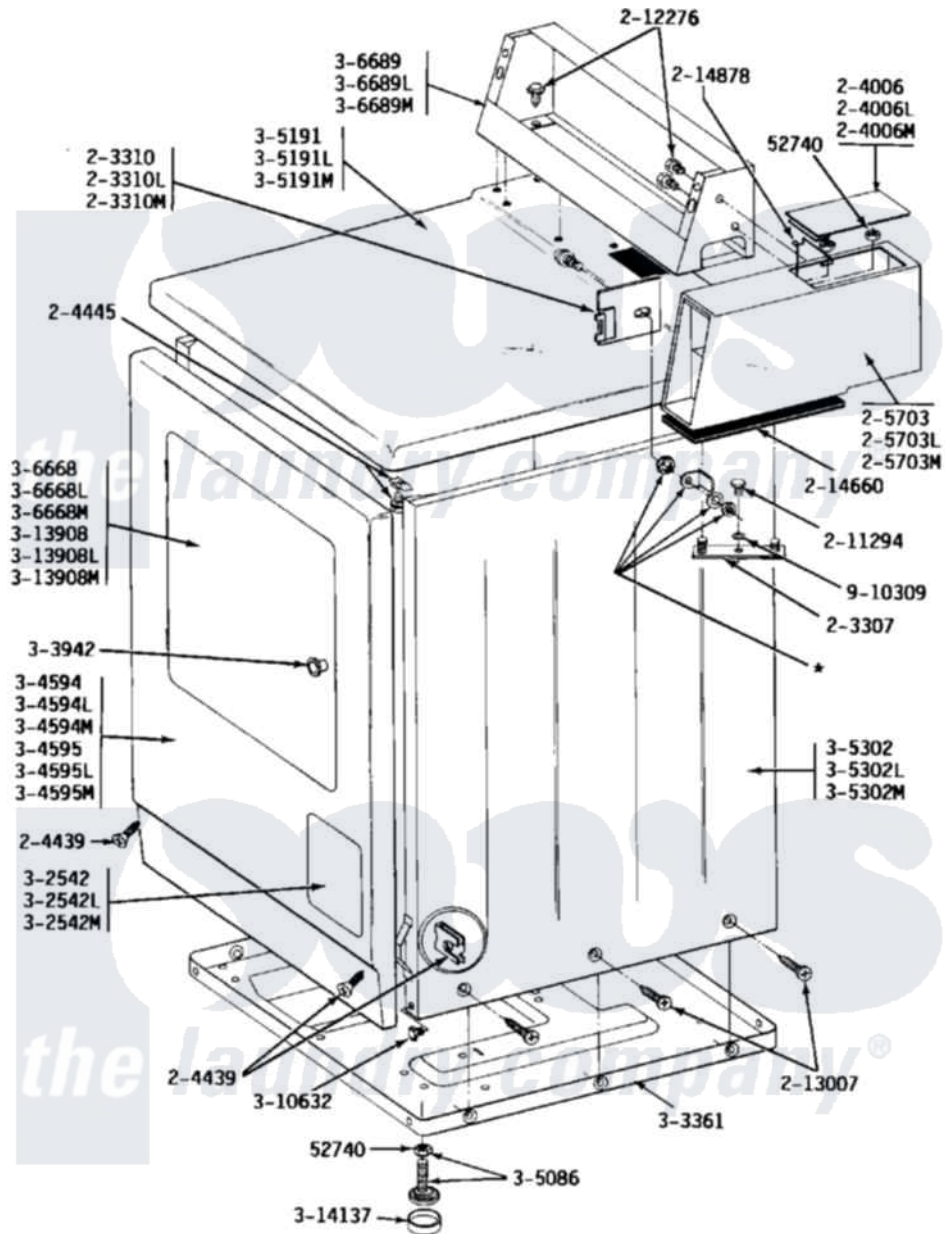

Maytag DE24CT 04 - FRONT VIEW

Maytag [Commercial Maytag DE24CT Dryer Parts](#) Parts Diagram 04 - FRONT VIEW
 Click on the part number to view part

Item	Original Part Number	Replaced By	Status	Part Description
001	Y052740	62739		Nut, Lock
002	NLA		Not Available	MTG. STRAP---NA
003	NLA		Not Available	ACCESS DOOR (WHITE)
004	NLA		Not Available	ACCESS DOOR-ALMOND
005	NLA		Not Available	ACCESS DOOR-HARVEST WHEAT
006	NLA		Not Available	ACCESS DOOR (WHITE)
007	NLA		Not Available	ACCESS DOOR-ALMOND
008	NLA		Not Available	ACCESS DOOR-HARVEST WHEAT
009	204439			Screw And Fstner Assembly
010	204445			Screw And Fastener Assembly
011	NLA		Not Available	OUTER CASE-WHITE
012	NLA		Not Available	OUTER CASE-ALMOND
013	NLA		Not Available	OUTER CASE-HARVEST WHEAT
014	211294	90767		Screw, 8A X 3/8 HeX Washer Head Tapping

015	212276	W10116760	Screw
016	213007		Xfor Cabinet See Cabinet, Back
017	214660		Gasket, Control Center
018	214878		Latch For Access Door
022	Y303361	Not Available	BASE ASSY. (UPPER & LOWER)
023	NLA	Not Available	KNOB AND SCREW
027	NLA	Not Available	FRONT PANEL-WHITE
028	NLA	Not Available	FRONT PANEL-ALMOND
029	NLA	Not Available	FRONT PANEL-HARVEST WHEAT
030	Y305086		Adjustable Leg And Nut
031	Y305191	Not Available	TOP COVER-WHITE
032	NLA	Not Available	TOP COVER-ALMOND
033	NLA	Not Available	TOP COVER-HARVEST WHEAT
034	NLA	Not Available	CABINET-WHITE
035	NLA	Not Available	CABINET-ALMOND
036	NLA	Not Available	CABINET-HARVEST WHEAT
037	Y306668		DOOR (WHT)
038	NLA	Not Available	DOOR-ALMOND
039	NLA	Not Available	DOOR-HARVEST WHEAT
040	NLA	Not Available	CONTROL COVER (WHT)
041	NLA	Not Available	CONTROL COVER ASSY----NA
042	NLA	Not Available	CONTROL COVER ASSY
043	Y310632	1163839	Screw
044	Y313908		DOOR PANEL-WHITE
045	NLA	Not Available	DOOR PANEL-ALMOND
046	NLA	Not Available	DOOR PANEL-HARVEST WHEAT
047	Y314137		Foot, Rubber
048	910309		Washer, Mounting Strap