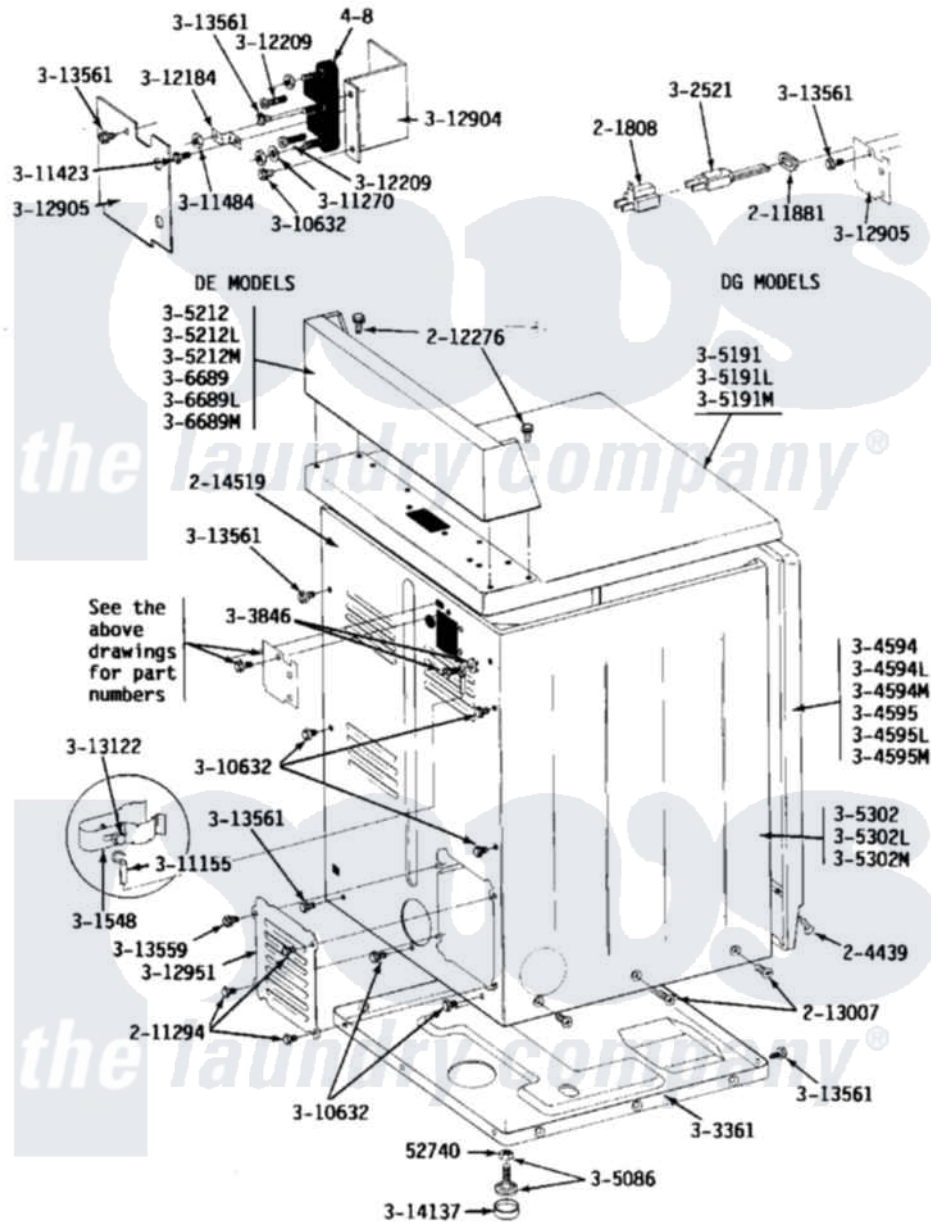

Maytag DE24CT 05 - REAR VIEW

Maytag Commercial Maytag DE24CT Dryer Parts Parts Diagram 05 - REAR VIEW
 Click on the part number to view part

Item	Original Part Number	Replaced By	Status	Part Description
001	Y052740	62739		Nut, Lock
002	Y201808			Converter
003	204439			Screw And Fstner Assembly
004	211294	90767		Screw, 8A X 3/8 HeX Washer Head Tapping
006	212276	W10116760		Screw
007	213007			Xfor Cabinet See Cabinet, Back
008	214519			LABEL, ELECTRICAL INSTR. PART NOT USED-GAS MODELS ONLY
009	301548			Clamp, Ground Wire
011	Y303361		Not Available	BASE ASSY. (UPPER & LOWER)
012	NLA		Not Available	SCREW & WASHER ASSY.
016	NLA		Not Available	FRONT PANEL-WHITE
017	NLA		Not Available	FRONT PANEL-ALMOND
018	NLA		Not Available	FRONT PANEL-HARVEST WHEAT

019	Y305086		Adjustable Leg And Nut
020	305168	33002916	Power Cord, Canadian 240V
021	Y305191		Not Available TOP COVER-WHITE
022	NLA		Not Available TOP COVER-ALMOND
023	NLA		Not Available TOP COVER-HARVEST WHEAT
027	NLA		Not Available CABINET-WHITE
028	NLA		Not Available CABINET-ALMOND
029	NLA		Not Available CABINET-HARVEST WHEAT
030	NLA		Not Available CONTROL COVER (WHT)
031	NLA		Not Available CONTROL COVER ASSY----NA
032	NLA		Not Available CONTROL COVER ASSY
033	Y310632	1163839	Screw
034	311155		Ground Wire And Clamp
035	Y311270		Washer, Terminal Block
036	Y311423	489483	Screw 10-32 X 1/2
037	311484	112432	Nut
038	Y312184		Strap, Grounding
039	Y312209	W10001200	Screw
040	Y312904		Bracket, Terminal Block
041	Y312905		Not Available COVER, TERMINAL
042	Y312951		Not Available ACCESS COVER, BACK
043	313122		Screw - Baffle To Tumbler
044	Y313559		Screw
045	Y313561		Screw----NA
046	Y314137		Foot, Rubber
047	400008		Block, Terminal