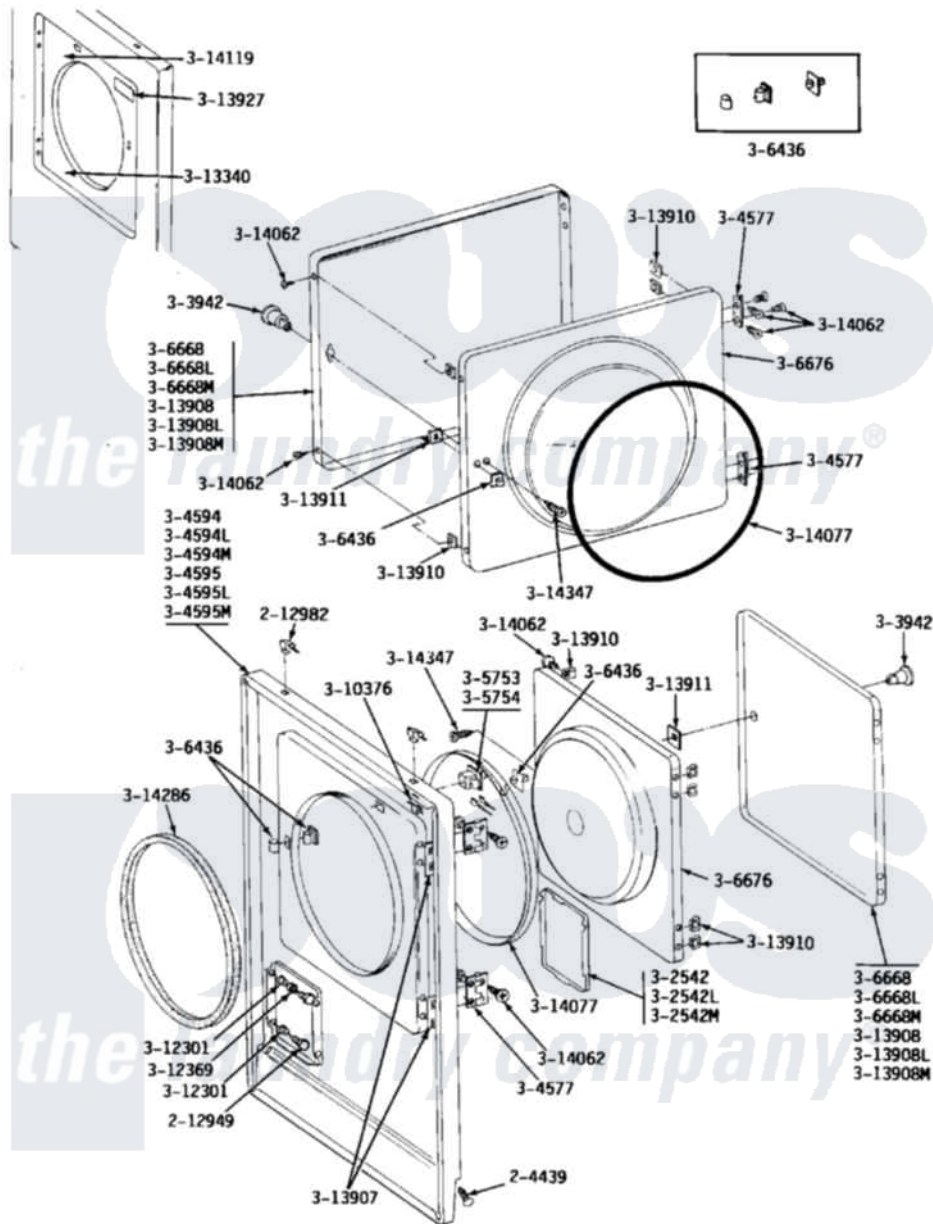

Maytag DE24CT 06 - FRONT PANEL & DOOR ASSEMBLY

Maytag [Commercial Maytag DE24CT Dryer Parts](#) Parts Diagram 06 - FRONT PANEL & DOOR ASSEMBLY
 Click on the part number to view part

Item	Original Part Number	Replaced By	Status	Part Description
001	204439			Screw And Fstner Assembly
002	212949	22001866		Screw, Relay
003	212982	22001650		Fastener, Spring
004	NLA		Not Available	ACCESS DOOR (WHITE)
005	NLA		Not Available	ACCESS DOOR-ALMOND
006	NLA		Not Available	ACCESS DOOR-HARVEST WHEAT
007	NLA		Not Available	KNOB AND SCREW
011	NLA		Not Available	FRONT PANEL-WHITE
012	NLA		Not Available	FRONT PANEL-ALMOND
013	NLA		Not Available	FRONT PANEL-HARVEST WHEAT
014	Y304577	33001230		Hinge, Door
015	Y305753	W10169313		Switch-Dor
016	Y305754	W10169313		Switch-Dor
017	306436			Door Latch Kit--W
018	Y306668			DOOR (WHT)

019	NLA	Not Available	DOOR-ALMOND
020	NLA	Not Available	DOOR-HARVEST WHEAT
021	NLA	Not Available	INNER DOOR WITH KNOB
022	Y310376		Clip, Door Switch Harness
023	NLA	Not Available	BUSHING FOR ACCESS STUD
024	312369		Sleeve, Access Panel Stud Part Not Used
025	Y313340		LABEL, LINT SCREEN INSTRUCTION
026	Y313907		Fastener, Twin
027	Y313908		DOOR PANEL-WHITE
028	NLA	Not Available	DOOR PANEL-ALMOND
029	NLA	Not Available	DOOR PANEL-HARVEST WHEAT
030	Y313910		Clip, Door Liner To Outer Panel
031	Y313911		Door Strike Retainer
032	Y313927		INSTRUCTION LABEL
033	Y314062		Screw, Door Hinge And Panel
034	314077		Door Seal
035	NLA	Not Available	GAS IGNITION LABEL
036	314286		Seal For Front Panel
037	NLA	Not Available	SCREW FOR DOOR KNOB----NA