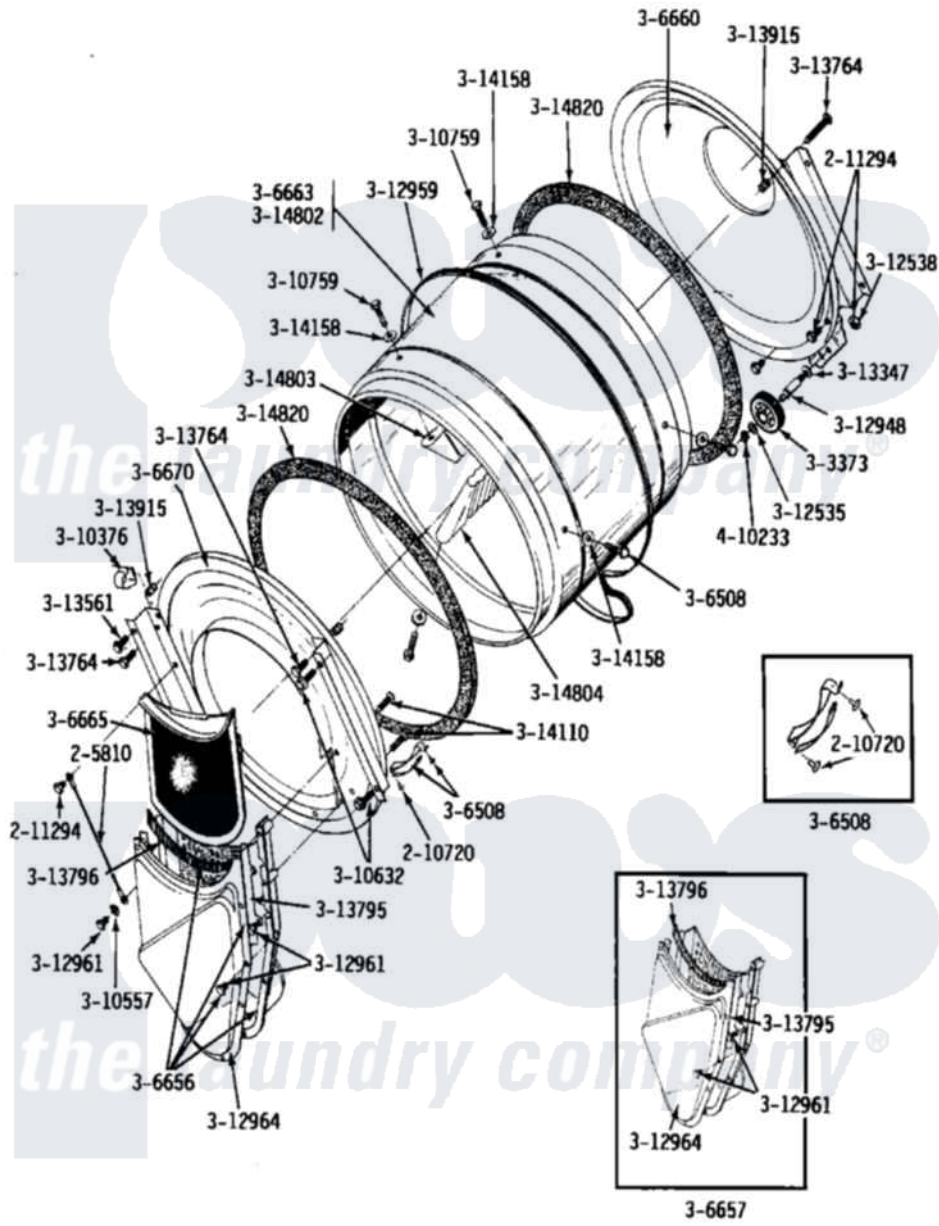

# Maytag DE24CT 07 - LINT SCREEN, TUMBLER (FRONT & BACK)

Maytag [Commercial Maytag DE24CT Dryer Parts](#) Parts Diagram 07 - LINT SCREEN, TUMBLER (FRONT & BACK)  
 Click on the part number to view part

Item	Original Part Number	Replaced By	Status	Part Description
001	<a href="#">205810</a>			Wire, Ground
002	<a href="#">210720</a>			Rivet, Bearing To Tumbler Frnt
003	<a href="#">211294</a>	<a href="#">90767</a>		Screw, 8A X 3/8 HeX Washer Head Tapping
004	Y303373	<a href="#">12001541</a>		Drum Roller/Washer Assembly--W
005	<a href="#">306508</a>			Tumbler Bearing Kit ----W
006	306656		Not Available	OUTLET DUCT & GRID ASSEMBLY
007	306657		Not Available	OUTLET DUCT & GRID
008	Y306660	<a href="#">33001106</a>		Back, Tumbler
009	306663		Not Available	TUMBLER W/BAFFLES
010	Y306665	<a href="#">33001003</a>		Screen, Lint
011	NLA		Not Available	TUMBLER FRONT----NA
012	<a href="#">Y310376</a>			Clip, Door Switch Harness
013	<a href="#">310557</a>			Washer
014	Y310632	<a href="#">1163839</a>		Screw

015	<a href="#">Y310759</a>		Screw, Tumbler Baffles
016	<a href="#">312535</a>		Washer, Vault Mounting Brk.
017	312538	<a href="#">33001443</a>	Nut, Hex
018	Y312948	<a href="#">6-3129480</a>	Shaft- Tumbler
019	<a href="#">Y312959</a>		Poly "V" Belt For Tumbler
020	Y312961	<a href="#">W10116751</a>	Screw
021	Y312964	Not Available	OUTLET DUCT - OUTER HALF
022	Y313347	<a href="#">312535</a>	Washer, Vault Mounting Brk.
023	<a href="#">Y313561</a>		Screw----NA
024	NLA	Not Available	SCREW
025	<a href="#">Y313795</a>		Guide For Lint Screen
026	<a href="#">Y313796</a>		Lint Seal
027	NLA	Not Available	COVER, THREAD
028	Y314110	<a href="#">33002917</a>	Screw, No.10-16
029	<a href="#">314158</a>		Washer, Baffle To Tumbler
030	314802	Not Available	TUMBLER W/OUT BAFFLES
031	314803	<a href="#">33001012</a>	Baffle
032	314804	<a href="#">33001004</a>	Baffle, Tall
033	<a href="#">314820</a>		Seal, Tumbler
034	410233	<a href="#">9703438</a>	Ring-Retrn