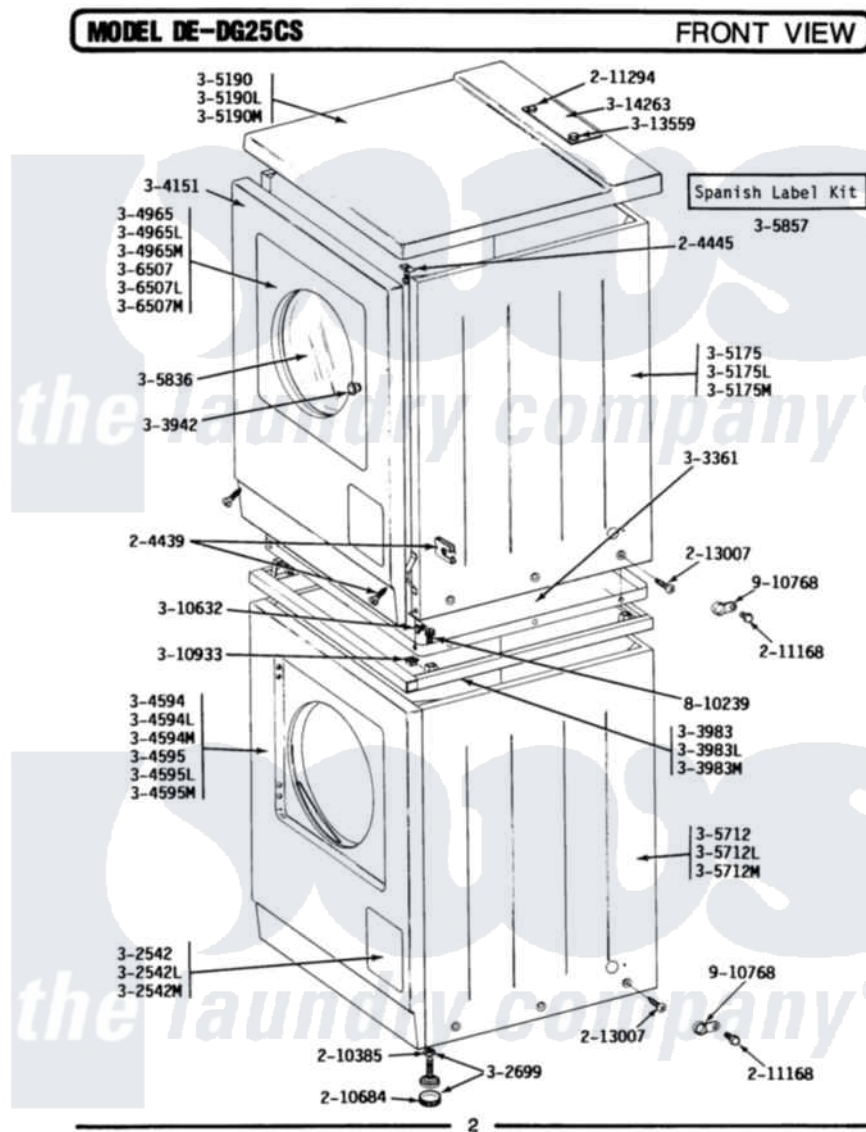

# Maytag DE25CS 01 - FRONT VIEW

Maytag Commercial Maytag DE25CS Dryer Parts Parts Diagram 01 - FRONT VIEW  
 Click on the part number to view part

Item	Original Part Number	Replaced By	Status	Part Description
001	<a href="#">204439</a>			Screw And Fstner Assembly
002	<a href="#">204445</a>			Screw And Fastener Assembly
003	<a href="#">210385</a>			Lock Nut For Adjustable Leg
004	<a href="#">210684</a>			Foot, Adjustable Leg
005	211168	<a href="#">W10139210</a>		Screw, 8-18 X 5/16
006	<a href="#">211294</a>	<a href="#">90767</a>		Screw, 8A X 3/8 HeX Washer Head Tapping
007	<a href="#">213007</a>			Xfor Cabinet See Cabinet, Back
008	Y302699	<a href="#">22003428</a>		Leg, Adjustable
009	Y303361		Not Available	BASE ASSY. (UPPER & LOWER)
010	NLA		Not Available	KNOB AND SCREW
011	NLA		Not Available	SPACER ASSM-WHITE
012	NLA		Not Available	NAME PLATE ON CONTROL PANEL
013	NLA		Not Available	FRONT PANEL-WHITE
014	<a href="#">304965</a>			Door Complete-White

"	NLA		Not Available	DOOR COMPLETE, ALMOND
015	NLA		Not Available	TOP COVER-ALMOND
"	Y305190	<a href="#">307104</a>		Top Cover Assembly
016	NLA		Not Available	CABINET-WHITE
017	NLA		Not Available	CABINET-WHITE
018	NLA		Not Available	INNER DOOR WITH KNOB & SCRE
019	NLA		Not Available	SPANISH LABEL KIT
020	NLA		Not Available	DOOR PANEL-WHITE---NA
021	Y310632	<a href="#">1163839</a>		Screw
022	310933	<a href="#">33002194</a>		Nut, Speed
023	<a href="#">Y313559</a>			Screw
024	NLA		Not Available	TOP COVER PLATE
025	NLA		Not Available	SCREW
026	910768	<a href="#">M0280301</a>		Tie Electr