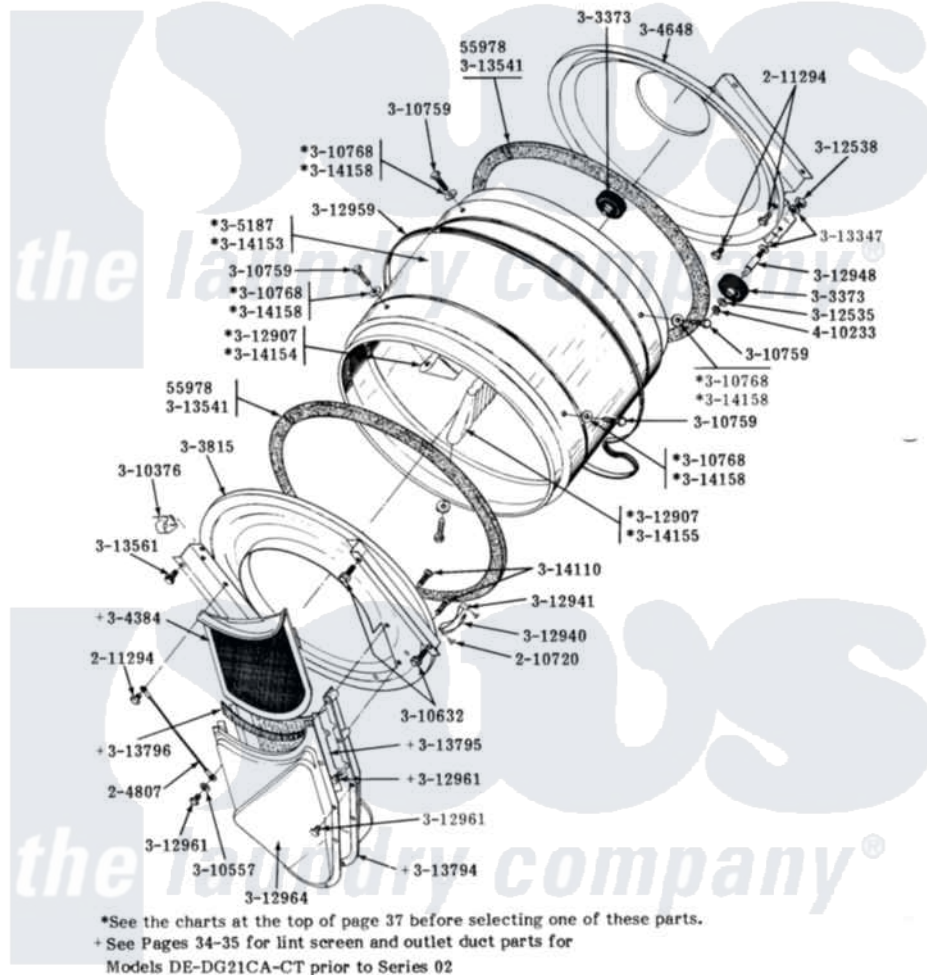

Maytag DE25CS 02 - REAR VIEW

MODELS DE-DG21CA-CM-CS-CT

LINT SCREEN, TUMBLER, TUMBLER FRONT & TUMBLER BACK

Maytag Commercial Maytag DE25CS Dryer Parts Parts Diagram 02 - REAR VIEW

Click on the part number to view part

Item	Original Part Number	Replaced By	Status	Part Description
001	204439			Screw And Fstner Assembly
002	210385			Lock Nut For Adjustable Leg
003	NLA		Not Available	SCREW
004	210684			Foot, Adjustable Leg
005	211294	90767		Screw, 8A X 3/8 HeX Washer Head Tapping
006	213007			Xfor Cabinet See Cabinet, Back
007	301548			Clamp, Ground Wire
008	Y302699	22003428		Leg, Adjustable
009	NLA		Not Available	SCREW & WASHER ASSY.
010	NLA		Not Available	SPACER ASSM-WHITE
011	NLA		Not Available	FRONT PANEL-WHITE
012	NLA		Not Available	TOP COVER-ALMOND
"	Y305190	307104		Top Cover Assembly
013	NLA		Not Available	CONTROL SHROUD-WHITE
014	NLA		Not Available	CABINET-WHITE

015	NLA		Not Available	CABINET-WHITE
016	Y310632	1163839		Screw
017	310933	33002194		Nut, Speed
018	311155			Ground Wire And Clamp
019	Y311270			Washer, Terminal Block
020	Y311423	489483		Screw 10-32 X 1/2
021	311484	112432		Nut
022	Y312184			Strap, Grounding
023	Y312209	W10001200		Screw
024	Y312904			Bracket, Terminal Block
025	Y312905		Not Available	COVER, TERMINAL
026	Y312951		Not Available	ACCESS COVER, BACK
027	313122			Screw - Baffle To Tumbler
028	NLA		Not Available	FILLER STRIP
029	Y313559			Screw
030	Y313561			Screw---NA
031	NLA		Not Available	TOP COVER PLATE
032	400008			Block, Terminal
033	NLA		Not Available	SCREW
034	911050	4312464		Screw