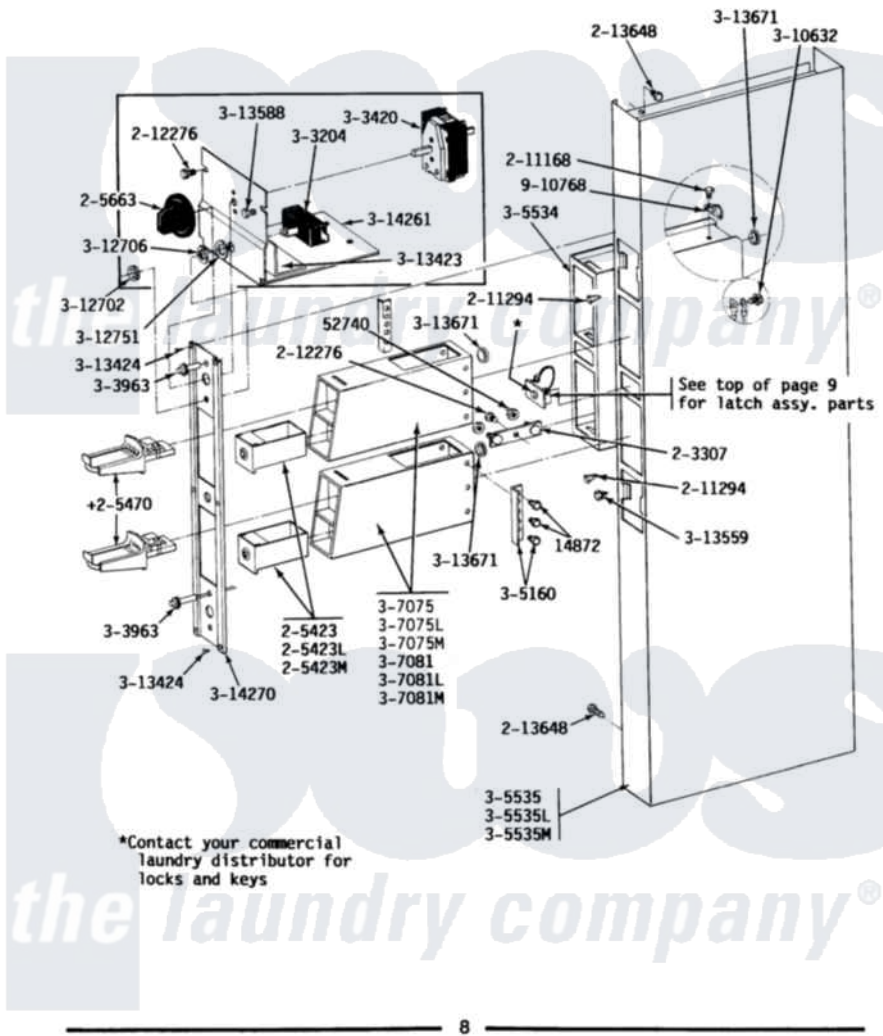

Maytag DE25CS 03 - CONTROL CENTER SHROUD

MODEL DE-DG25CS CONTROL CENTER SHROUD

Maytag Commercial Maytag DE25CS Dryer Parts Parts Diagram 03 - CONTROL CENTER SHROUD
 Click on the part number to view part

Item	Original Part Number	Replaced By	Status	Part Description
001	Y014872			Screw, Coin Meter Stop -
002	Y052740	62739		Nut, Lock
003	NLA		Not Available	MTG. STRAP---NA
004	205423	208883		Coin Box K
"	205423L	208883		Coin Box K
005	NLA		Not Available	MAYTAG COIN SLIDE
006	205663			Knob For Selector Switch
007	211168	W10139210		Screw, 8-18 X 5/16
008	211294	90767		Screw, 8A X 3/8 HeX Washer Head Tapping
009	212276	W10116760		Screw
010	212328	W10139762		Hex Nut, 3/4-27
011	NLA		Not Available	SPRING WASHER FOR LOCK
012	213648	98165		Screw
013	Y303204			Start Switch With Nuts
014	Y303420		Not Available	SELECTOR SWITCH

015	303963		Not Available	LIGHT, INDICATOR
016	Y303981			Ground Wire For Latch
017	NLA		Not Available	COIN METER STOP WITH SCREWS
018	305534		Not Available	VAULT ASSEMBLY
019	NLA		Not Available	CONTROL SHROUD-WHITE
020	NLA		Not Available	COIN METER BOX ASSEMBLY - D25C
021	Y307081			Coin Meter Weld Assembly
"	NLA		Not Available	COIN METER WELD ASSY-ALM----NA
022	Y310632	1163839		Screw
023	Y312702			Knurled Nut, Start Switch
024	Y312706	422617		Nut
025	312751			Lockwasher, Start Switch
026	NLA		Not Available	INSULATOR
027	Y313424			Screw, Vault Panel
028	Y313427	206637		Lock Kit
029	313428		Not Available	PLATE FOR LATCH
030	Y313559			Screw
031	Y313588	488234		Screw 8-32 X 1/4
032	Y313671	33001303		Grommet, Plate Hole
033	Y314261			Switch And Relay Bracket
034	314270		Not Available	CONTROL PANEL
035	910768	M0280301		Tie Electr