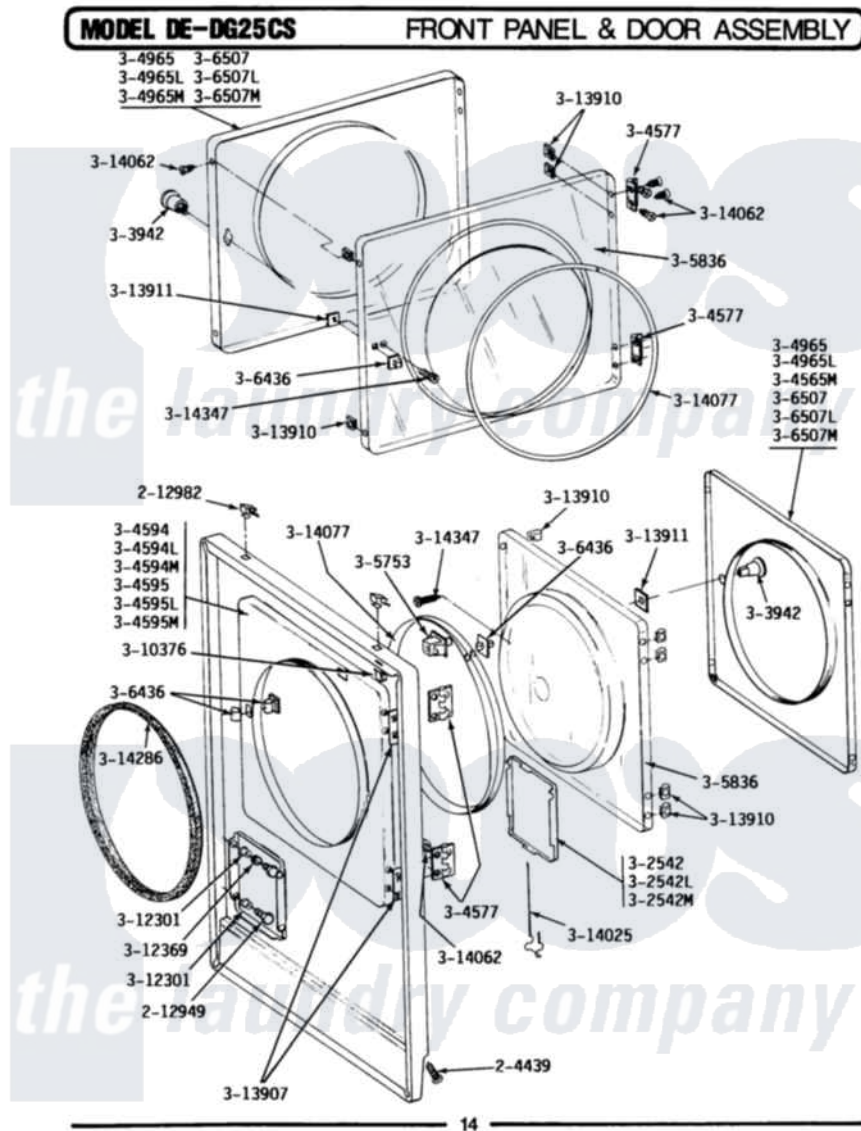

Maytag DE25CS 06 - FRONT PANEL & DOOR ASSEMBLY

Maytag Commercial Maytag DE25CS Dryer Parts Parts Diagram 06 - FRONT PANEL & DOOR ASSEMBLY
Click on the part number to view part

Item	Original Part Number	Replaced By	Status	Part Description
001	204439			Screw And Fstner Assembly
002	212949	22001866		Screw, Relay
003	212982	22001650		Fastener, Spring
004	NLA		Not Available	KNOB AND SCREW
005	Y304577	33001230		Hinge, Door
006	NLA		Not Available	FRONT PANEL-WHITE
007	304965			Door Complete-White
"	NLA		Not Available	DOOR COMPLETE, ALMOND
008	Y305753	W10169313		Switch-Dor
009	NLA		Not Available	INNER DOOR WITH KNOB & SCRE
010	306436			Door Latch Kit--W
011	NLA		Not Available	DOOR PANEL-WHITE---NA
012	Y310376			Clip, Door Switch Harness
013	NLA		Not Available	BUSHING FOR ACCESS STUD
014	312360			Sleeve, Access Panel Stud

014	312909		Part Not Used
015	Y313340		LABEL, LINT SCREEN INSTRUCTION
016	Y313907		Fastener, Twin
017	Y313910		Clip, Door Liner To Outer Panel
018	Y313911		Door Strike Retainer
019	Y313927		INSTRUCTION LABEL
020	Y314025		Latch For Access Door
021	Y314062		Screw, Door Hinge And Panel
022	314077		Door Seal
023	NLA	Not Available	GAS IGNITION LABEL
024	314286		Seal For Front Panel
025	NLA	Not Available	SCREW FOR DOOR KNOB----NA