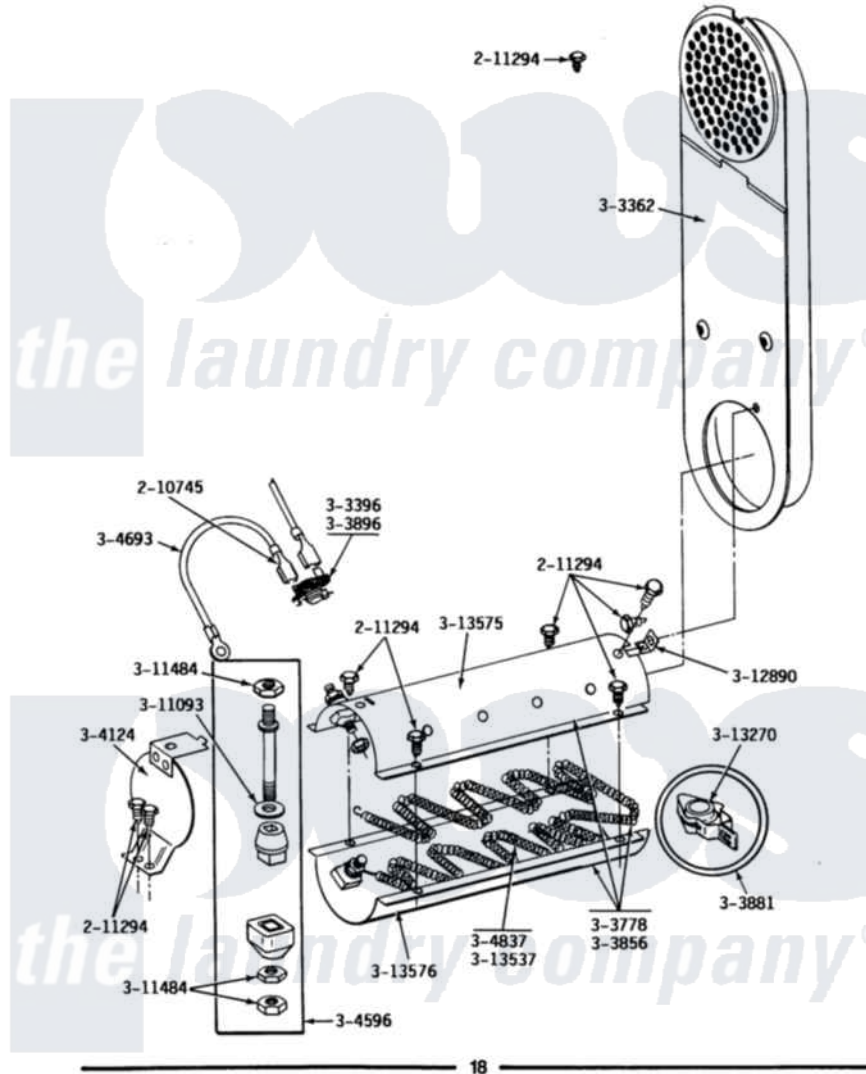

Maytag DE25CS 08 - INLET DUCT & HEATER ASSEMBLY

MODEL DE-DG25CS INLET DUCT & HEATER ASSEMBLY

Maytag [Commercial Maytag DE25CS Dryer Parts](#) Parts Diagram 08 - INLET DUCT & HEATER ASSEMBLY
 Click on the part number to view part

Item	Original Part Number	Replaced By	Status	Part Description
001	210745			Wire Terminal
002	211294	90767		Screw, 8A X 3/8 HeX Washer Head Tapping
003	Y303362			Inlet Duct Assembly - DE
004	303396			Thermostat, Hi-Limit
005	Y303778			Heater Assembly Complete
006	Y303856		Not Available	HEATER ASSY. COMPLETE (208V)
007	Y303881			Clip And Insulator Assembly
008	303896			Hi-Limit Thermostat-Canada
009	304124		Not Available	HEATER SHIELD
010	Y304596			Terminal Insulator Assembly
011	Y304693			Jumper Wire
012	Y304837	W10116793		Element
013	NLA		Not Available	WIRE
014	311093			Washer, Terminal Connection
015	311484	112432		Nut