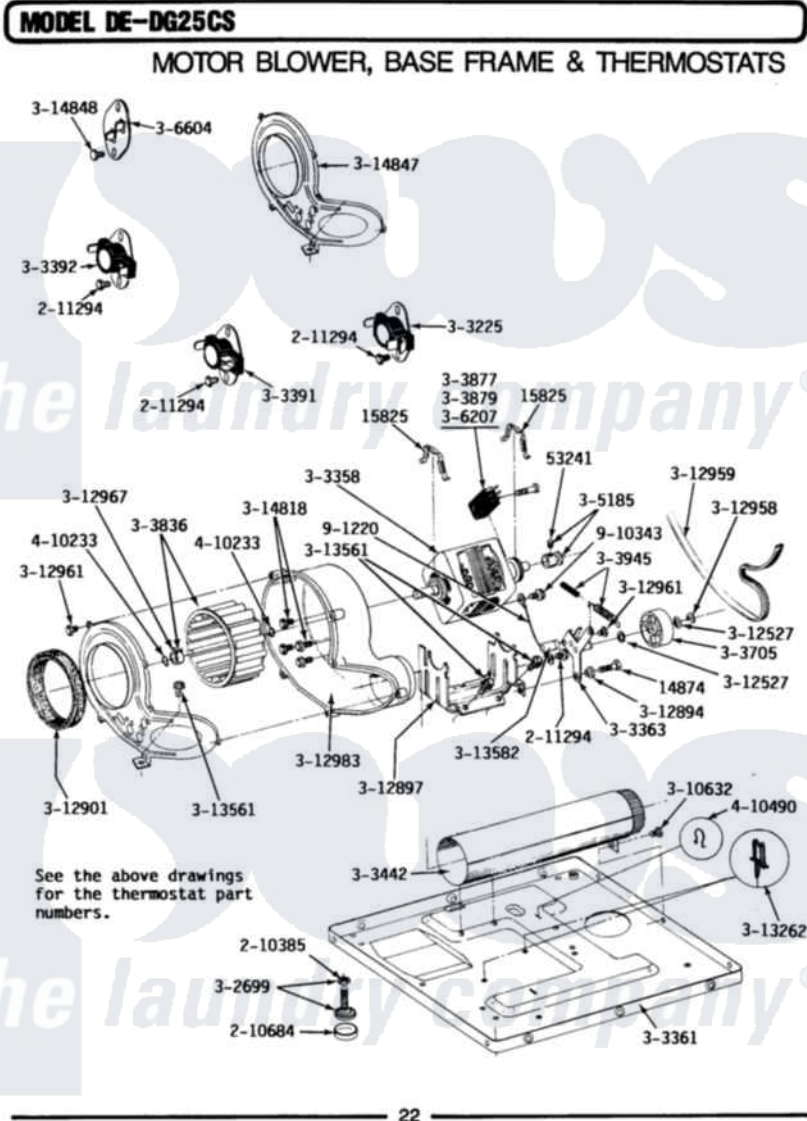

Maytag DE25CS 09 - MOTOR, BLOWER, BASE FRAME & THERMOSTATS

Maytag [Commercial Maytag DE25CS Dryer Parts](#) Parts Diagram 09 - MOTOR, BLOWER, BASE FRAME & THERMOSTATS

[Click on the part number to view part](#)

Item	Original Part Number	Replaced By	Status	Part Description
001	Y014874			Screw, Idler Arm And Sleeve
002	Y015825			Clip, Motor To Motor Support
003	Y053241			Set Screw, Motor Pulley
004	210385			Lock Nut For Adjustable Leg
005	210684			Foot, Adjustable Leg
006	211294	90767		Screw, 8A X 3/8 Hex Washer Head Tapping
007	Y302699	22003428		Leg, Adjustable
008	Y303225			Thermostat, Permanent Press
009	Y303358	W10410999		Motor-Drive
010	Y303361		Not Available	BASE ASSY. (UPPER & LOWER)
011	Y303363	6-3033630		Idler Arm
012	Y303391	33303391		Thermostat, Cycling
013	303392			Thermostat, Cycling
014	Y303442			EXHAUST DUCT ASSEMBLY

015	Y303705	6-3037050		Pulley- ID
016	Y303836			Blower Wheel Assembly And Clamp
017	Y303877		Not Available	SWITCH, MOTOR EXTERNAL START No.303358-2, No.303358-4, 303358-7
018	Y303879			Switch, Motor External Start
019	Y303945			IDLER SPRING ASSY. W/PLUG
020	Y305185	6-3051850		Pulley- MO
021	NLA		Not Available	SWITCH, MOTOR START-PROD.
022	NLA		Not Available	WIRE
023	306604			Cut-Off, Thermal Part Not Used
024	Y310632	1163839		Screw
025	Y312527			Washer, Idler Shaft
026	Y312893			Housing, Blower
027	Y312894	315772		Sleeve, Idler Arm
028	NLA		Not Available	SUPPORT, MOTOR
029	Y312901			Seal, Housing Cover
030	312958	354987		Ring, Retaining
031	Y312959			Poly "V" Belt For Tumbler
032	Y312961	W10116751		Screw
033	312967			Clamp, Blower Housing
034	Y313262	W10116752		Retainer-
035	Y313561			Screw----NA
036	Y313582	W10116756		Spacer
037	314818	1163839		Screw
038	314847			COVER, BLOWER HOUSING
039	NLA		Not Available	SCREW
040	410233	9703438		Ring-Retrn
041	410490			Spring, Retainer Wire Harness
042	901220			Ground Wire
043	910343	488234		Screw 8-32 X 1/4