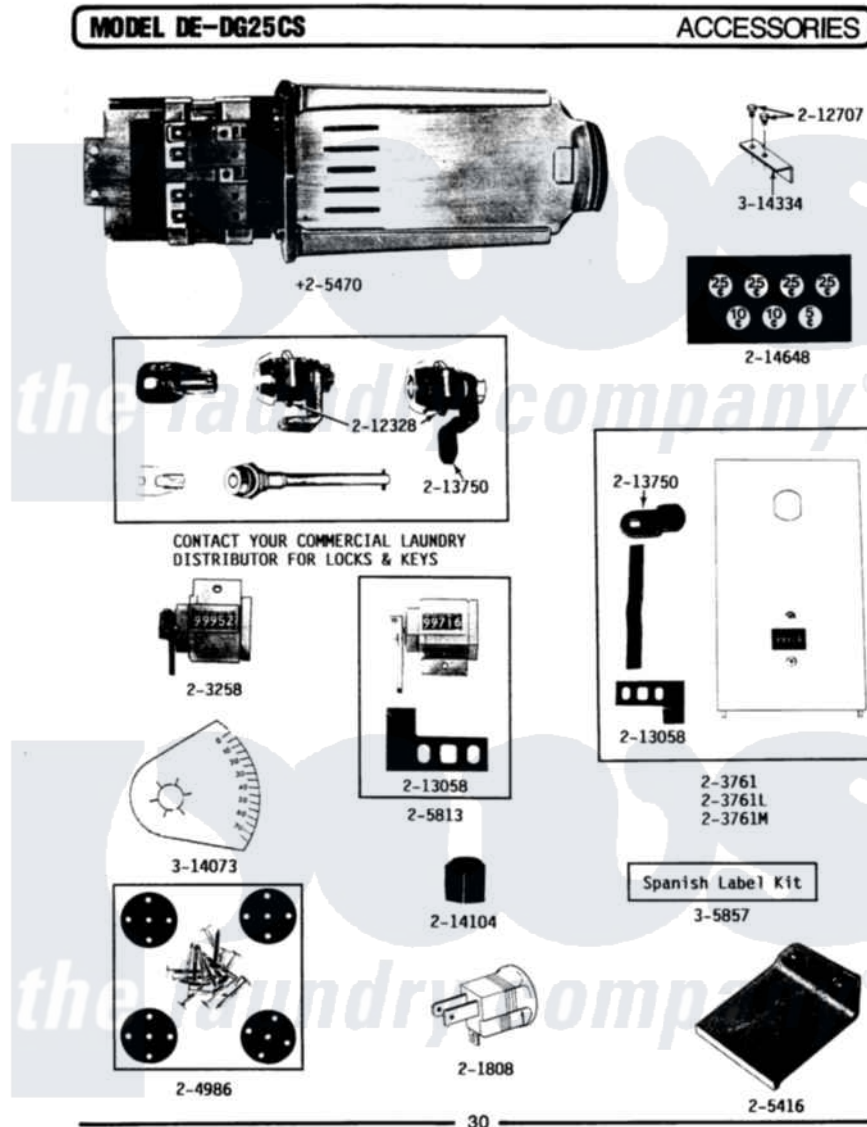

Maytag DE25CS 10 - INSTALLATION ACCESSORIES

Maytag Commercial Maytag DE25CS Dryer Parts Parts Diagram 10 - INSTALLATION ACCESSORIES
 Click on the part number to view part

Item	Original Part Number	Replaced By	Status	Part Description
001	NLA		Not Available	BLADE, SAW
002	NLA		Not Available	REPLACEMENT DRILL
003	NLA		Not Available	HOLE SAW W/DRILL BIT
004	NLA		Not Available	EXTENSION CHUCK, DRILL
005	Y059129	4396007RW		Vent Hood
006	Y059130			Pipe, Venting
007	Y059131			Elbow, Venting
008	Y059134			PLATE, ALUM. WINDOW (15" X 20")
009	Y059135			Vent Duct Assembly
010	Y059143			Flexible Vent Kit
011	NLA		Not Available	RECTANGULAR VENT KIT
012	NLA		Not Available	DAMPER, BACK DRAFT
013	211294	90767		Screw, 8A X 3/8 Hex Washer Head Tapping
014	213323			Fastener, Exhaust Duct Kit
015	NLA		Not Available	EXHAUST DEFLECTOR KIT

016	Y304353	4396010RP	6ft Scvent
017	Y304630		Clamp, Flexible Duct
018	Y304652		Exhaust Duct Kit
019	311353	Not Available	BAG, LINT (DACRON)
020	312302		Insulation, Exhaust Duct Kit
021	NLA	Not Available	BRACKET, EXHAUST DEFLECTOR