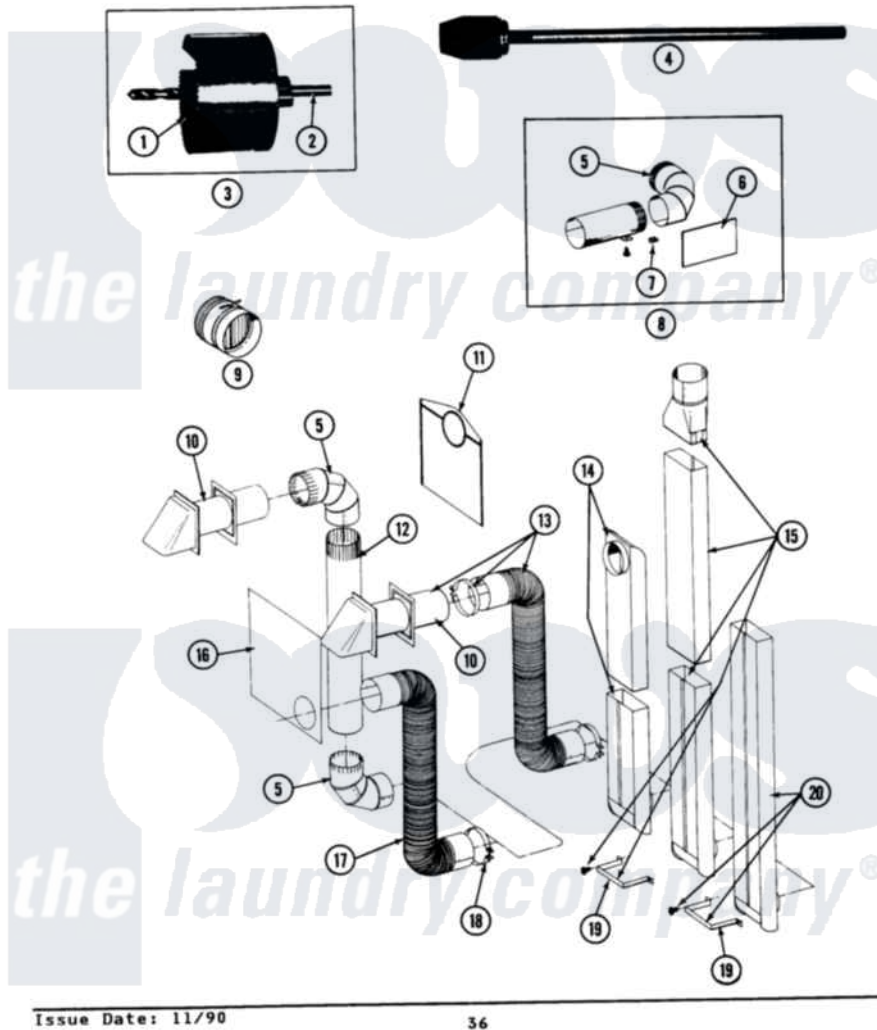

# Maytag DE26CA 09 - INSTALLATION ACCESSORIES

SECTION: INSTALLATION ACCESSORIES  
 MODEL: DE-DG26CA-CD-CT

Issue Date: 11/90

36

Maytag Commercial Maytag DE26CA Dryer Parts Parts Diagram 09 - INSTALLATION ACCESSORIES  
 Click on the part number to view part

Item	Original Part Number	Replaced By	Status	Part Description
001	NLA		Not Available	BLADE, SAW
002	NLA		Not Available	REPLACEMENT DRILL
003	NLA		Not Available	HOLE SAW W/DRILL BIT
004	NLA		Not Available	EXTENSION CHUCK, DRILL
005	<a href="#">Y059131</a>			Elbow, Venting
006	<a href="#">312302</a>			Insulation, Exhaust Duct Kit
007	<a href="#">213323</a>			Fastener, Exhaust Duct Kit
008	<a href="#">211294</a>	<a href="#">90767</a>		Screw, 8A X 3/8 Hex Washer Head Tapping
"	<a href="#">Y304652</a>			Exhaust Duct Kit
009	NLA		Not Available	DAMPER, BACK DRAFT
010	Y059129	<a href="#">4396007RW</a>		Vent Hood
011	311353		Not Available	BAG, LINT (DACRON)
012	<a href="#">Y059130</a>			Pipe, Venting
013	<a href="#">Y059143</a>			Flexible Vent Kit
014	<a href="#">Y059135</a>			Vent Duct Assembly
015	NLA		Not Available	RECTANGULAR VENT KIT

016	<a href="#">Y059134</a>		PLATE, ALUM. WINDOW (15``X20``)
017	Y304353	<a href="#">4396010RP</a>	6ft Scvent
018	<a href="#">Y304630</a>		Clamp, Flexible Duct
019	<a href="#">211294</a>	<a href="#">90767</a>	Screw, 8A X 3/8 HeX Washer Head Tapping
"	NLA	Not Available	BRACKET, EXHAUST DEFLECTOR
020	NLA	Not Available	EXHAUST DEFLECTOR KIT