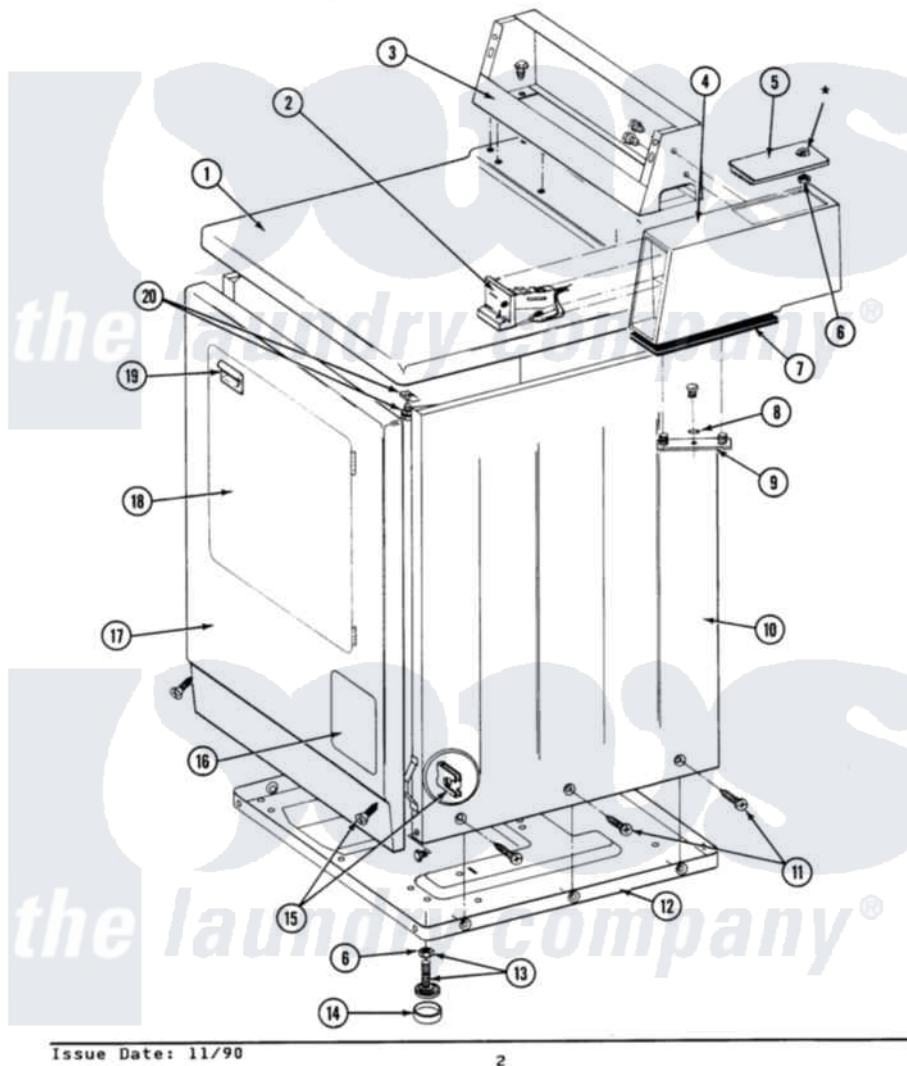

Maytag DE26CD 01 - FRONT VIEW - CD MODELS

SECTION: FRONT VIEW
MODEL: DE-D626CD

Issue Date: 11/90

2

Maytag Commercial Maytag DE26CD Dryer Parts Parts Diagram 01 - FRONT VIEW - CD MODELS

Click on the part number to view part

Item	Original Part Number	Replaced By	Status	Part Description
001	307105		Not Available	COVER, TOP ASSY. (WHT)
"	NLA		Not Available	(ALM)
002	NLA		Not Available	COIN DROP ASSY.
003	212276	W10116760		Screw
"	NLA		Not Available	CONTROL COVER (WHT)
004	207673	22001407		Case, Coin Slide
"	207673L	22001408		(ALM)
"	NLA		Not Available	(H. WHEAT)
005	203188		Not Available	TIMER ACCESS DOOR (WHT)
"	203188L		Not Available	ACCESS DOOR-ALMOND
"	203188M		Not Available	ACCESS DOOR-HARVEST WHEAT
006	Y052740	62739		Nut, Lock
007	214660			Gasket, Control Center
008	NLA		Not Available	WATER VALVE (WC MODELS 240-50)

009	211294	90767	Screw, 8A X 3/8 HeX Washer Head Tapping
"	NLA	Not Available	MTG. STRAP----NA
010	NLA	Not Available	CABINET (WHT)
"	Y310632	1163839	Screw
011	213007		Xfor Cabinet See Cabinet, Back
012	Y303361	Not Available	BASE ASSY. (UPPER & LOWER)
013	Y305086		Adjustable Leg And Nut
014	Y314137		Foot, Rubber
015	204439		Screw And Fstner Assembly
016	NLA	Not Available	PART NOT USED
017	NLA	Not Available	PANEL, FRONT (WHT)
018	308061	Not Available	DOOR ASSY. COMPLETE (WHT)
"	NLA	Not Available	(ALM)
019	314946		Handle White
"	314972		Handle Door ALM
"	NLA	Not Available	(H. WHEAT)
020	204445		Screw And Fastener Assembly