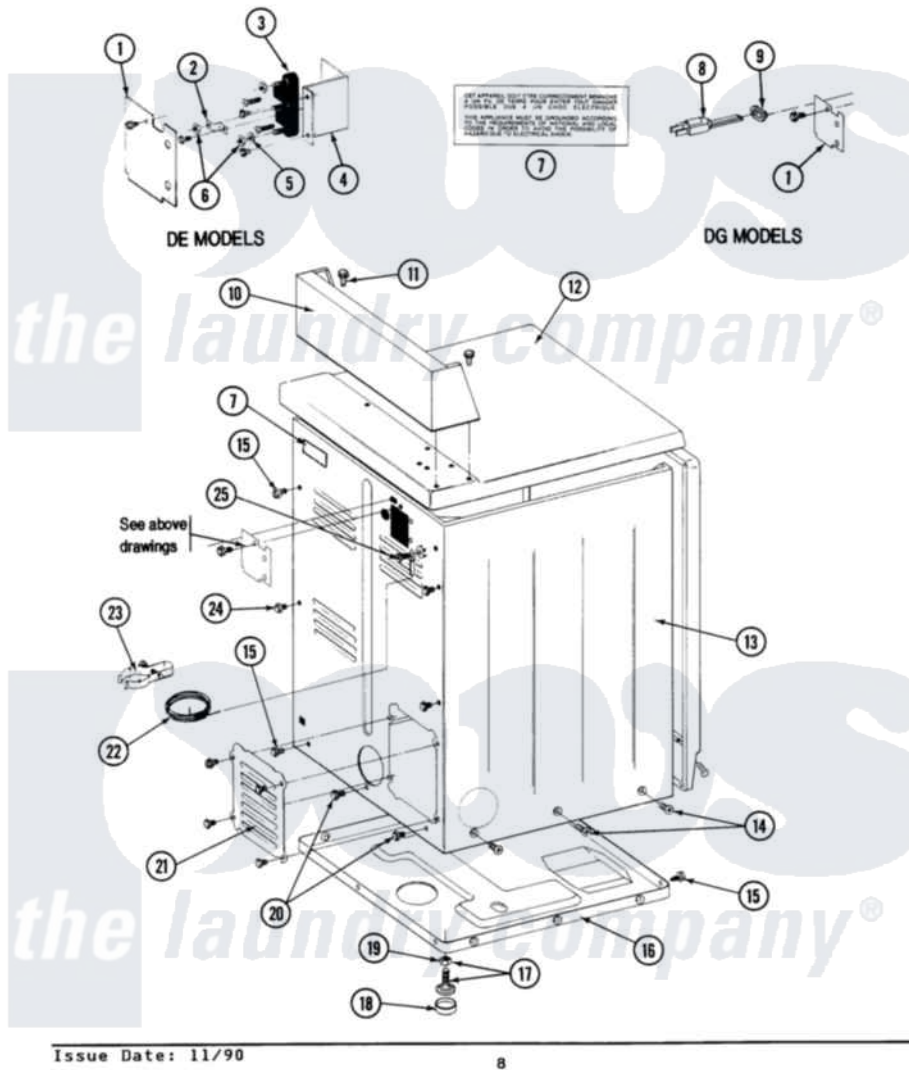

# Maytag DE26CD 02 - REAR VIEW - CD/CT MODELS

SECTION: REAR VIEW  
MODEL: DE-DG26CD-CT

Maytag [Commercial Maytag DE26CD Dryer Parts](#) Parts Diagram 02 - REAR VIEW - CD/CT MODELS  
Click on the part number to view part

Item	Original Part Number	Replaced By	Status	Part Description
001	<a href="#">Y313561</a>			Screw---NA
"	Y312905		Not Available	COVER, TERMINAL
002	Y311423	<a href="#">489483</a>		Screw 10-32 X 1/2
"	<a href="#">Y312184</a>			Strap, Grounding
003	<a href="#">400008</a>			Block, Terminal
"	<a href="#">Y312209</a>	<a href="#">W10001200</a>		Screw
004	<a href="#">Y313561</a>			Screw---NA
"	Y310632	<a href="#">1163839</a>		Screw
"	<a href="#">Y312904</a>			Bracket, Terminal Block
005	<a href="#">Y311270</a>			Washer, Terminal Block
006	<a href="#">311484</a>	<a href="#">112432</a>		Nut
007	<a href="#">214519</a>			LABEL, ELECTRICAL INSTR. PART NOT USED-GAS MODELS ONLY
008	305168	<a href="#">33002916</a>		Power Cord, Canadian 240V
009	<a href="#">211881</a>			Grommet, Cord Part Not Used- Gas Models Only

010	NLA		Not Available	CONTROL COVER (WHT)
011	212276	<a href="#">W10116760</a>		Screw
012	307105		Not Available	COVER, TOP ASSY. (WHT)
"	NLA		Not Available	(ALM)
013	NLA		Not Available	CABINET (WHT)
014	<a href="#">213007</a>			Xfor Cabinet See Cabinet, Back
015	<a href="#">Y313561</a>			Screw---NA
016	Y303361		Not Available	BASE ASSY. (UPPER & LOWER)
017	<a href="#">Y305086</a>			Adjustable Leg And Nut
018	<a href="#">Y314137</a>			Foot, Rubber
019	<a href="#">Y052740</a>	<a href="#">62739</a>		Nut, Lock
020	Y310632	<a href="#">1163839</a>		Screw
021	<a href="#">211294</a>	<a href="#">90767</a>		Screw, 8A X 3/8 HeX Washer Head Tapping
"	Y312951		Not Available	ACCESS COVER, BACK
"	<a href="#">Y313559</a>			Screw
022	<a href="#">311155</a>			Ground Wire And Clamp
023	<a href="#">301548</a>			Clamp, Ground Wire
"	NLA		Not Available	SCREW
024	Y310632	<a href="#">1163839</a>		Screw
025	NLA		Not Available	SCREW & WASHER ASSY.