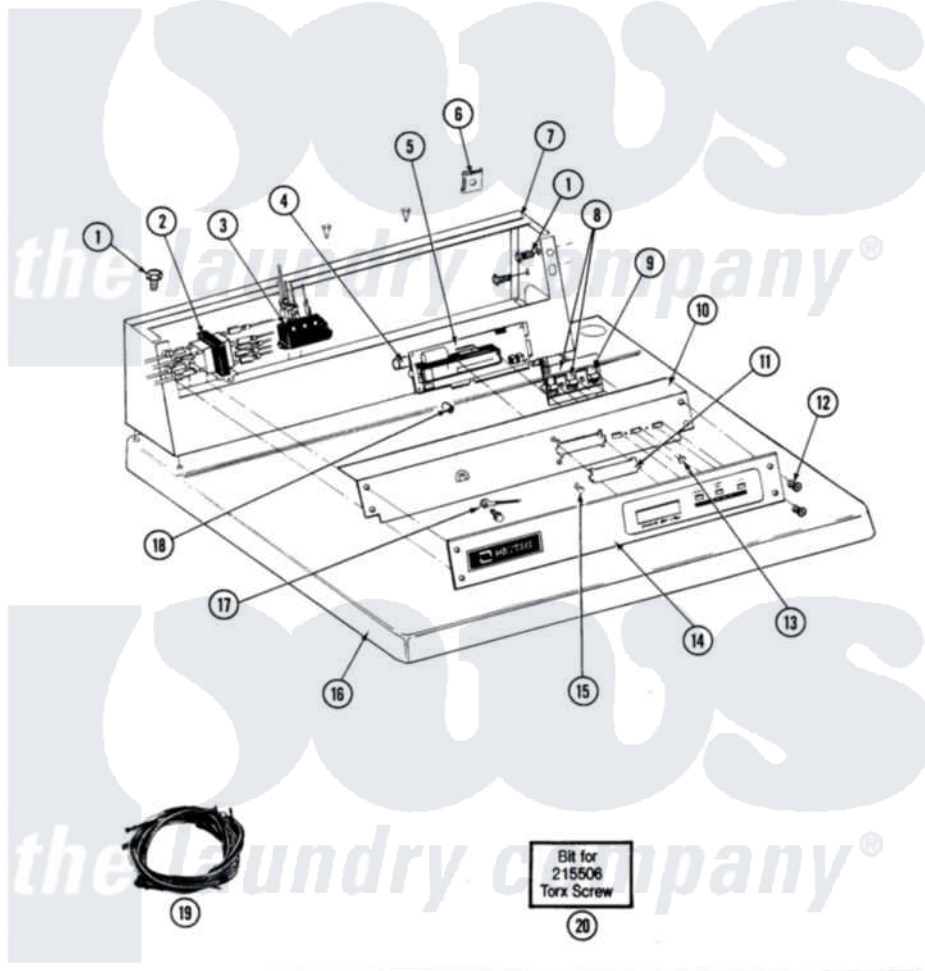

Maytag DE26CD 03 - CONTROL PANEL-CD MODELS

SECTION: CD CONTROL PANEL
 MODEL: DE-D626CD

Issue Date: 11/90

12

Maytag [Commercial Maytag DE26CD Dryer Parts](#) Parts Diagram 03 - CONTROL PANEL-CD MODELS
 Click on the part number to view part

Item	Original Part Number	Replaced By	Status	Part Description
001	212276	W10116760		Screw
002	207766			Transformer
"	211294	90767		Screw, 8A X 3/8 HeX Washer Head Tapping
003	206824	W10133335		Relay, Motor
"	211294	90767		Screw, 8A X 3/8 HeX Washer Head Tapping
004	206828			Battery
005	215510		Not Available	SUPPORT, PC BOARD
"	NLA		Not Available	CIRCUIT BOARD ASSY
006	215003			Fastener, Panel And Bracket
007	212276	W10116760		Screw
"	NLA		Not Available	CONTROL COVER (WHT)
008	306694			Backup Plate With Switch
009	215517	W10131113		Push Button
010	NLA		Not Available	BACK BRACKET, CNTRL PNL (WHT)

011	215515	Not Available	COVER, DISPLAY
012	215506		Screw, Control Panel Overlay
013	215527	W10140652	Screw, 6-20 X 1/2
014	NLA	Not Available	CONTROL PANEL
015	215526		Screw, Circuit Board
016	307105	Not Available	COVER, TOP ASSY. (WHT)
"	NLA	Not Available	(ALM)
017	205810		Wire, Ground
"	211252		Screw, Ground Wire
018	Y215513		Standoff, Circuit Board
019	NLA	Not Available	WIRE HARNESS
"	Y307455		Wire Harness
020	Y038227	Not Available	TORX BIT (215506 SCREW)