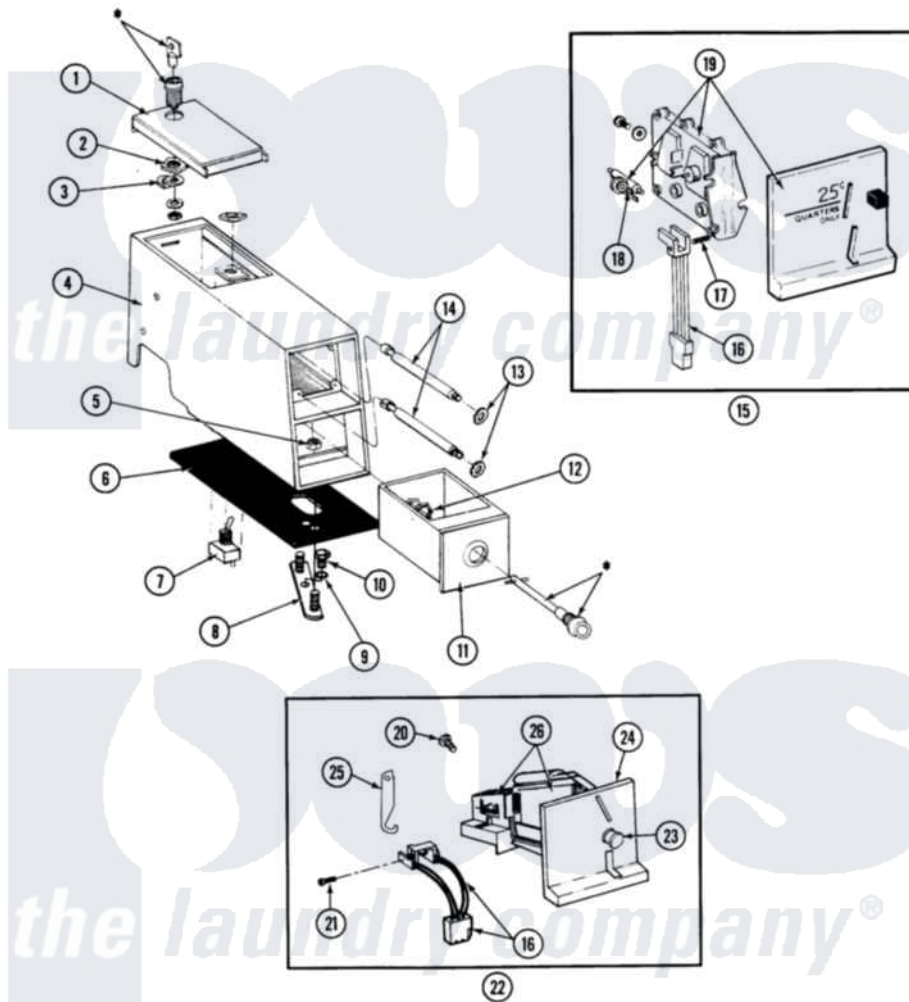

Maytag DE26CD 04 - CONTROL CENTER - CD MODELS

SECTION: CD CONTROL CENTER
 MODEL: DE26CD DG26CD SERIES 01

P/N 16000129R4

* Contact your Commercial Distributor for lock, keys & accessories

Issue Date: 11/91

Maytag [Commercial Maytag DE26CD Dryer Parts](#) Parts Diagram 04 - CONTROL CENTER - CD MODELS
 Click on the part number to view part

Item	Original Part Number	Replaced By	Status	Part Description
001	203188		Not Available	TIMER ACCESS DOOR (WHT)
"	203188L		Not Available	ACCESS DOOR-ALMOND
"	203188M		Not Available	ACCESS DOOR-HARVEST WHEAT
002	212328	W10139762		Hex Nut, 3/4-27
003	213750	W10133266		Cam-Lock
004	207673	22001407		Case, Coin Slide
"	207673L	22001408		(ALM)
"	207940	22001407		Case, Coin Slide
"	207940L	22001408		(ALM)
"	NLA		Not Available	(H. WHEAT)
005	Y052740	62739		Nut, Lock
006	214660			Gasket, Control Center
007	206794		Not Available	SWITCH (W/NUT)
008	NLA		Not Available	MTG. STRAP----NA
009	910309			Washer, Mounting Strap

010	211294	90767	Screw, 8A X 3/8 HeX Washer Head Tapping
011	207672	208884	Coin Box K
"	207672L	208884	Coin Box K
"	207912	208884	Coin Box K
"	207912L	208884	Coin Box K
"	NLA	Not Available	(H. WHEAT)
012	212328	W10139762	Hex Nut, 3/4-27
013	910181		Lockwasher, Terminal Block
014	213035		Bolt, Locking
015	NLA	Not Available	COIN DROP ASSY.
016	206799		Optic Switch Assembly
017	314665		Screw, Switch Assembly
018	NLA	Not Available	BALANCE ARM W/WEIGHT (\$25)
019	NLA	Not Available	COIN REJECTOR
020	NLA	Not Available	SCREW
021	314665		Screw, Switch Assembly
022	207948		Coin Drop Assembly
"	NLA	Not Available	COIN DROP ASSY 25 CENTS
023	216009		BUTTON, RETURN
024	216010	Y208306	Kit- Mtg C
025	216011		Spring, Return Button
026	207947		Rejector, Coin
"	207949		Rejector, Coin