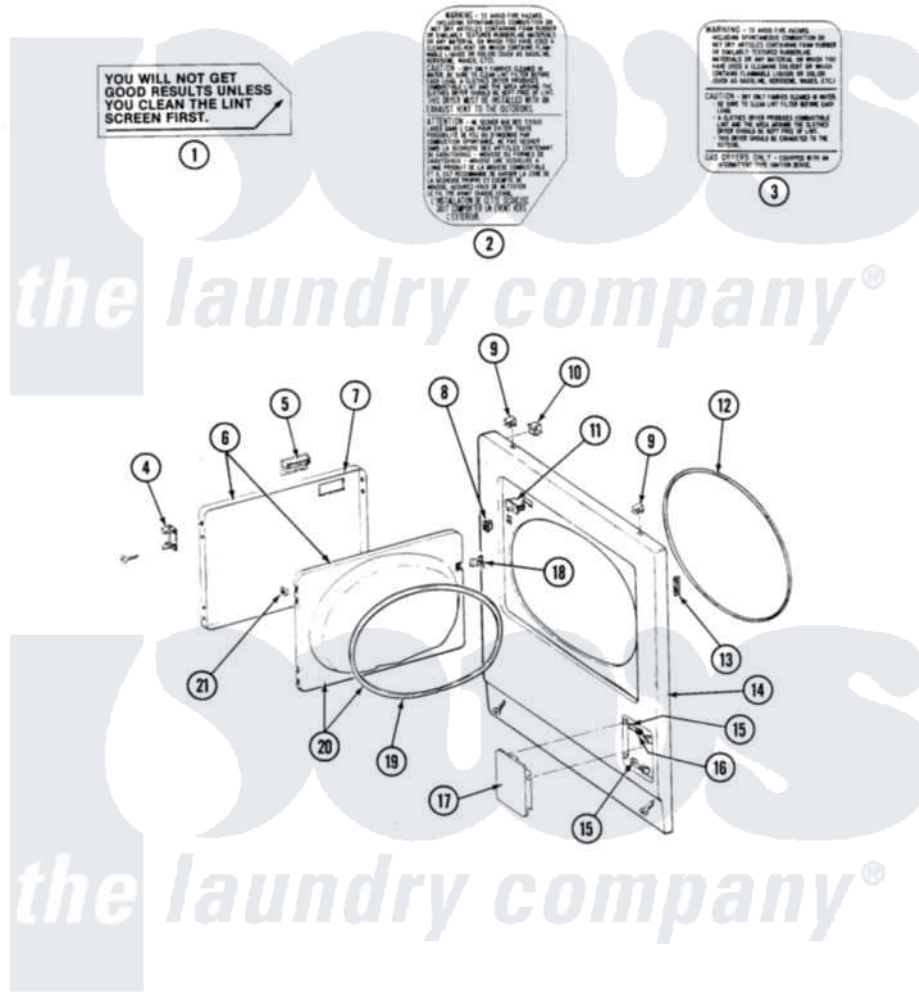

Maytag DE26CD 05 - FRONT PANEL & DOOR ASSEMBLY

SECTION: FRONT PANEL & DOOR ASSEMBLY
 MODEL: DE-D626CA-CD-CT

Issue Date: 11/90

24

Maytag [Commercial Maytag DE26CD Dryer Parts](#) Parts Diagram 05 - FRONT PANEL & DOOR ASSEMBLY
 Click on the part number to view part

Item	Original Part Number	Replaced By	Status	Part Description
001	Y313340			LABEL, LINT SCREEN INSTRUCTION
002	314941		Not Available	LABEL, INSTRUCTION
003	NLA		Not Available	INSTRUCTION LABEL
004	307099	33001230		Hinge, Door
"	Y314062			Screw, Door Hinge And Panel
005	312960	489355		Screw, 8 X 1/2
"	314946			Handle White
"	314972			Handle Door ALM
"	NLA		Not Available	(H. WHEAT)
006	NLA		Not Available	(ALM)
"	Y307111		Not Available	DOOR ASSY. COMPLETE (WHT)
007	314966			Panel, Outer
"	NLA		Not Available	(ALM)
008	306436			Door Latch Kit--W
009	212982	22001650		Fastener, Spring

010	Y310376			Clip, Door Switch Harness
011	Y305753	W10169313		Switch-Dor
012	314937			Seal, Front Panel
013	Y313907			Fastener, Twin
014	204439			Screw And Fstner Assembly
"	NLA		Not Available	PANEL, FRONT (WHT)
015	212949	22001866		Screw, Relay
"	NLA		Not Available	PART NOT USED
016	312369			Sleeve, Access Panel Stud Part Not Used
017	NLA		Not Available	PART NOT USED
018	314936	33001305		Strike, Door
"	314944	33001305		Strike, Door
019	314935	33001192		Seal, Door
020	307098		Not Available	DOOR, INNER (W/SEAL)
021	Y313910			Clip, Door Liner To Outer Panel