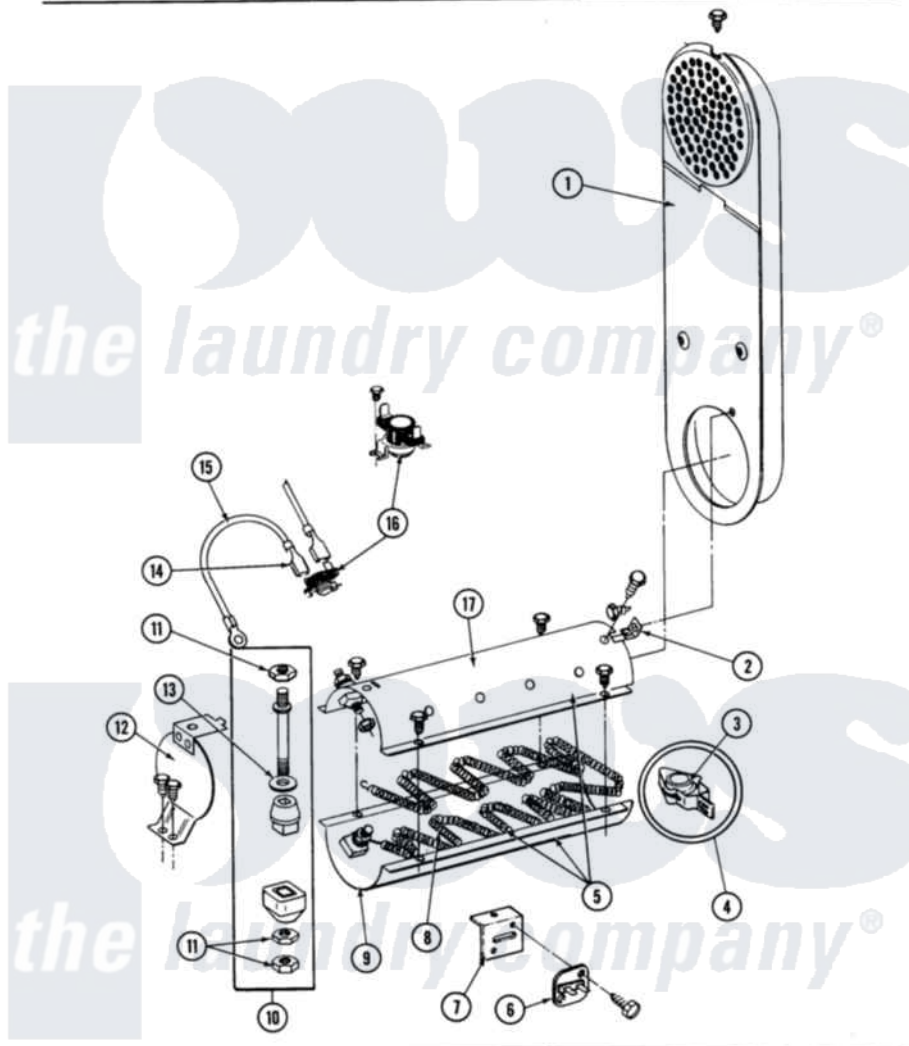

Maytag DE26CD 07 - INLET DUCT & HEATER ASSEMBLY

SECTION: INLET DUCT & HEATER ASSEMBLY
 MODEL: DE-D626CA-CD-CT

Issue Date: 11/90

28

Maytag [Commercial Maytag DE26CD Dryer Parts](#) Parts Diagram 07 - INLET DUCT & HEATER ASSEMBLY
 Click on the part number to view part

Item	Original Part Number	Replaced By	Status	Part Description
001	211294	90767		Screw, 8A X 3/8 HeX Washer Head Tapping
"	NLA		Not Available	INLET DUCT ASSY.
002	211294	90767		Screw, 8A X 3/8 HeX Washer Head Tapping
"	Y312890			Retainer, Heater Chamber
003	Y313270			Insulator For Heater Elemen
004	Y303881			Clip And Insulator Assembly
005	211294	90767		Screw, 8A X 3/8 HeX Washer Head Tapping
"	307470	Y303778		Heater Assembly Complete
"	307471			Heater Assembly Complete
006	307473			Fuse, Thermal
"	NLA		Not Available	PART NOT USED
007	211294	90767		Screw, 8A X 3/8 HeX Washer Head Tapping
"	315046			MOUNTING BRACKET
008	Y304837	W10116793		Element

"	Y313537		Heater Element 240 Volt
009	Y313576		Heater Chamber, Bottom
010	Y304596		Terminal Insulator Assembly
011	311484	112432	Nut
012	211294	90767	Screw, 8A X 3/8 HeX Washer Head Tapping
"	304124	Not Available	HEATER SHIELD
013	311093		Washer, Terminal Connection
014	210745		Wire Terminal
015	Y304693		Jumper Wire
016	211294	90767	Screw, 8A X 3/8 HeX Washer Head Tapping
"	303396		Thermostat, Hi-Limit
"	303896		Hi-Limit Thermostat-Canada
017	211294	90767	Screw, 8A X 3/8 HeX Washer Head Tapping
"	Y313575	Not Available	HEATER CHAMBER, TOP
018	306199		Relay, Heater
"	Y251119	3177991	Screw