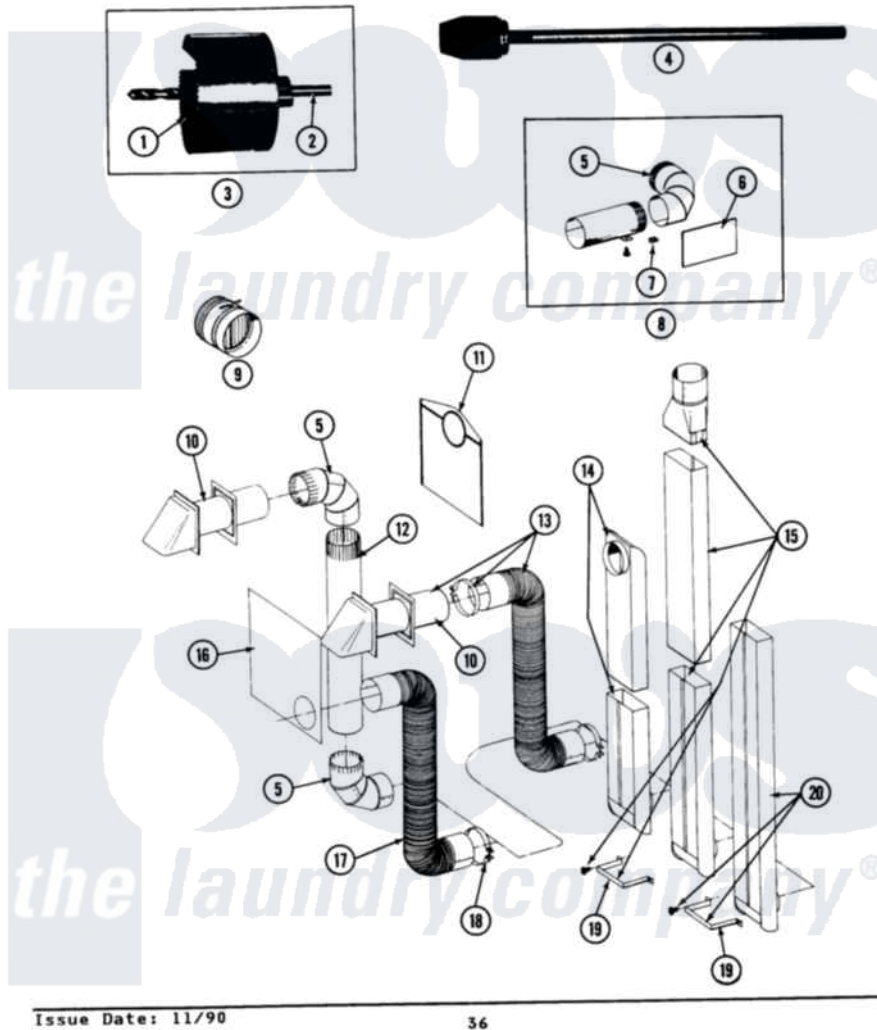

Maytag DE26CD 10 - INSTALLATION ACCESSORIES

SECTION: INSTALLATION ACCESSORIES

MODEL: DE-DG26CA-CD-CT

Issue Date: 11/90

36

Maytag [Commercial Maytag DE26CD Dryer Parts](#) Parts Diagram 10 - INSTALLATION ACCESSORIES

[Click on the part number to view part](#)

Item	Original Part Number	Replaced By	Status	Part Description
001	NLA		Not Available	BLADE, SAW
002	NLA		Not Available	REPLACEMENT DRILL
003	NLA		Not Available	HOLE SAW W/DRILL BIT
004	NLA		Not Available	EXTENSION CHUCK, DRILL
005	Y059131			Elbow, Venting
006	312302			Insulation, Exhaust Duct Kit
007	213323			Fastener, Exhaust Duct Kit
008	211294	90767		Screw, 8A X 3/8 Hex Washer Head Tapping
"	Y304652			Exhaust Duct Kit
009	NLA		Not Available	DAMPER, BACK DRAFT
010	Y059129	4396007RW		Vent Hood
011	311353		Not Available	BAG, LINT (DACRON)
012	Y059130			Pipe, Venting
013	Y059143			Flexible Vent Kit
014	Y059135			Vent Duct Assembly
015	NLA		Not Available	RECTANGULAR VENT KIT

016	Y059134		PLATE, ALUM. WINDOW (15``X20``)
017	Y304353	4396010RP	6ft Scvent
018	Y304630		Clamp, Flexible Duct
019	211294	90767	Screw, 8A X 3/8 HeX Washer Head Tapping
"	NLA	Not Available	BRACKET, EXHAUST DEFLECTOR
020	NLA	Not Available	EXHAUST DEFLECTOR KIT